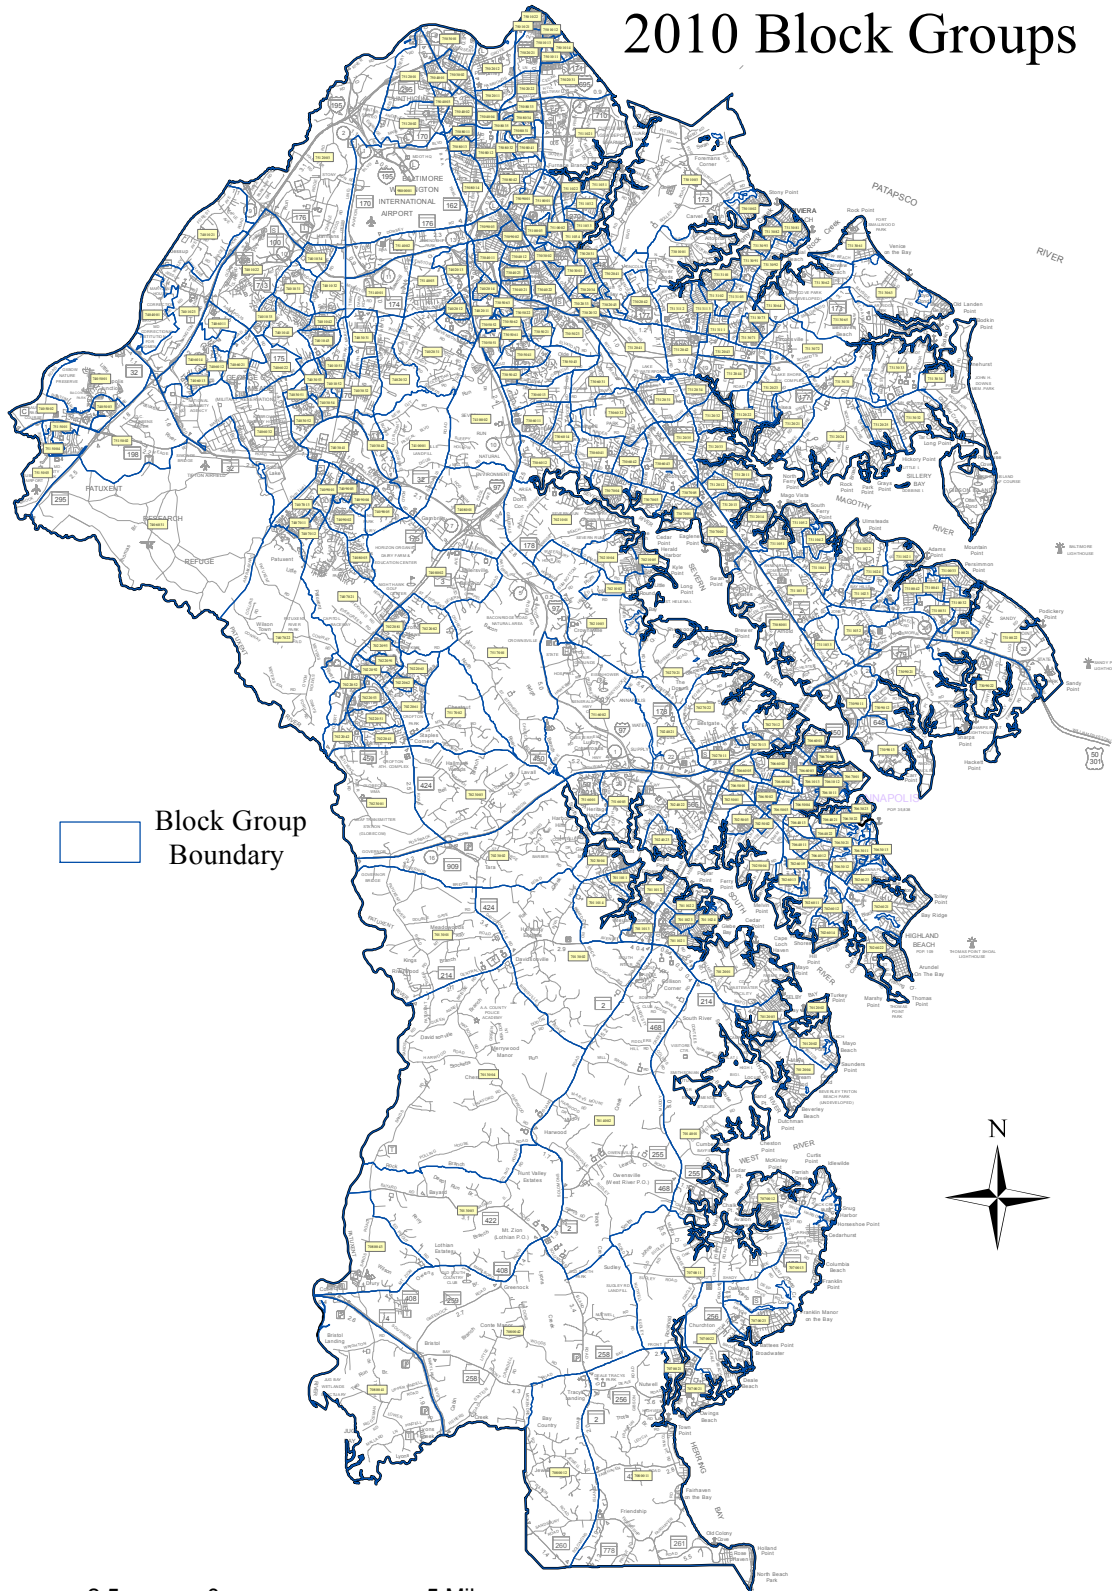

Anne Arundel County, Maryland 2010 Block Groups

Prepared by the Maryland Department of Planning,
Projections & Data Analysis / State Data Center
Source: U.S. Census Bureau, 2010 Census