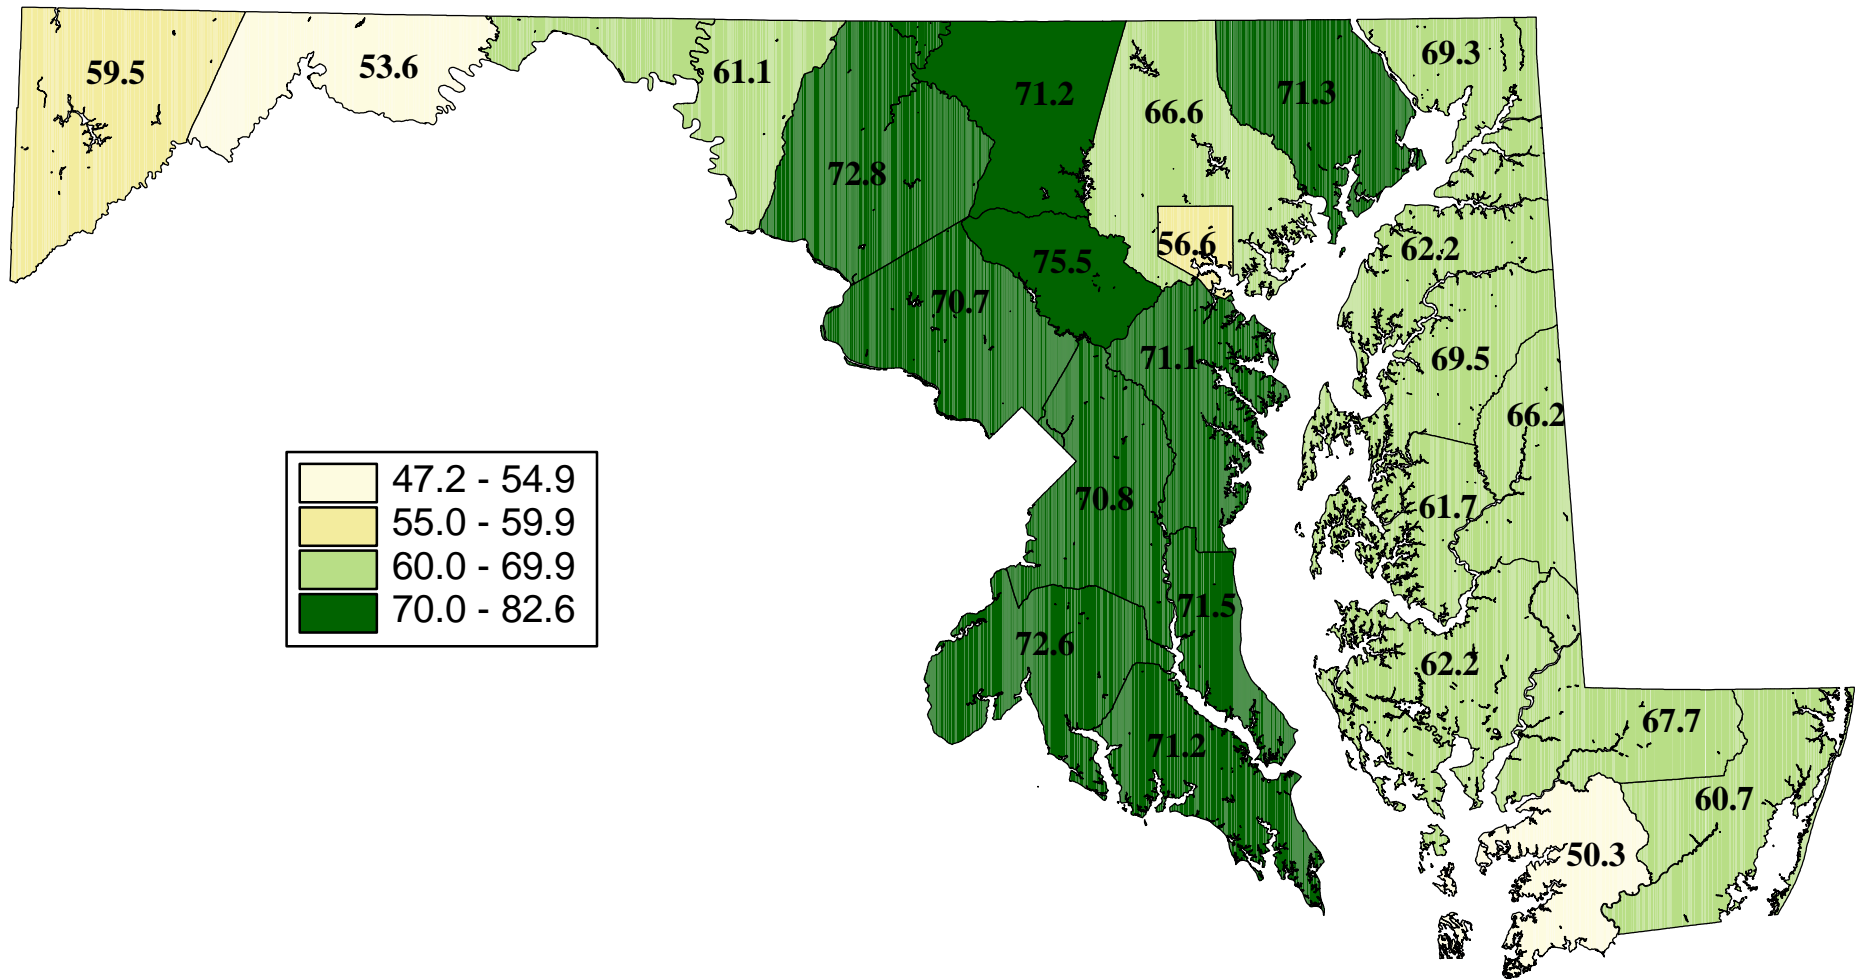

Percent of Population Ages 16+ in the Labor Force for Maryland's Jurisdictions - 2000

Source: U.S. Census Bureau 2000.
Prepared by the Maryland Department of Planning, Planning Data Services, May 2002.