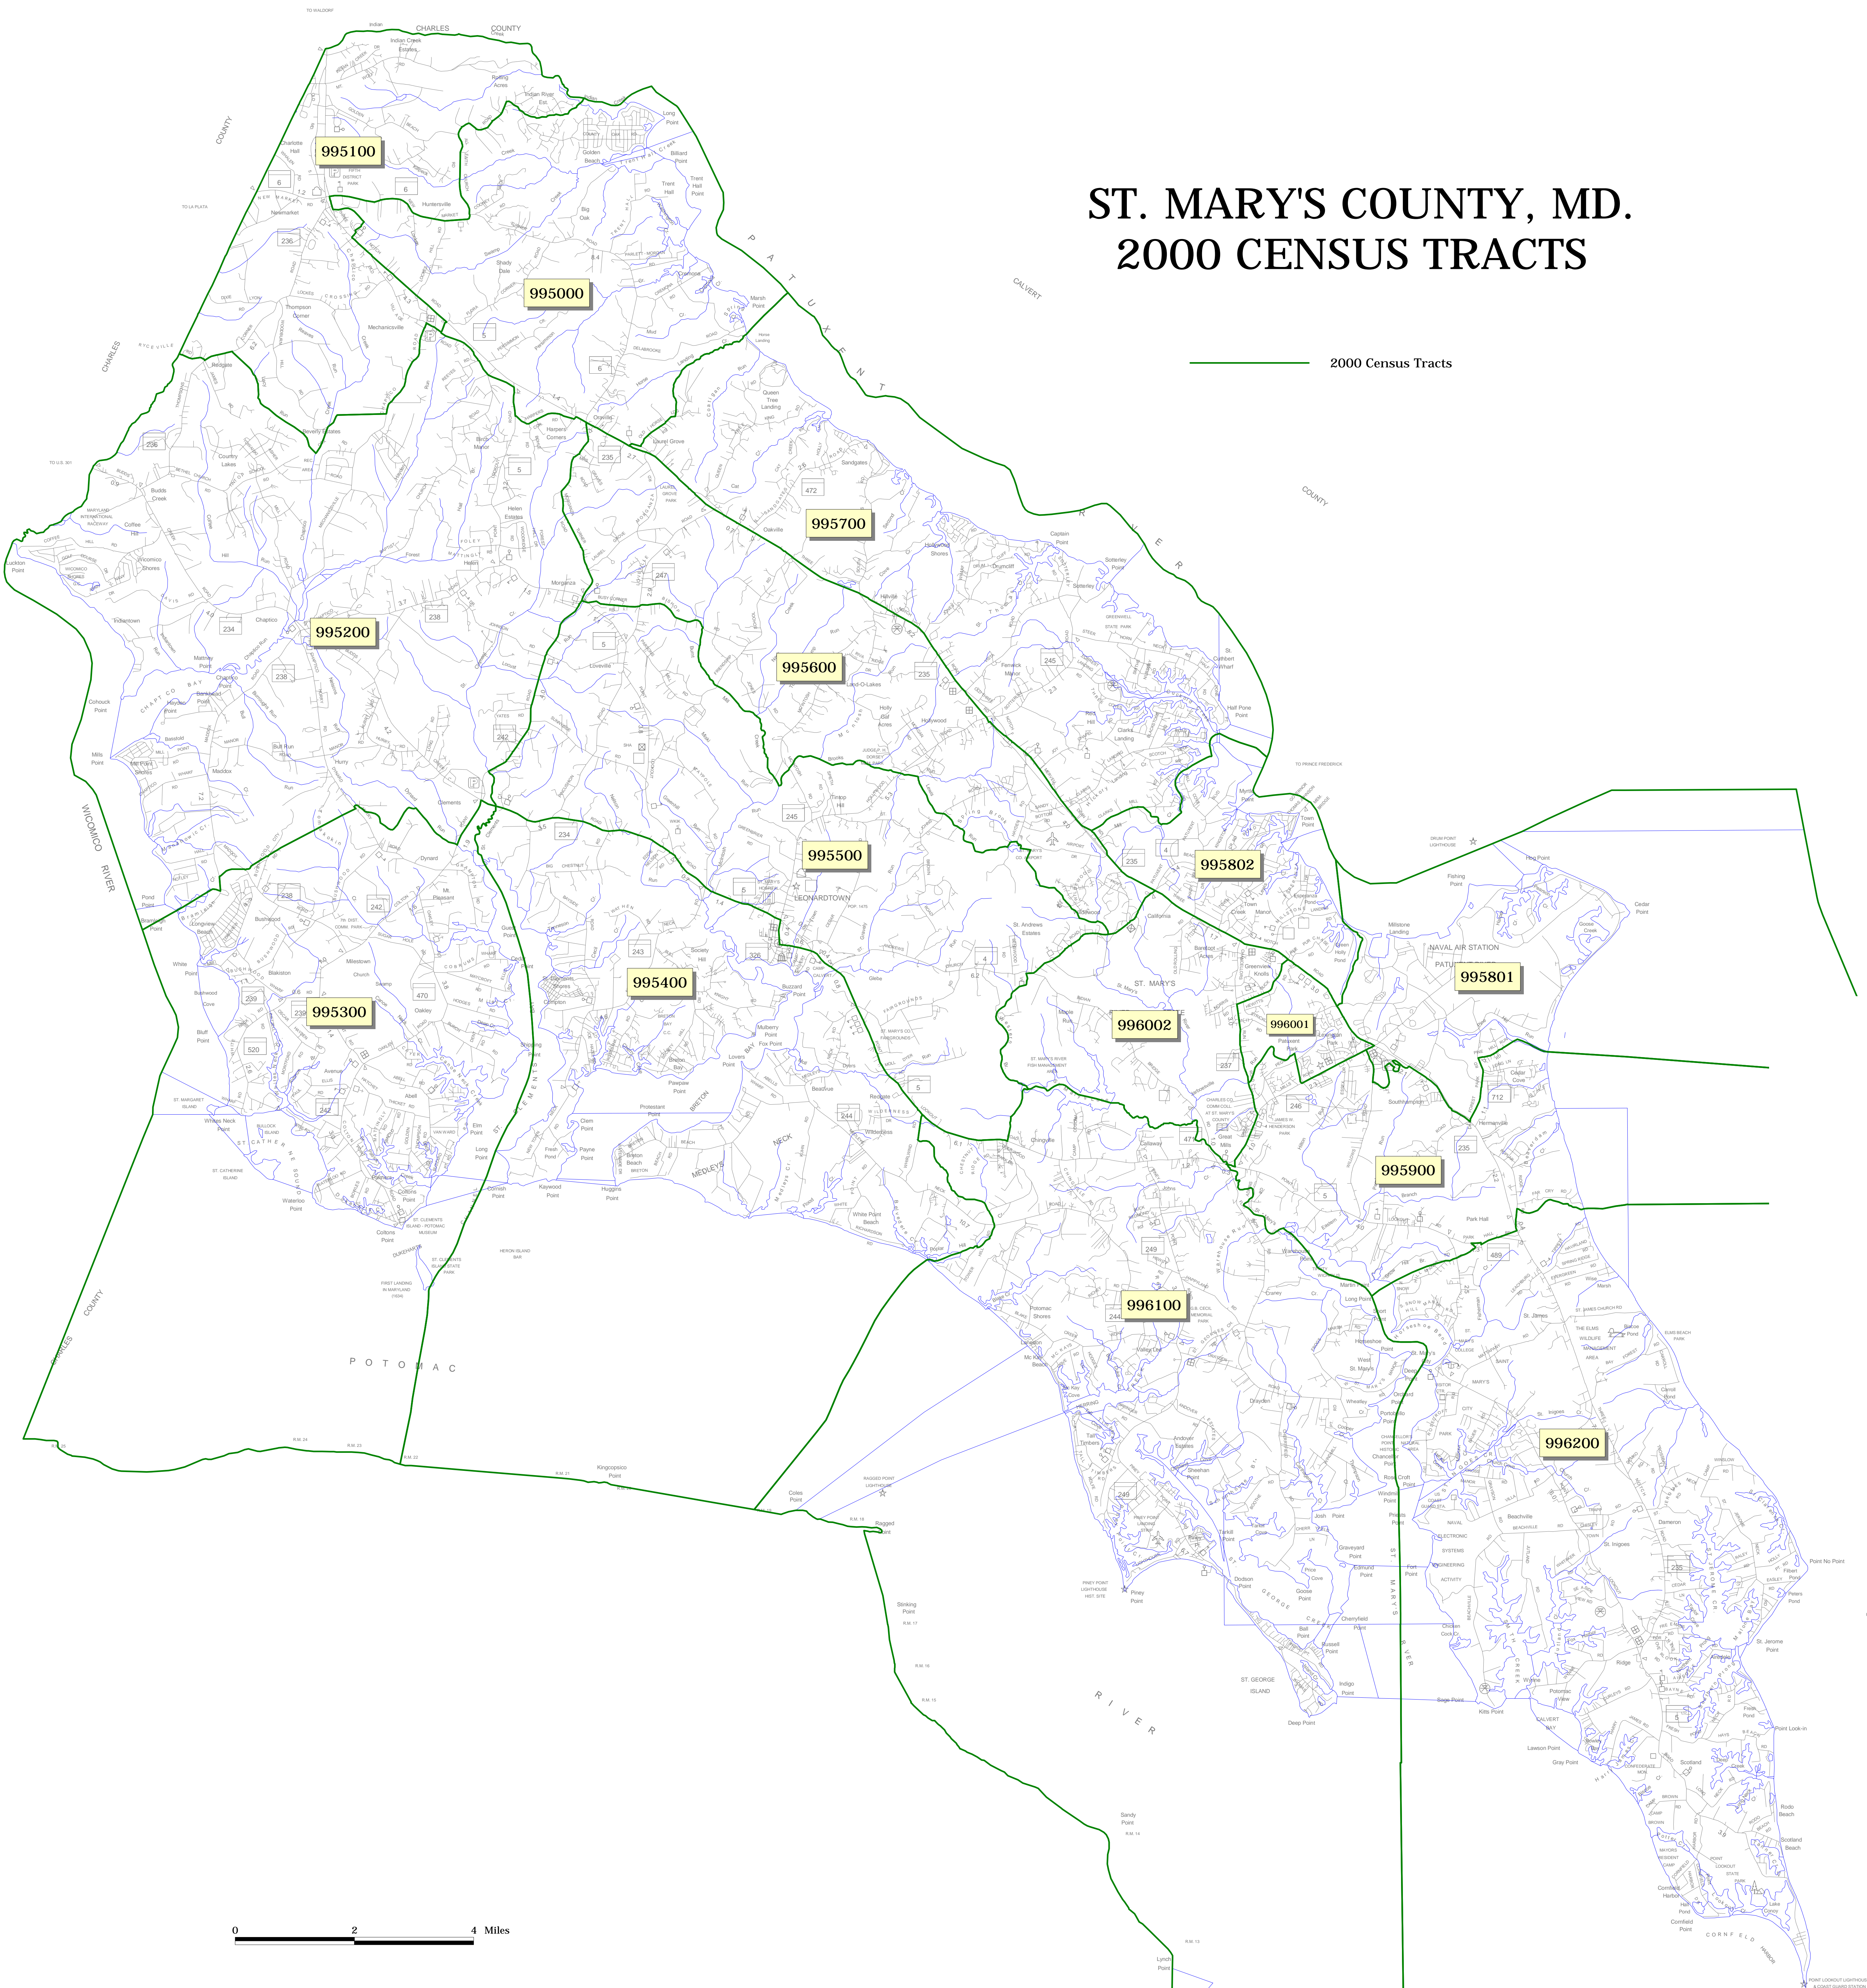

ST. MARY'S COUNTY, MD. 2000 CENSUS TRACTS

2000 Census Tracts

PREPARED BY THE DEPARTMENT OF PLANNING
PLANNING DATA SERVICES DIVISION, GIS SECTION

SOURCE OF INFORMATION: THE INFORMATION ON THIS MAP WAS PREPARED FROM THE 2000
VERSION OF THE U.S. CENSUS BUREAU'S TIGER/Line DATABASE FOR ST. MARY'S COUNTY.
MAP SCALE: 1 INCH EQUALS 1 MILE (1:63,360)