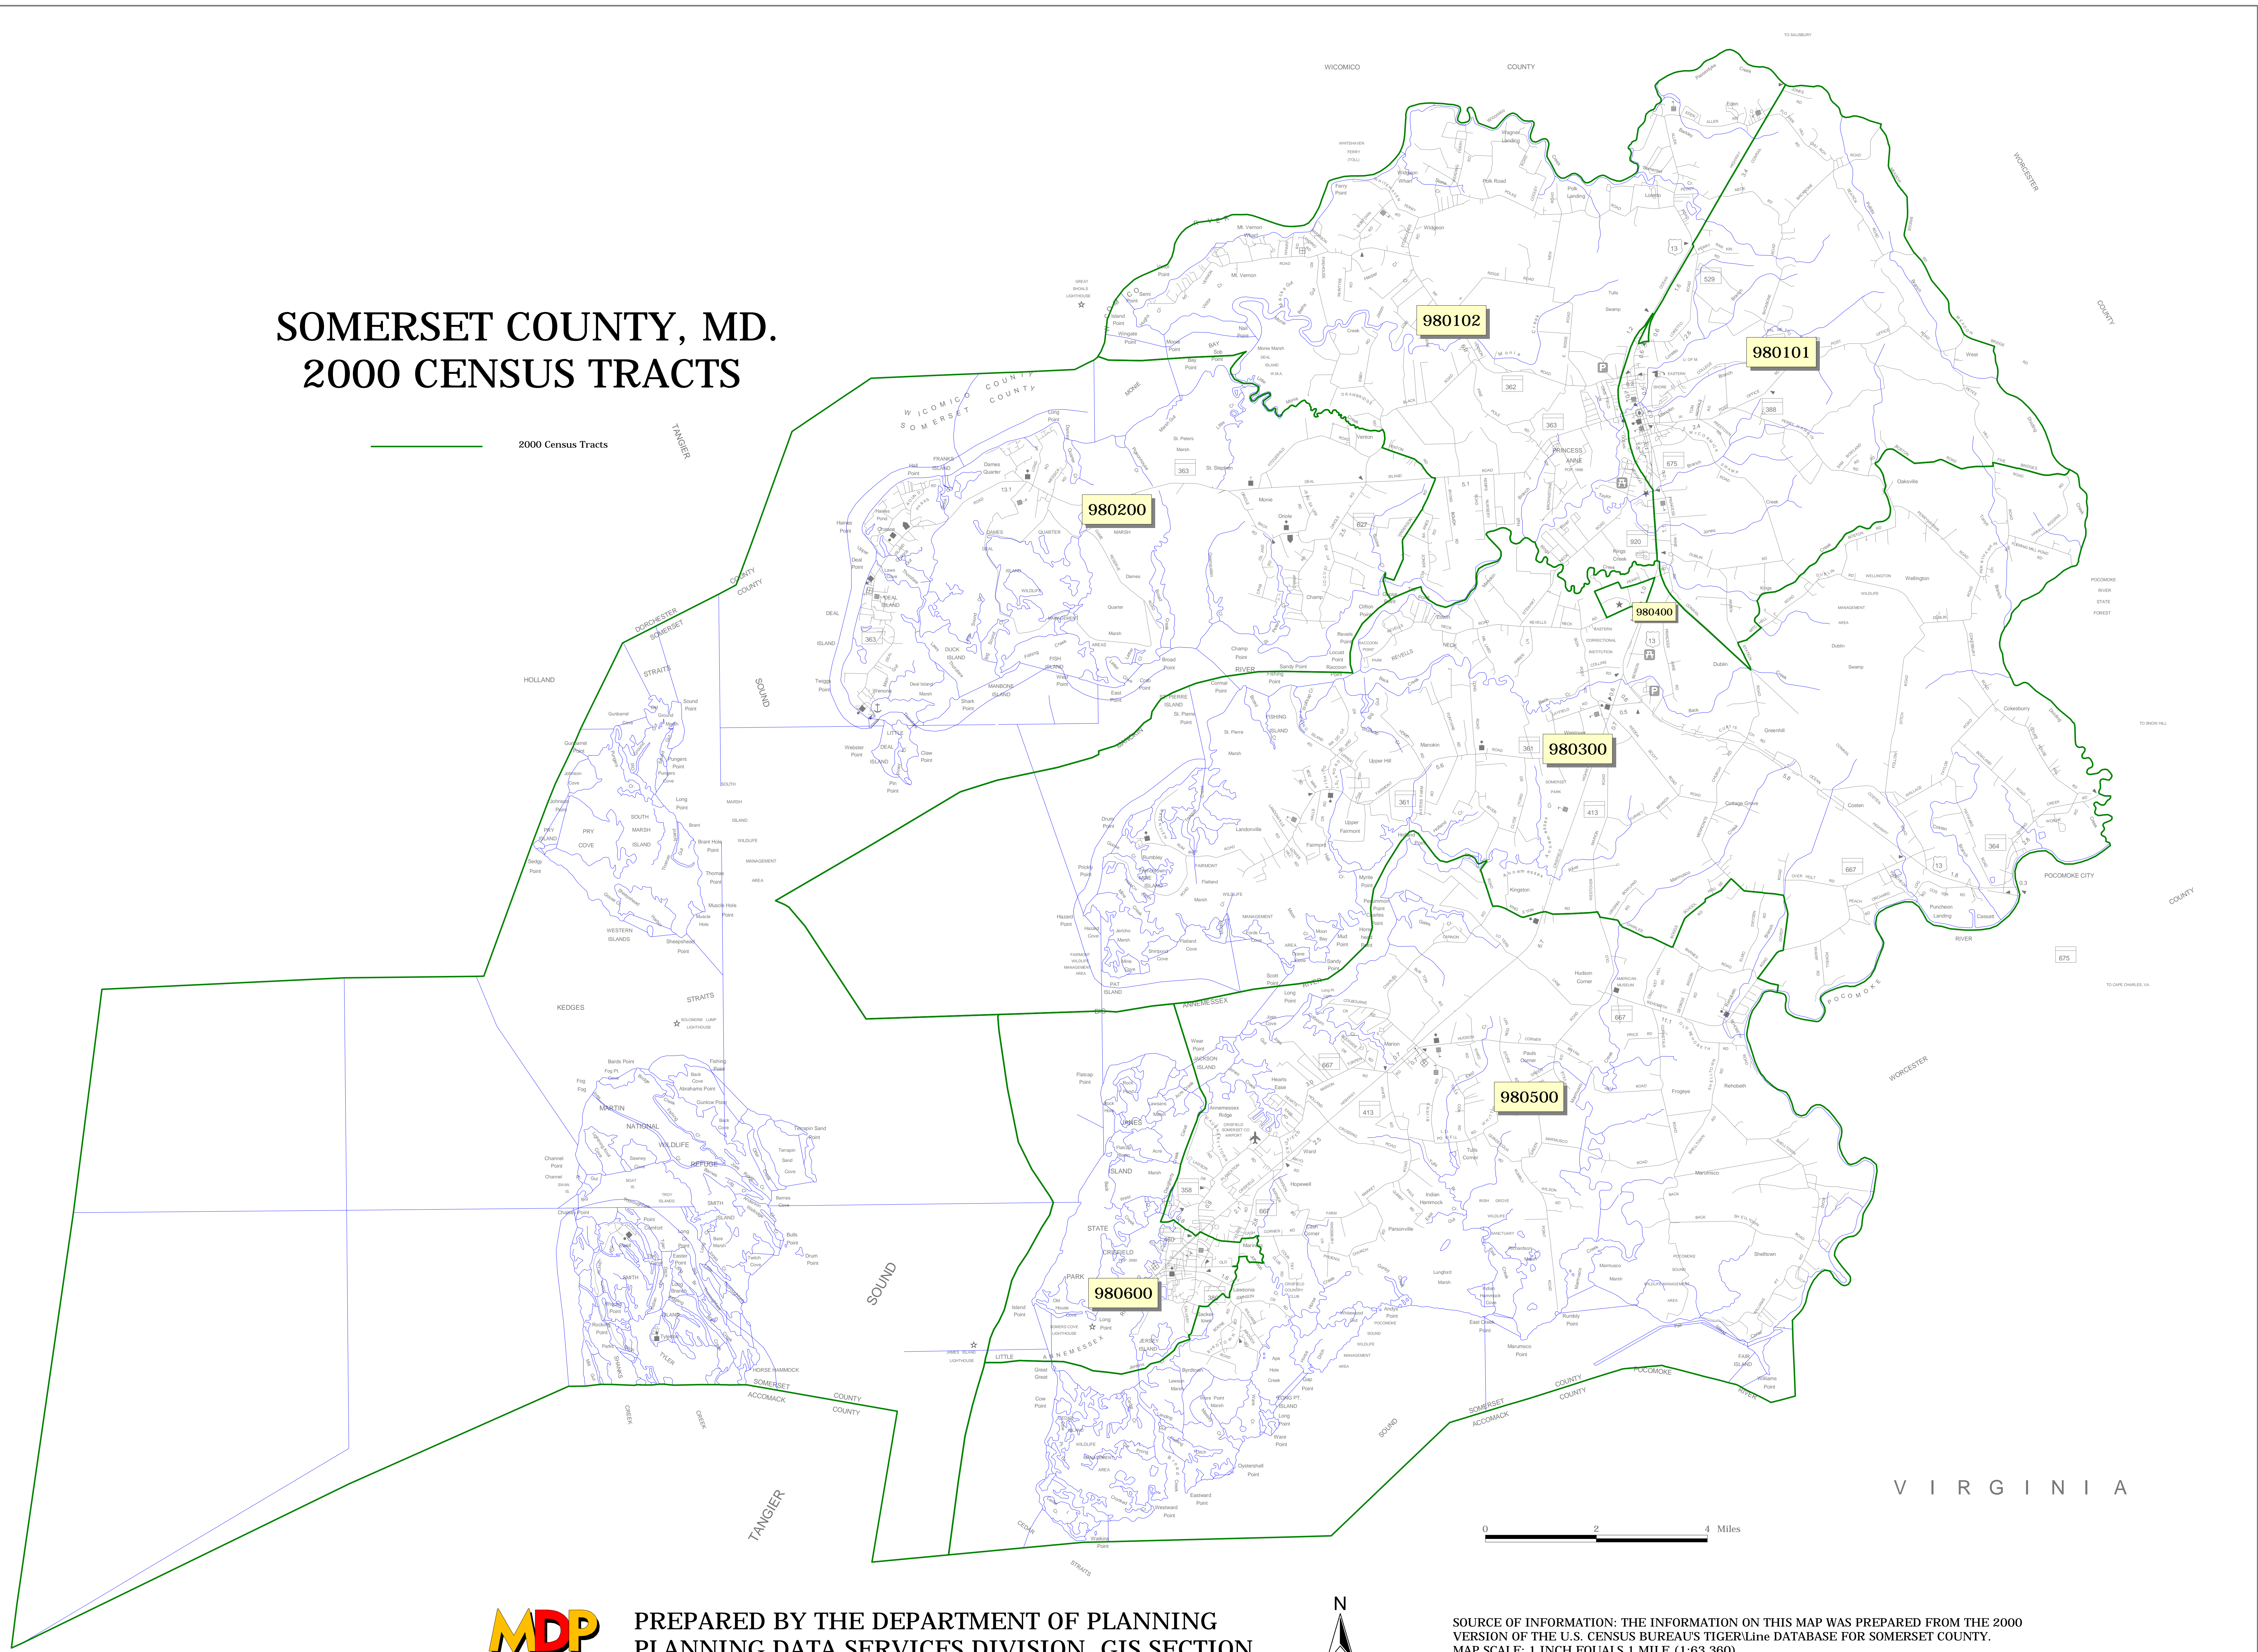

SOMERSET COUNTY, MD. 2000 CENSUS TRACTS

2000 Census Tracts

PREPARED BY THE DEPARTMENT OF PLANNING
PLANNING DATA SERVICES DIVISION, GIS SECTION

SOURCE OF INFORMATION: THE INFORMATION ON THIS MAP WAS PREPARED FROM THE 2000
VERSION OF THE U.S. CENSUS BUREAU'S TIGER/Line DATABASE FOR SOMERSET COUNTY.
MAP SCALE: 1 INCH EQUALS 1 MILE (1:63,360)