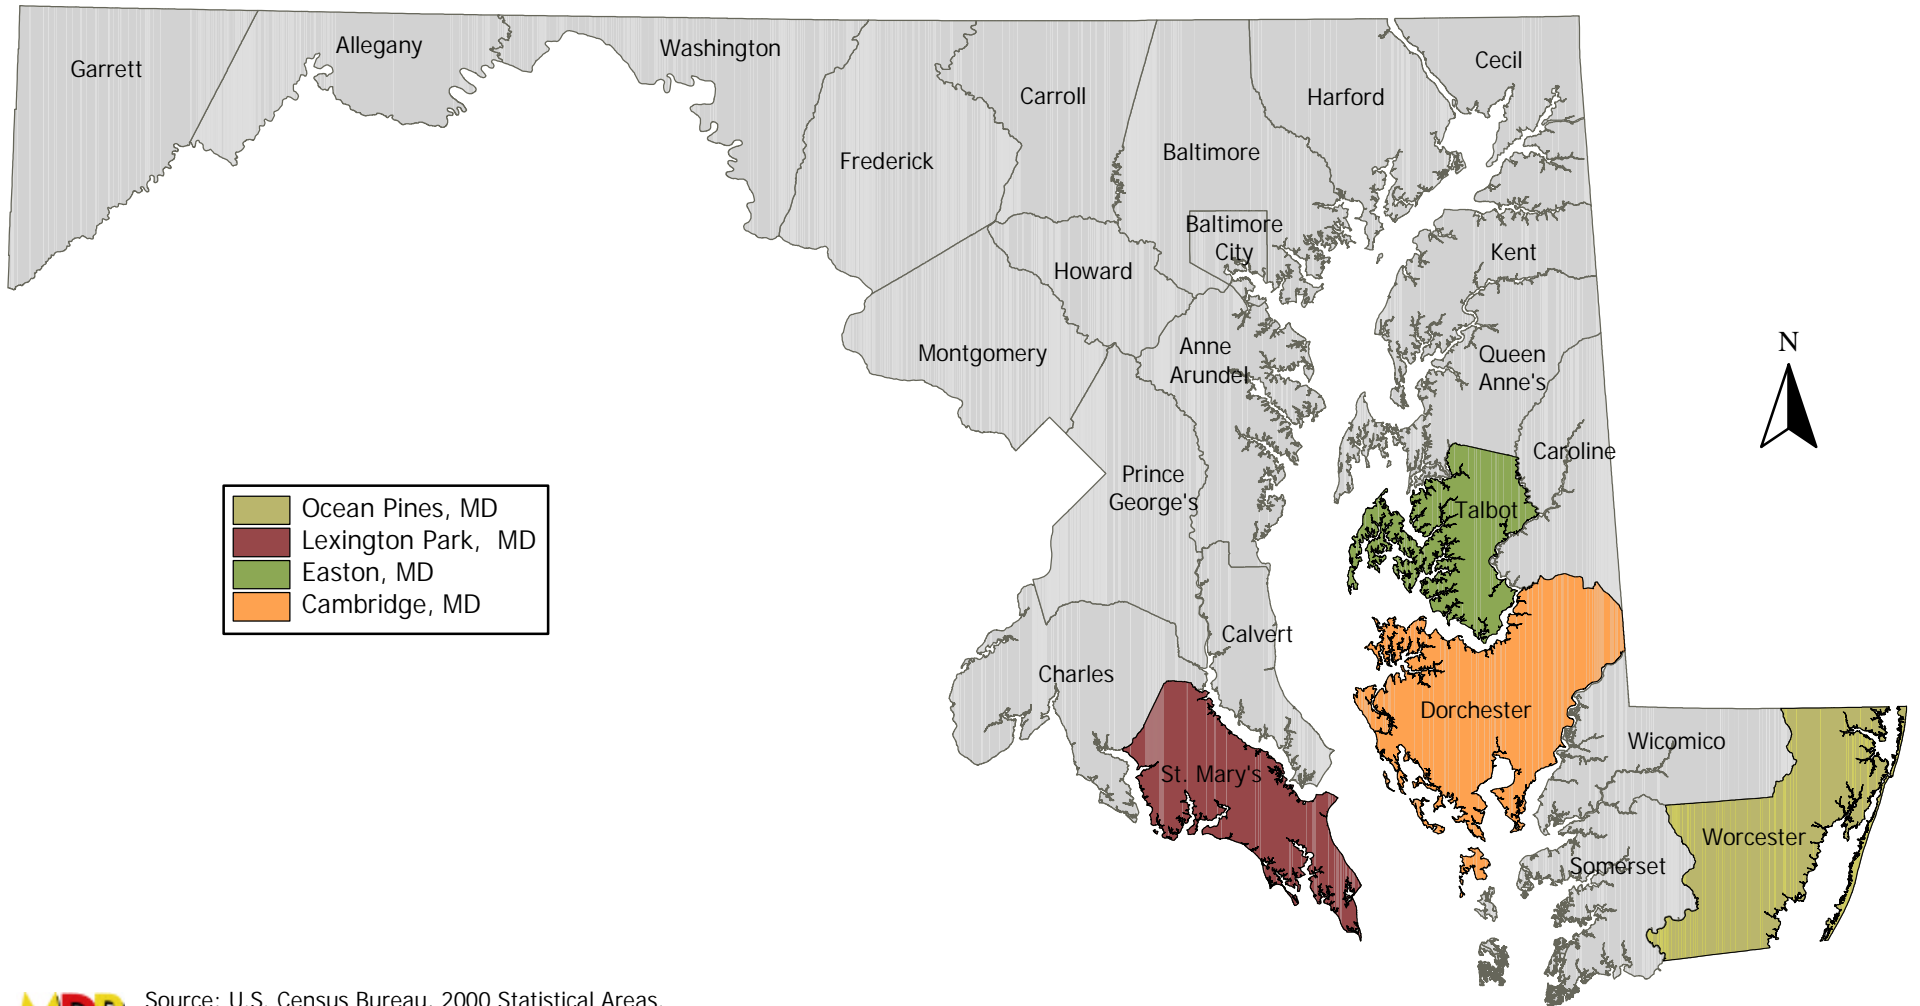

2000 CENSUS - MICROPOLITAN STATISTICAL AREAS IN MARYLAND

Source: U.S. Census Bureau, 2000 Statistical Areas.
Prepared by the Maryland Department of Planning, Planning Data Services, September 2003.