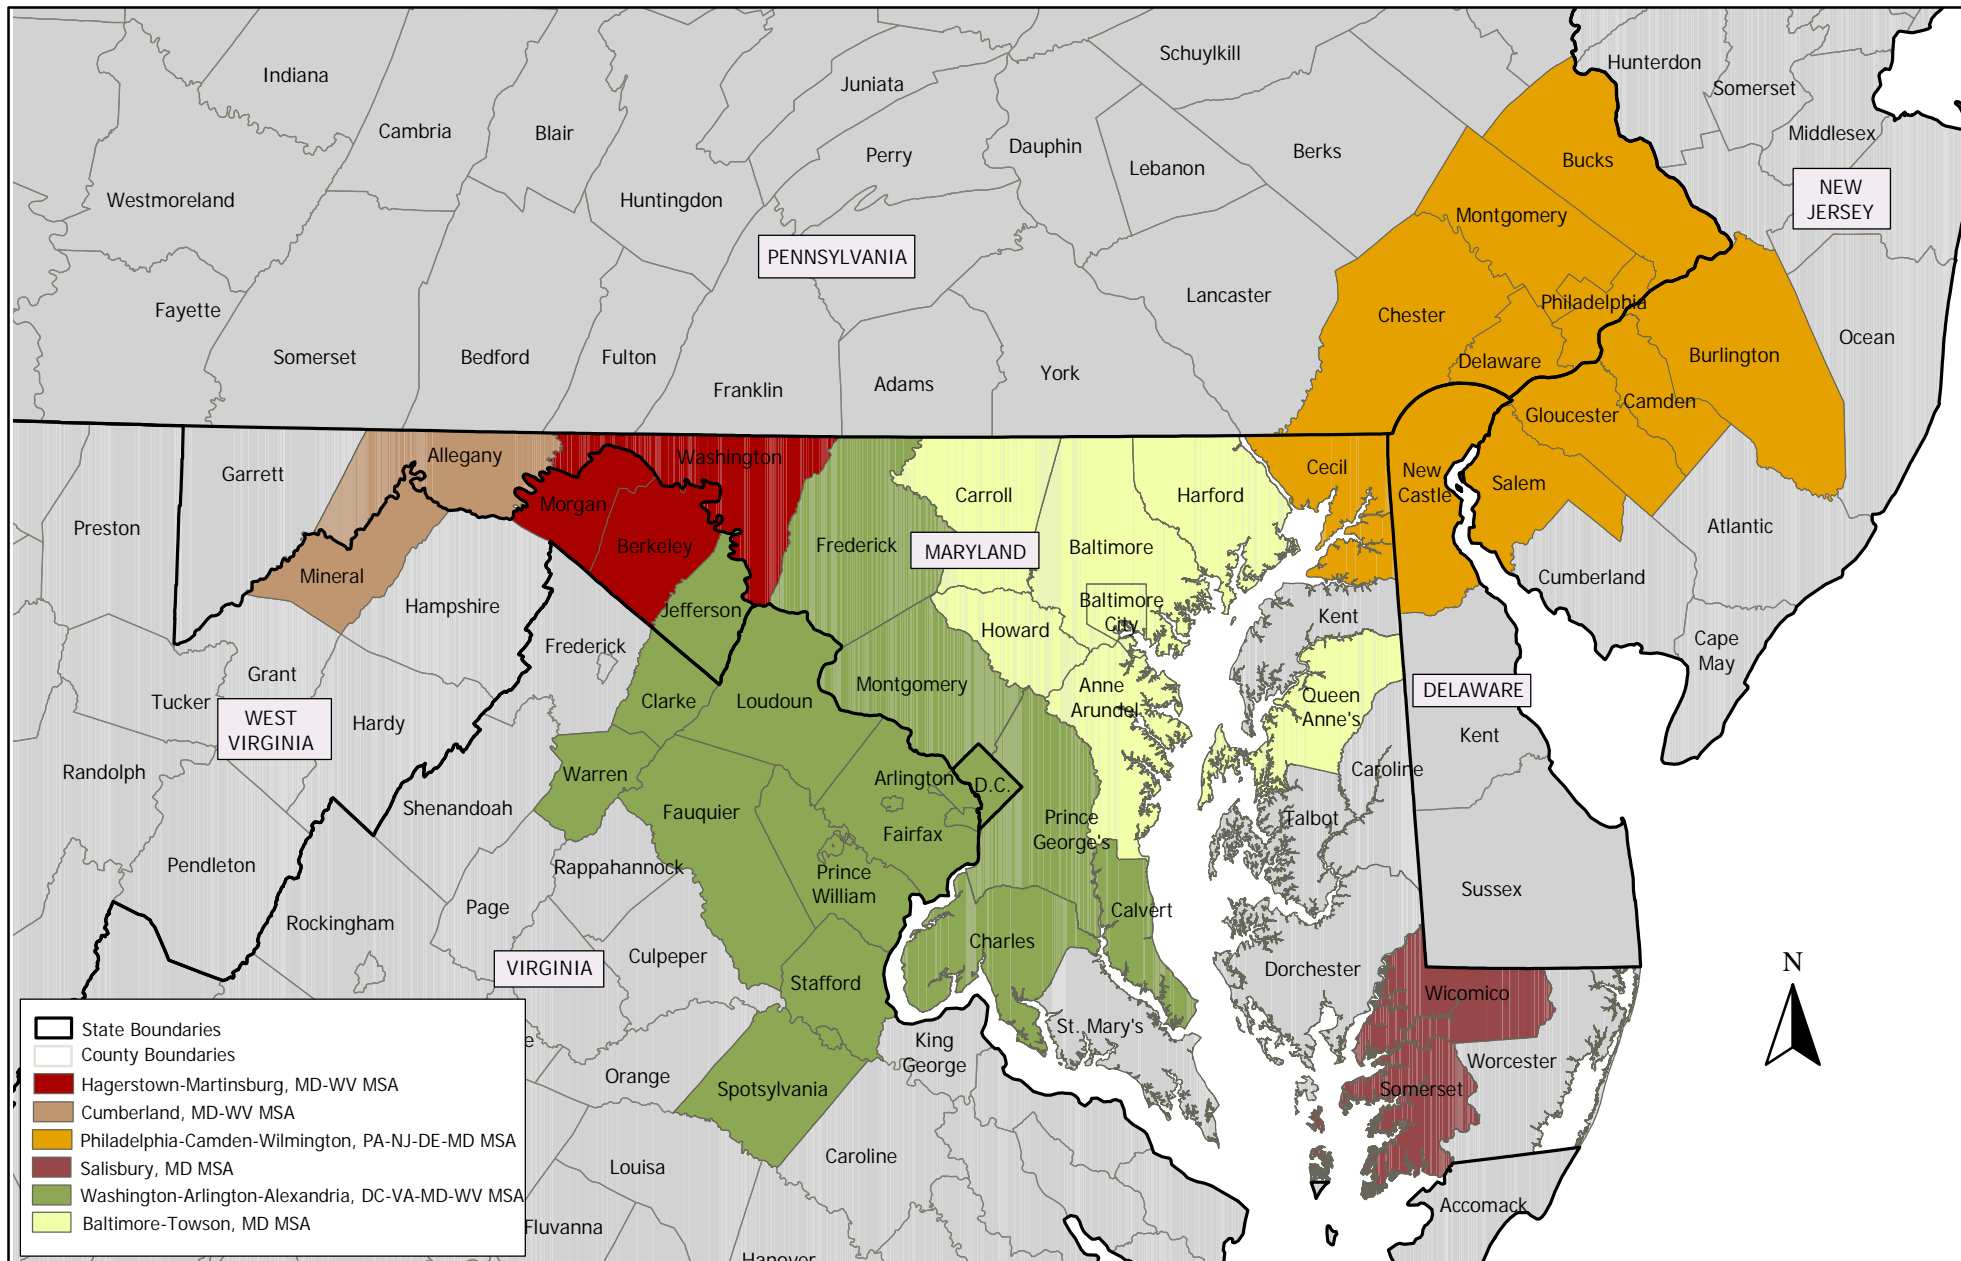

2000 CENSUS - METROPOLITAN STATISTICAL AREAS (MSA)

- State Boundaries
- County Boundaries
- Hagerstown-Martinsburg, MD-WV MSA
- Cumberland, MD-WV MSA
- Philadelphia-Camden-Wilmington, PA-NJ-DE-MD MSA
- Salisbury, MD MSA
- Washington-Arlington-Alexandria, DC-VA-MD-WV MSA
- Baltimore-Towson, MD MSA

Source: U.S. Census Bureau, 2000 Statistical Areas.
 Prepared by the Maryland Department of Planning, Planning Data Services, September 2003.