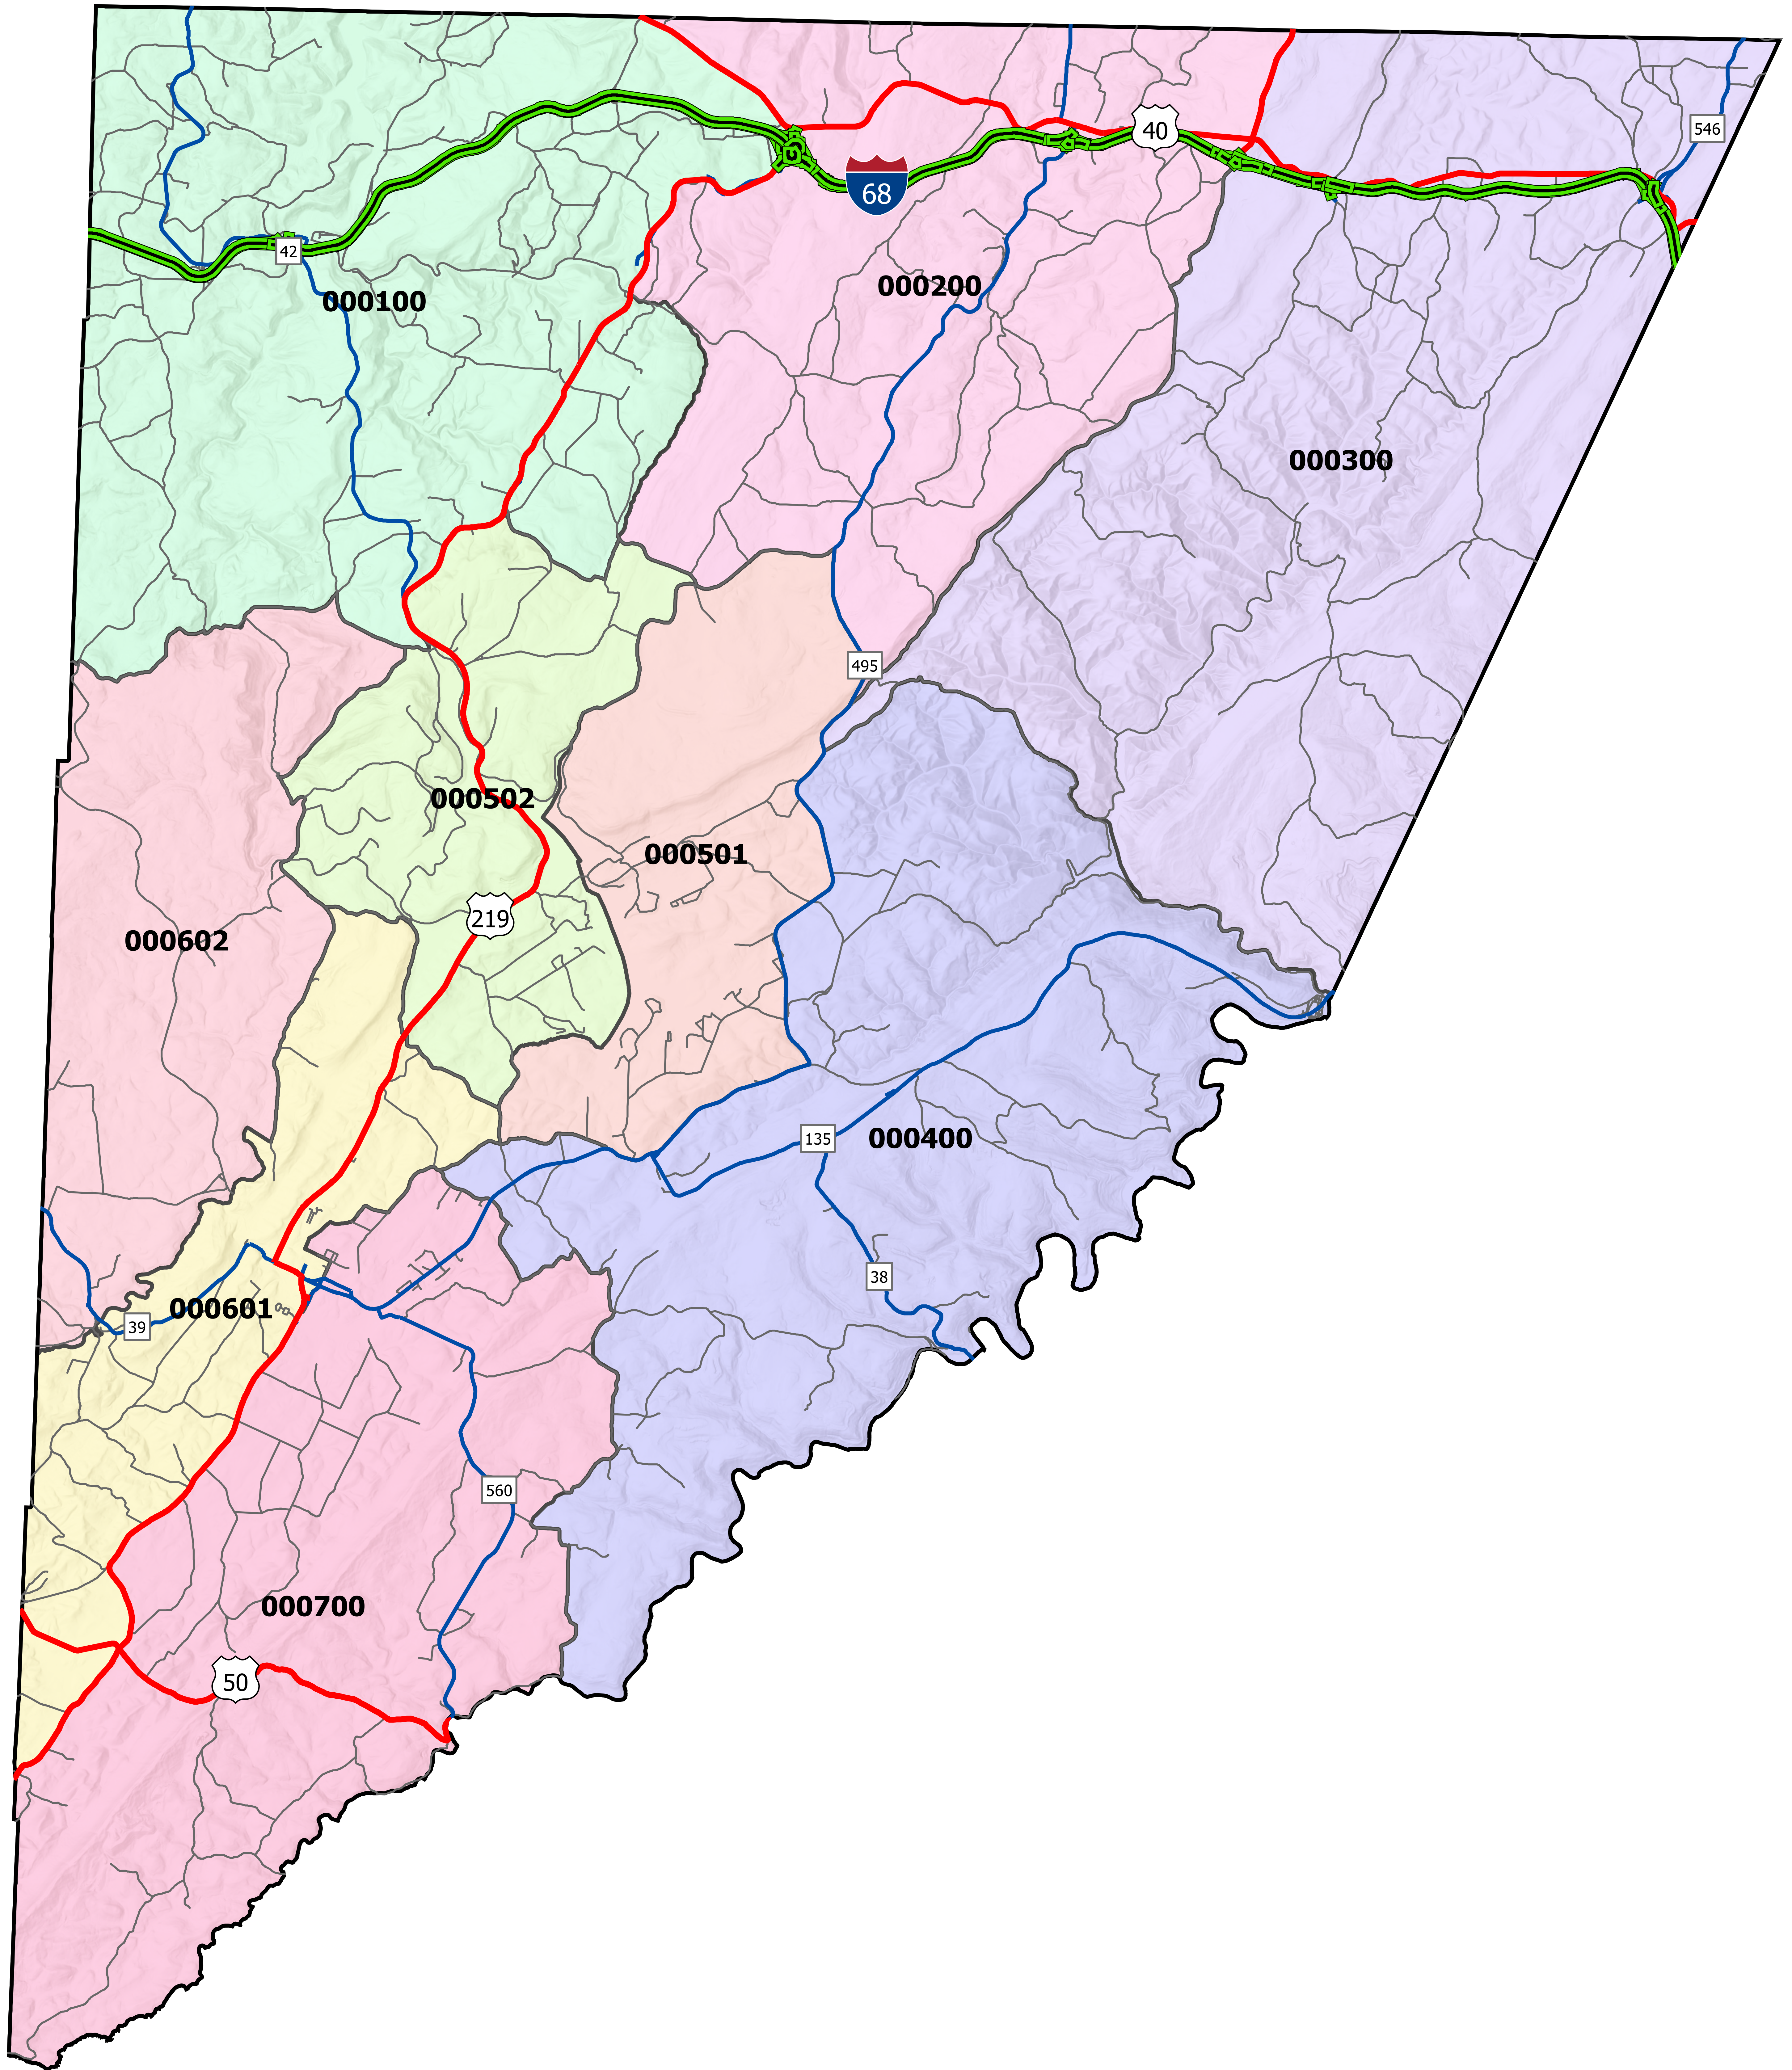

Garrett County, Maryland 2020 Census Tracts

ESRI, NASA, NOAA, USGS, FEMA