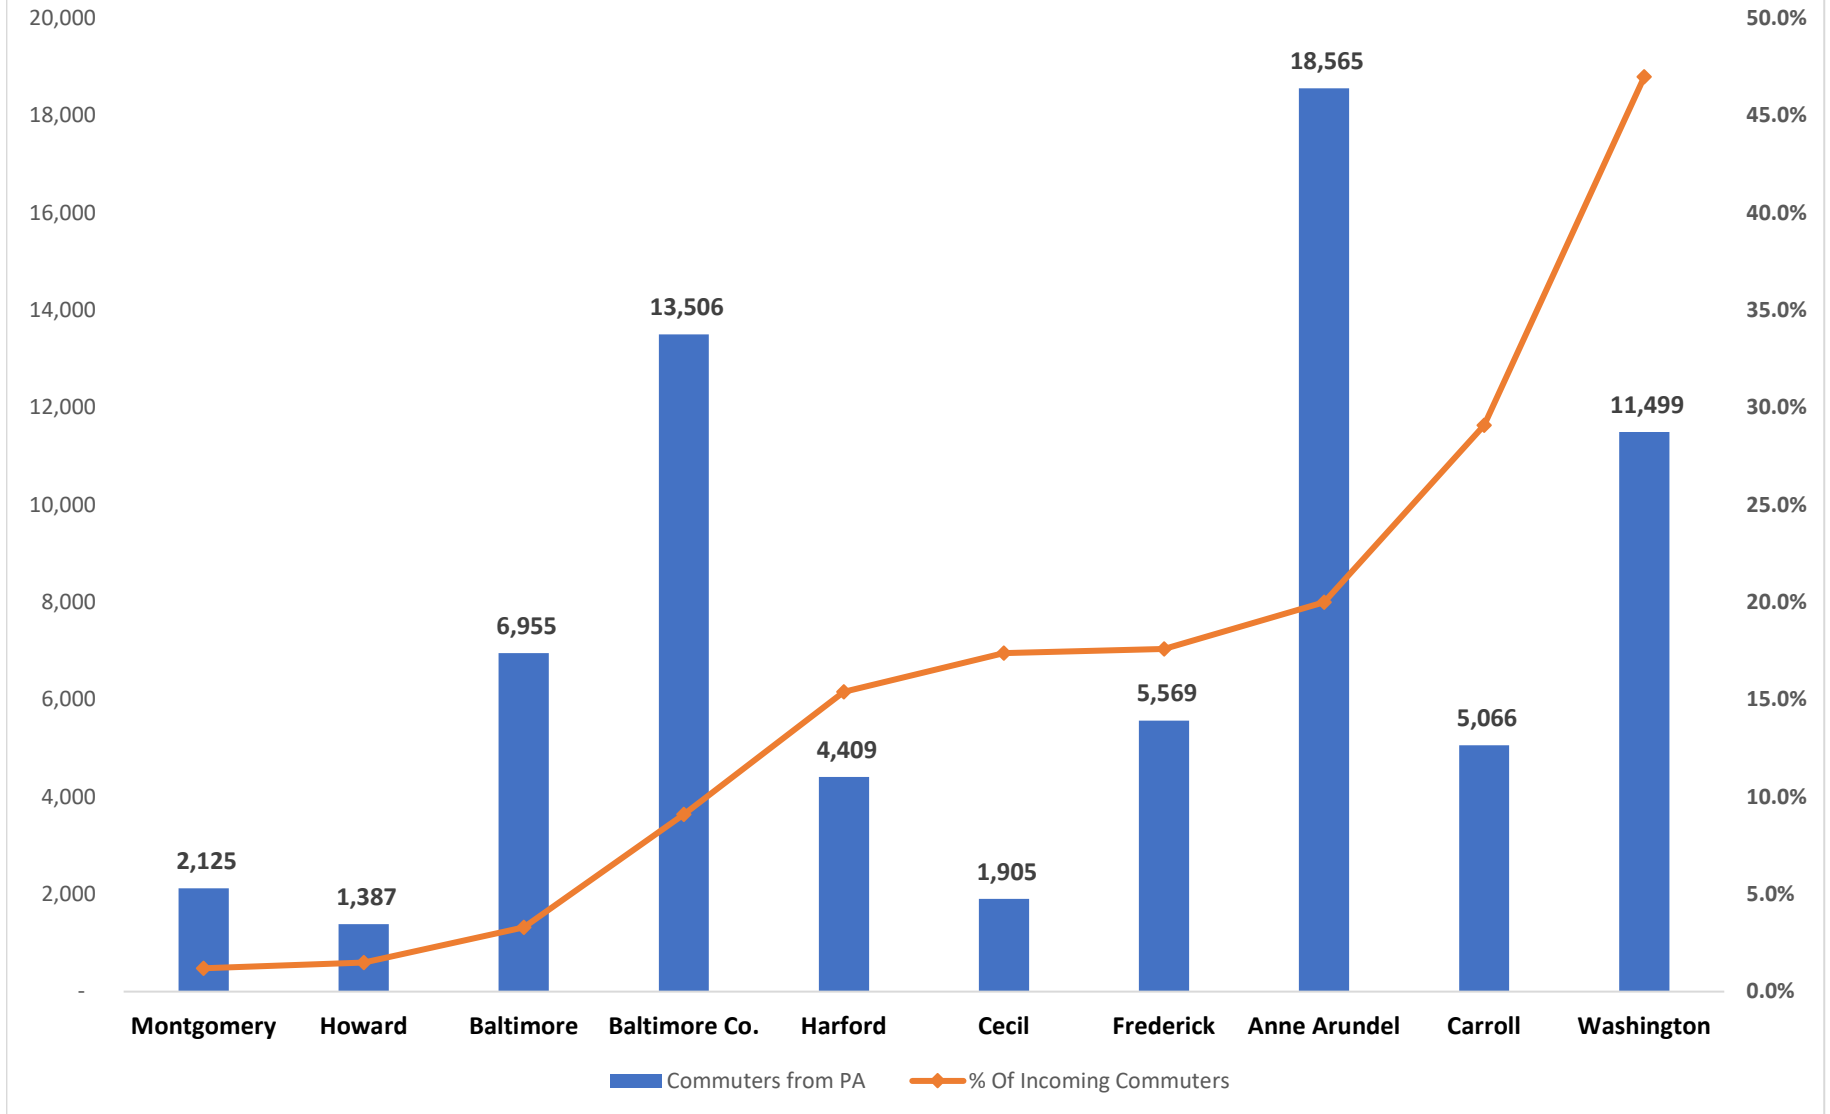

Chart 4. Commuters from Pennsylvania to Maryland's Jurisdiction; 2011-2015 ACS*

*Excludes same-county workers from percentage

Prepared by the Maryland Department of Planning, from the 2011-2015 ACS county-to-county commuting data, November 2020.