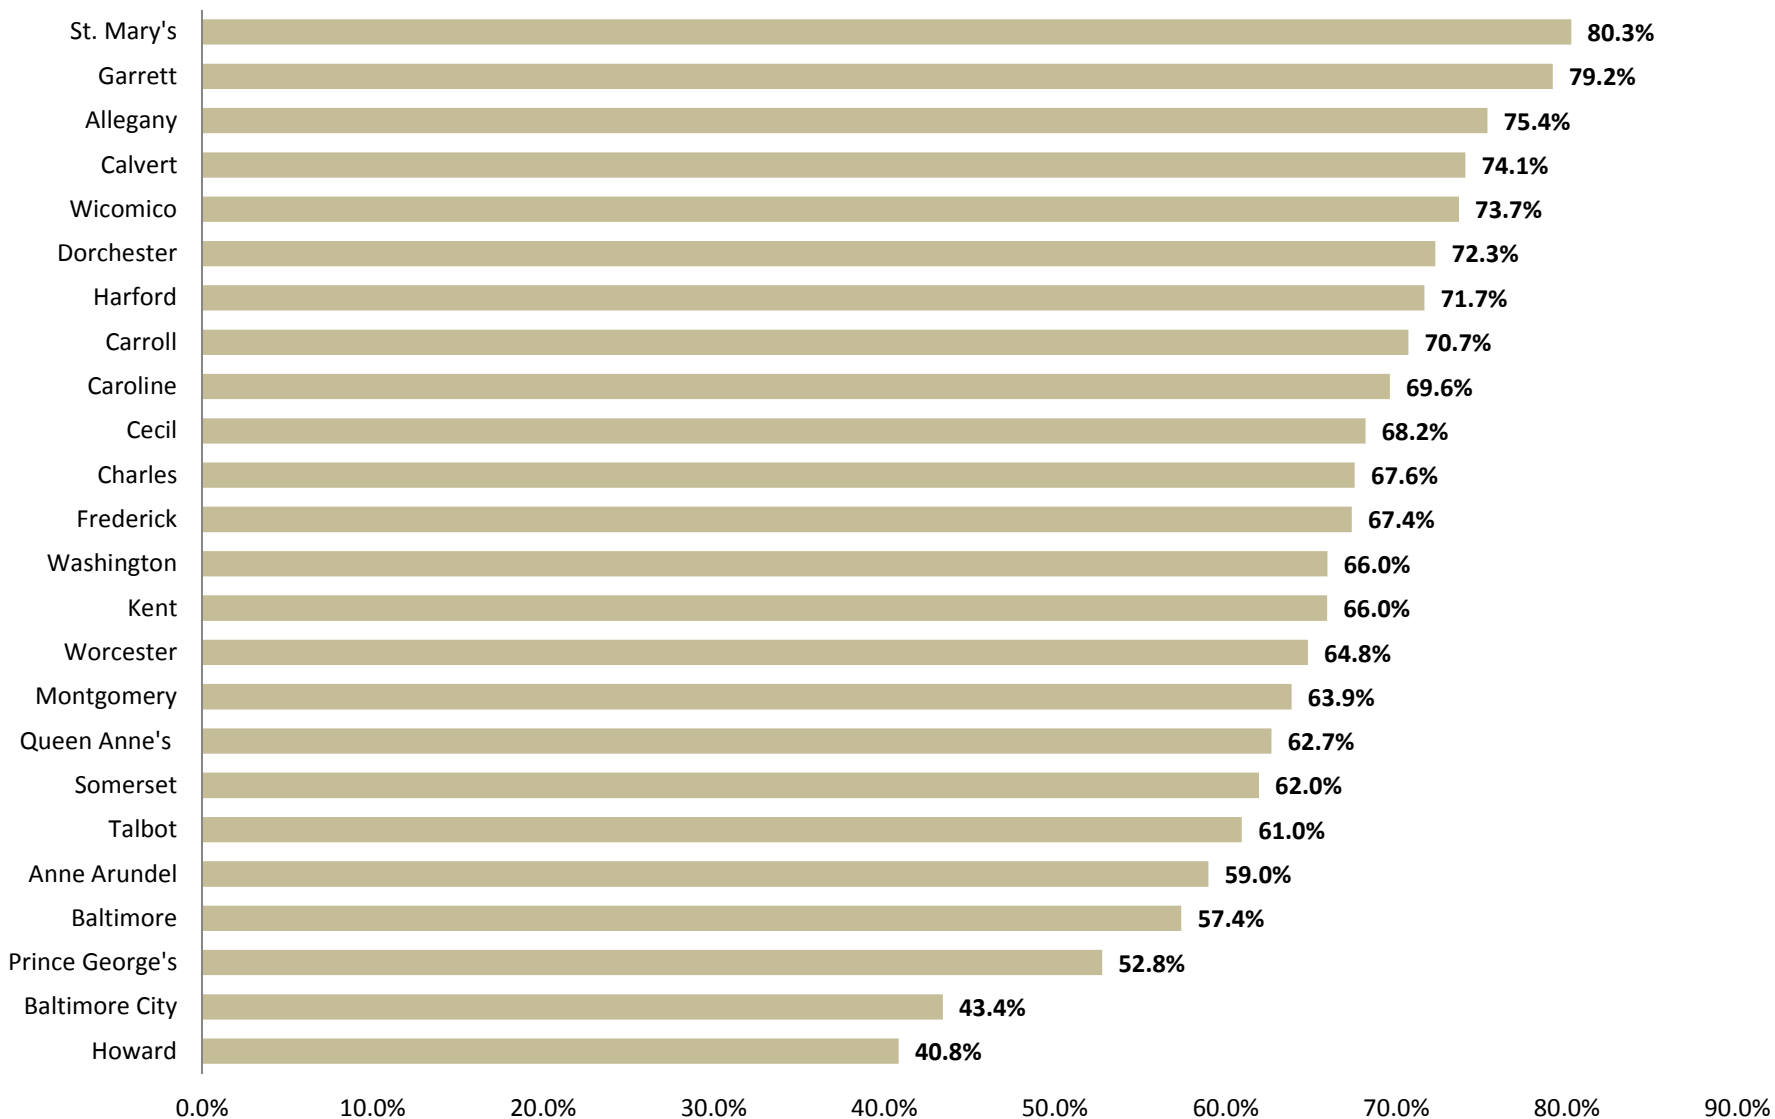

Chart 13. Percent of Jurisdiction Jobs Held by Jurisdiction Residents, 2009-2013

Prepared by the Maryland Department of Planning from the 2009-2013 ACS County-to-County Commuting, September, 2015