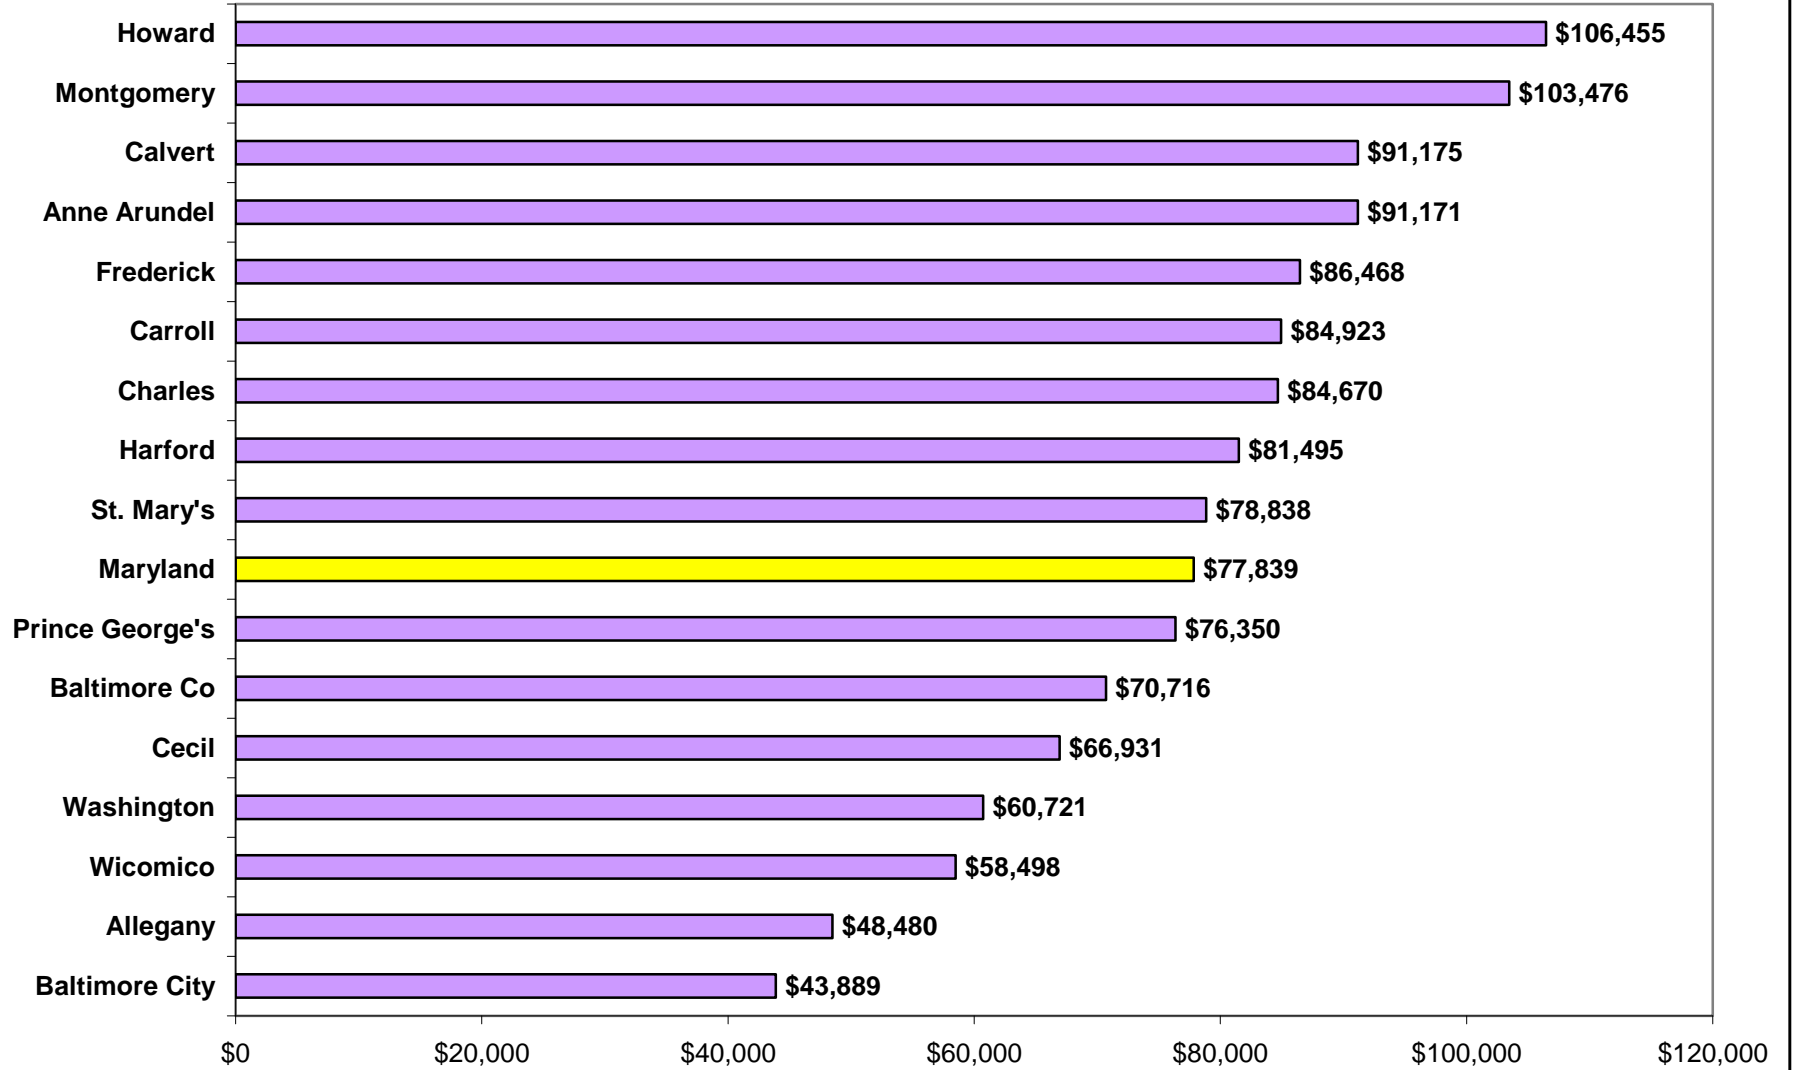

2006 Median Family Income (in 2006 Inflation Adjusted Dollars) *

* Apparent differences may not be statistically significant at the 90 percent confidence interval.

Prepared by the Maryland Department of Planning, from the 2006 ACS for the 16 counties covered (population of 65,000 or more), August 2007