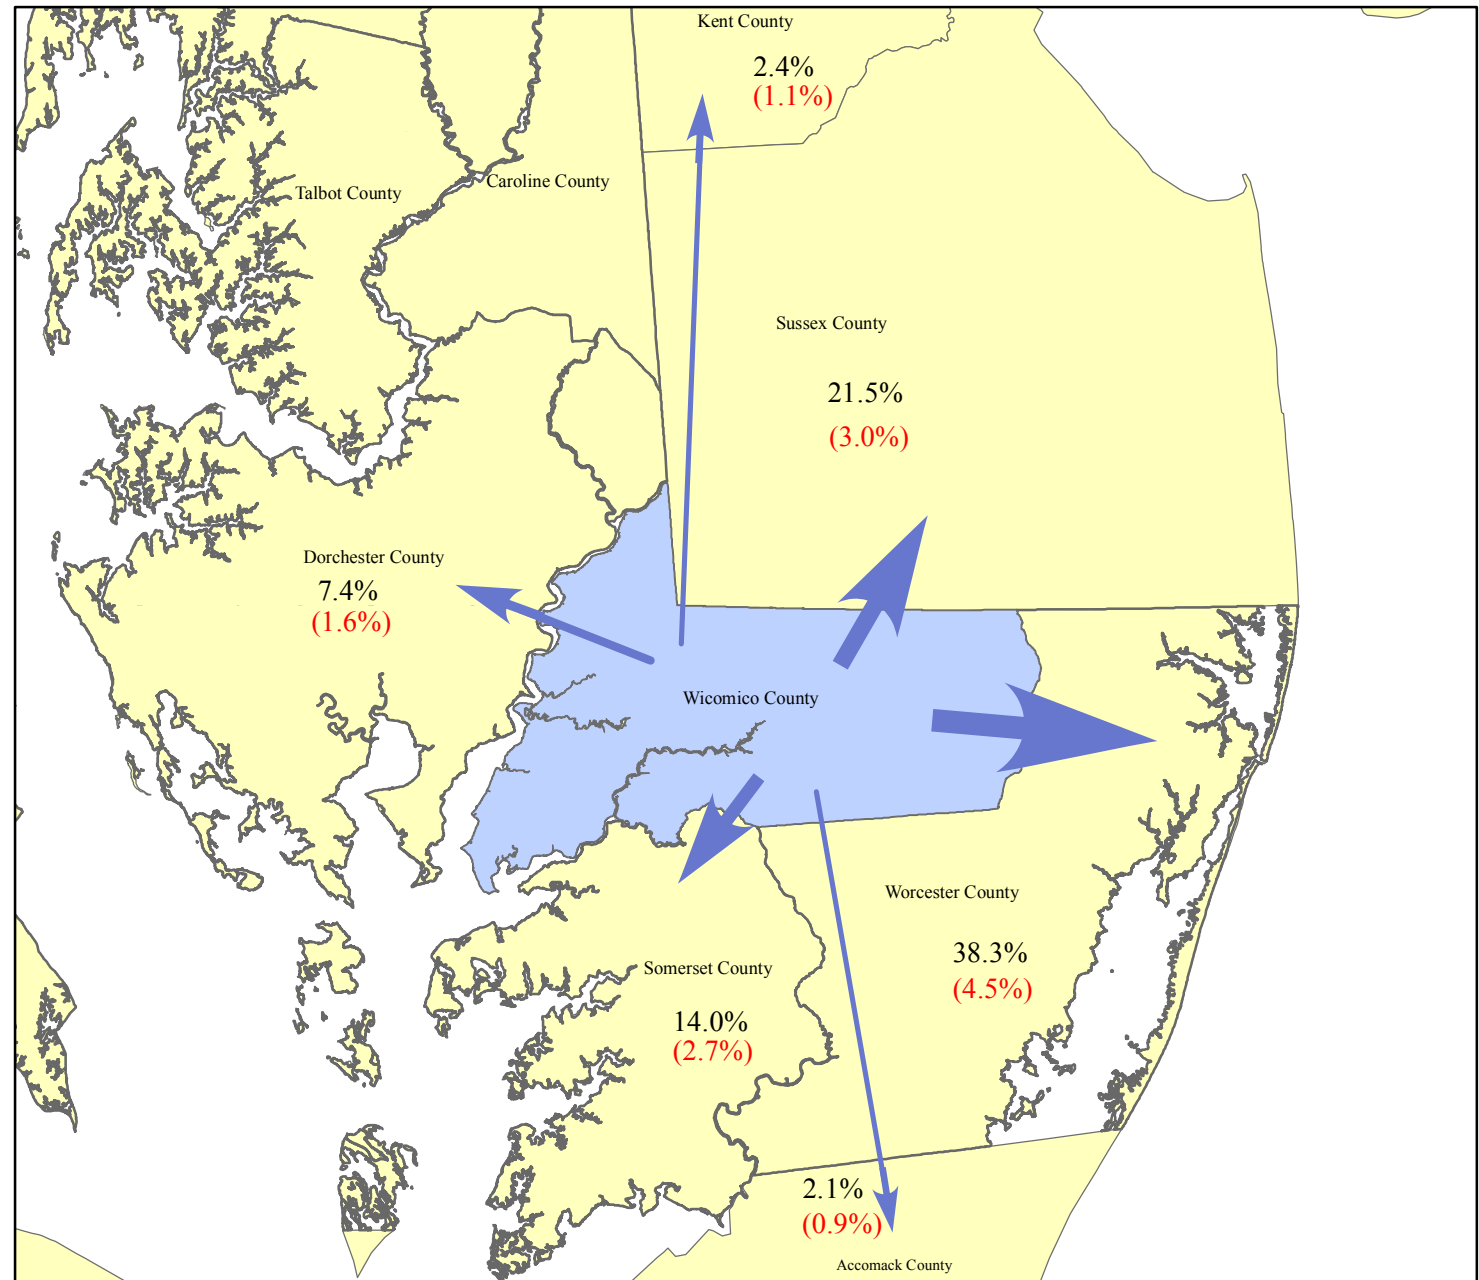

Distribution of Wicomico County Commuters Working Outside the County 2006 - 2010

Wicomico County Workers

To:	Number	MOE
Wicomico County*	34,981	998
Other Counties**	11,590	1,628

Commuters To	Number	MOE
Worcester County	4,436	537
Sussex County	2,496	351
Somerset County	1,628	313
Dorchester County	858	190
Kent County	277	131
Accomack County	244	107
Talbot County	241	99
Caroline County	197	90
Anne Arundel County	160	103
Prince George's County	134	76
Harford County	127	106
Baltimore City	101	68
Montgomery County	80	80
Howard County	75	61
WASHINGTON, D. C.	56	45
Queen Anne's County	48	58
Baltimore County	48	43
New Castle County	33	37
Arlington County	30	33
Fairfax County	21	25
Charles County	16	27
Carroll County	15	19
Loudoun County	14	22
Frederick County	14	18
Cecil County	9	14
Calvert County	8	13
Reminder of Counties	224	100

(%) Margin of Error (+/-)

* Live and Work in Wicomico County

** Live in Wicomico County & work outside Wicomico County

Prepared by the Maryland Department of Planning, Planning Data & Analysis Unit

Source: U.S. Census Bureau, 2006-2010 American Community Survey Data, Journey-To-Work Commutation Data, March 2013.