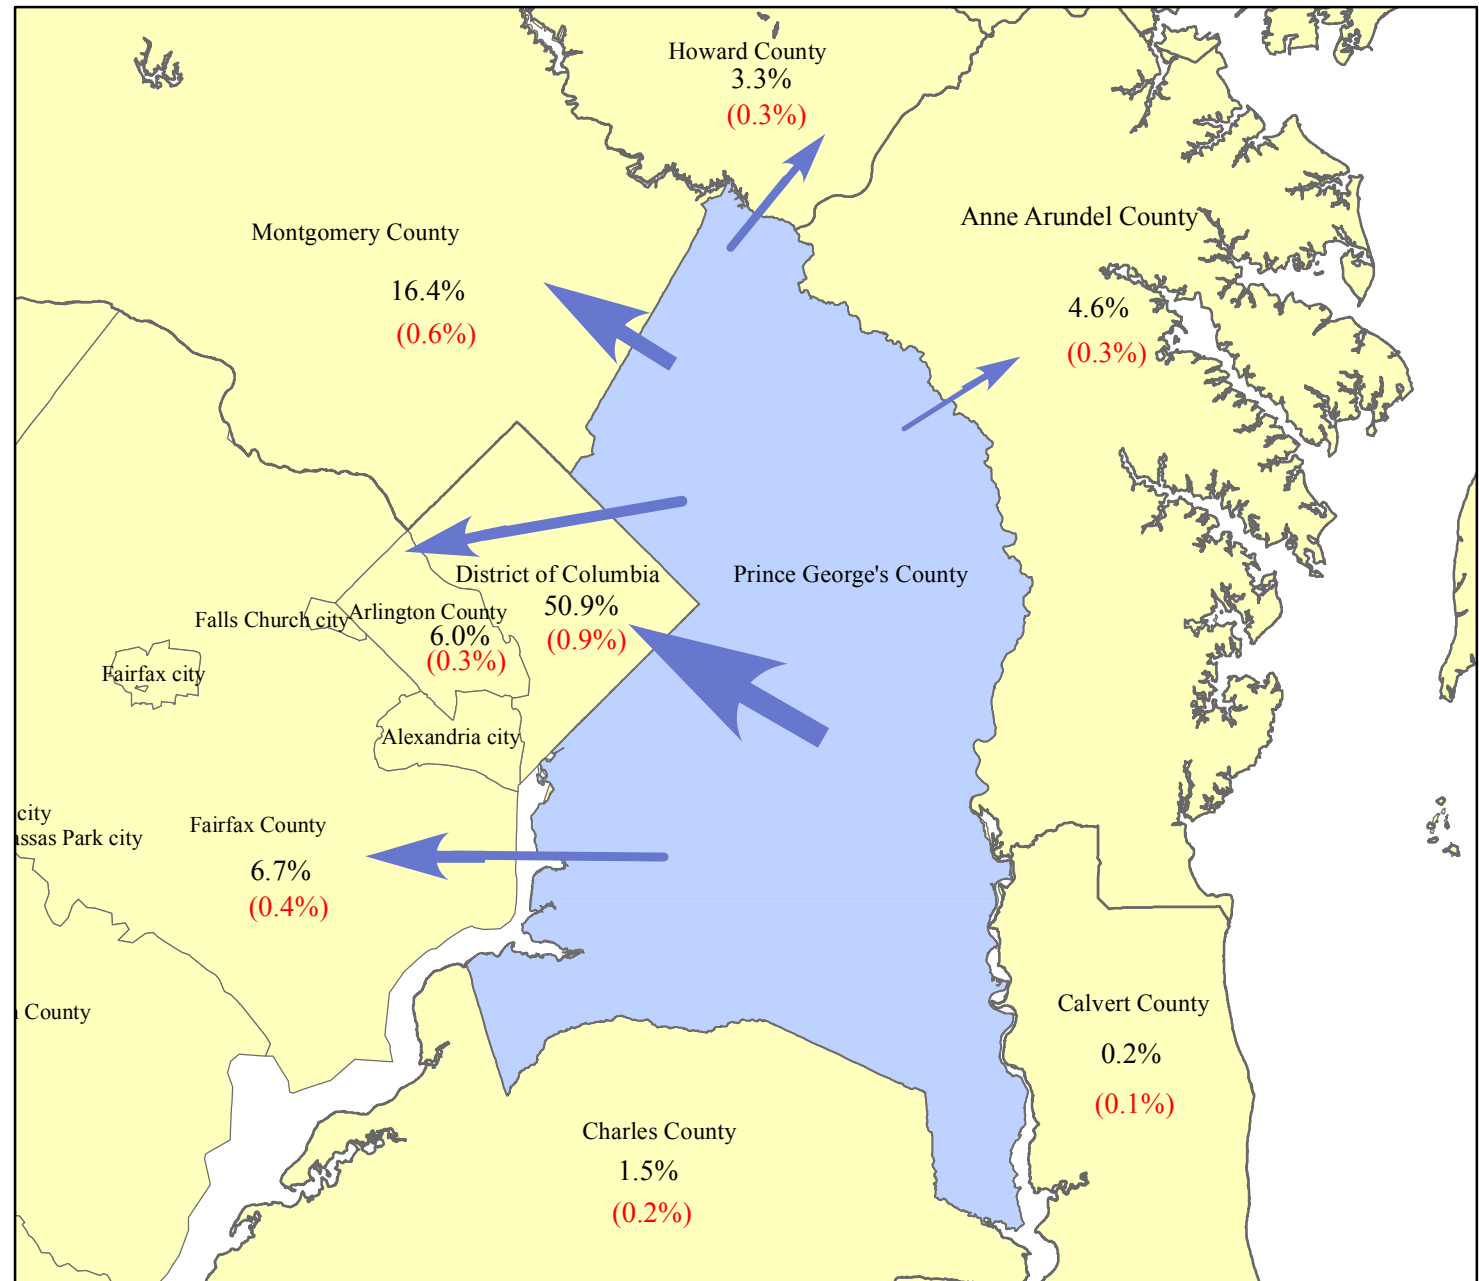

Distribution of Prince George's County Commuters Working Outside the County 2006 - 2010

Prince George's County Workers

To:	Number	MOE
Prince George's County*	175,443	2,632
Other Counties**	267,520	5,289

Commuters To	Number	MOE
WASHINGTON, D. C.	136,219	2,514
Montgomery County	43,859	1,580
Fairfax County	17,861	1,047
Arlington County	16,082	934
Anne Arundel County	12,222	751
Howard County	8,812	853
Alexandria city	8,692	701
Baltimore City	6,700	677
Charles County	3,936	504
Baltimore County	2,912	384
Loudoun County	2,118	332
Fairfax city	962	255
Frederick County	719	272
Prince William County	706	221
Calvert County	598	182
Falls Church city	533	162
St. Mary's County	357	135
Manassas city	352	215
Carroll County	311	262
Spotsylvania County	250	168
Washington County	142	93
Stafford County	134	95
Harford County	116	68
Reminder of Counties	2,927	390

(%) Margin of Error (+/-)

* Live and Work in Prince George's County

** Live in Prince George's County & work outside Prince George's County

Prepared by the Maryland Department of Planning, Planning Data & Analysis Unit

Source: U.S. Census Bureau, 2006-2010 American Community Survey Data, Journey-To-Work Commutation Data, March 2013.