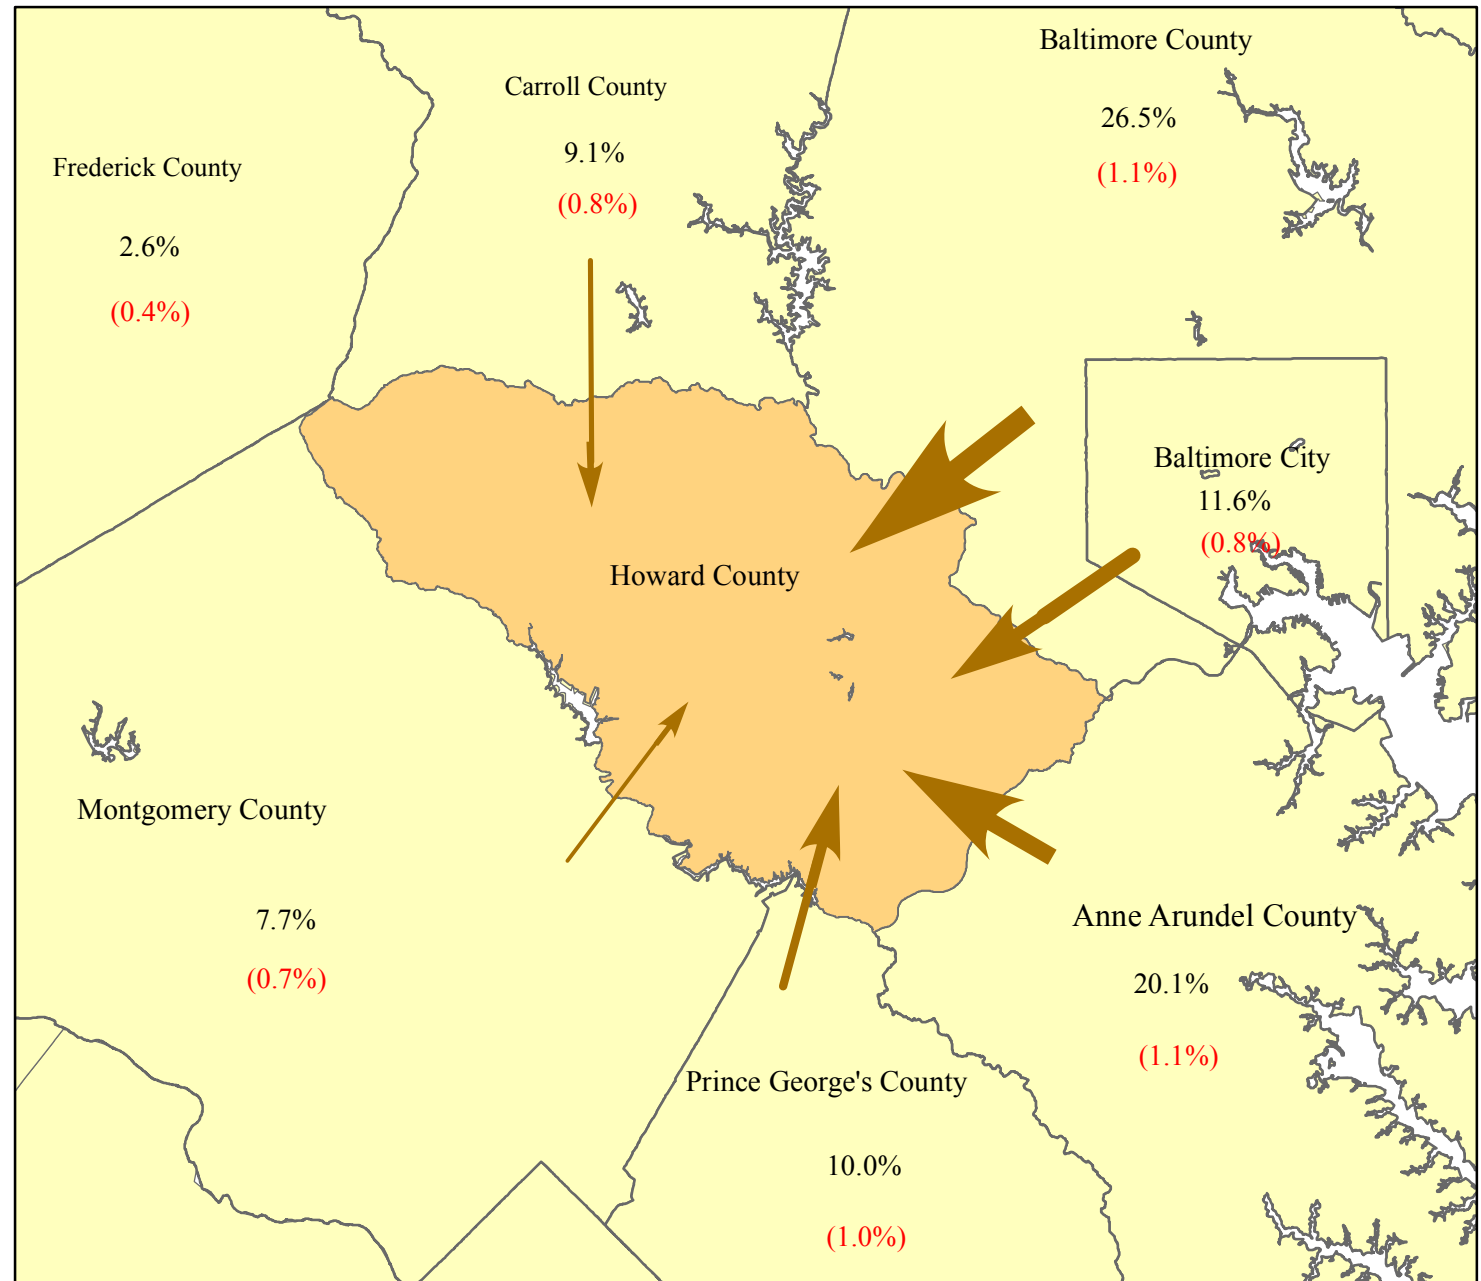

Distribution of Inter-County Commuters Working in Howard County 2006 - 2010

Howard County Workers

From:	Number	MOE
Howard County*	58,824	1,265
Other Counties**	88,148	2,893

Commuters From	Number	MOE
Baltimore County	23,385	1,071
Anne Arundel County	17,708	1,032
Baltimore City	10,213	754
Prince George's County	8,812	853
Carroll County	8,015	707
Montgomery County	6,763	662
Harford County	2,843	504
Frederick County	2,321	333
York County	1,105	208
Fairfax County	738	194
WASHINGTON, D. C.	616	168
Charles County	457	122
Queen Anne's County	442	139
Washington County	394	159
Adams County	378	97
Calvert County	303	105
Loudoun County	291	139
Arlington County	235	109
Cecil County	209	117
Berkeley County	157	88
Alexandria city	129	55
Prince William County	101	66
St. Mary's County	100	60
Caroline County	93	82
Reminder of Counties	2,340	316

(%) Margin of Error (+/-)

* Live and Work in Howard County

** Live outside Howard County & work in Howard County

Prepared by the Maryland Department of Planning, Planning Data & Analysis Unit

Source: U.S. Census Bureau, 2006-2010 American Community Survey Data, Journey-To-Work Commutation Data, March 2013.