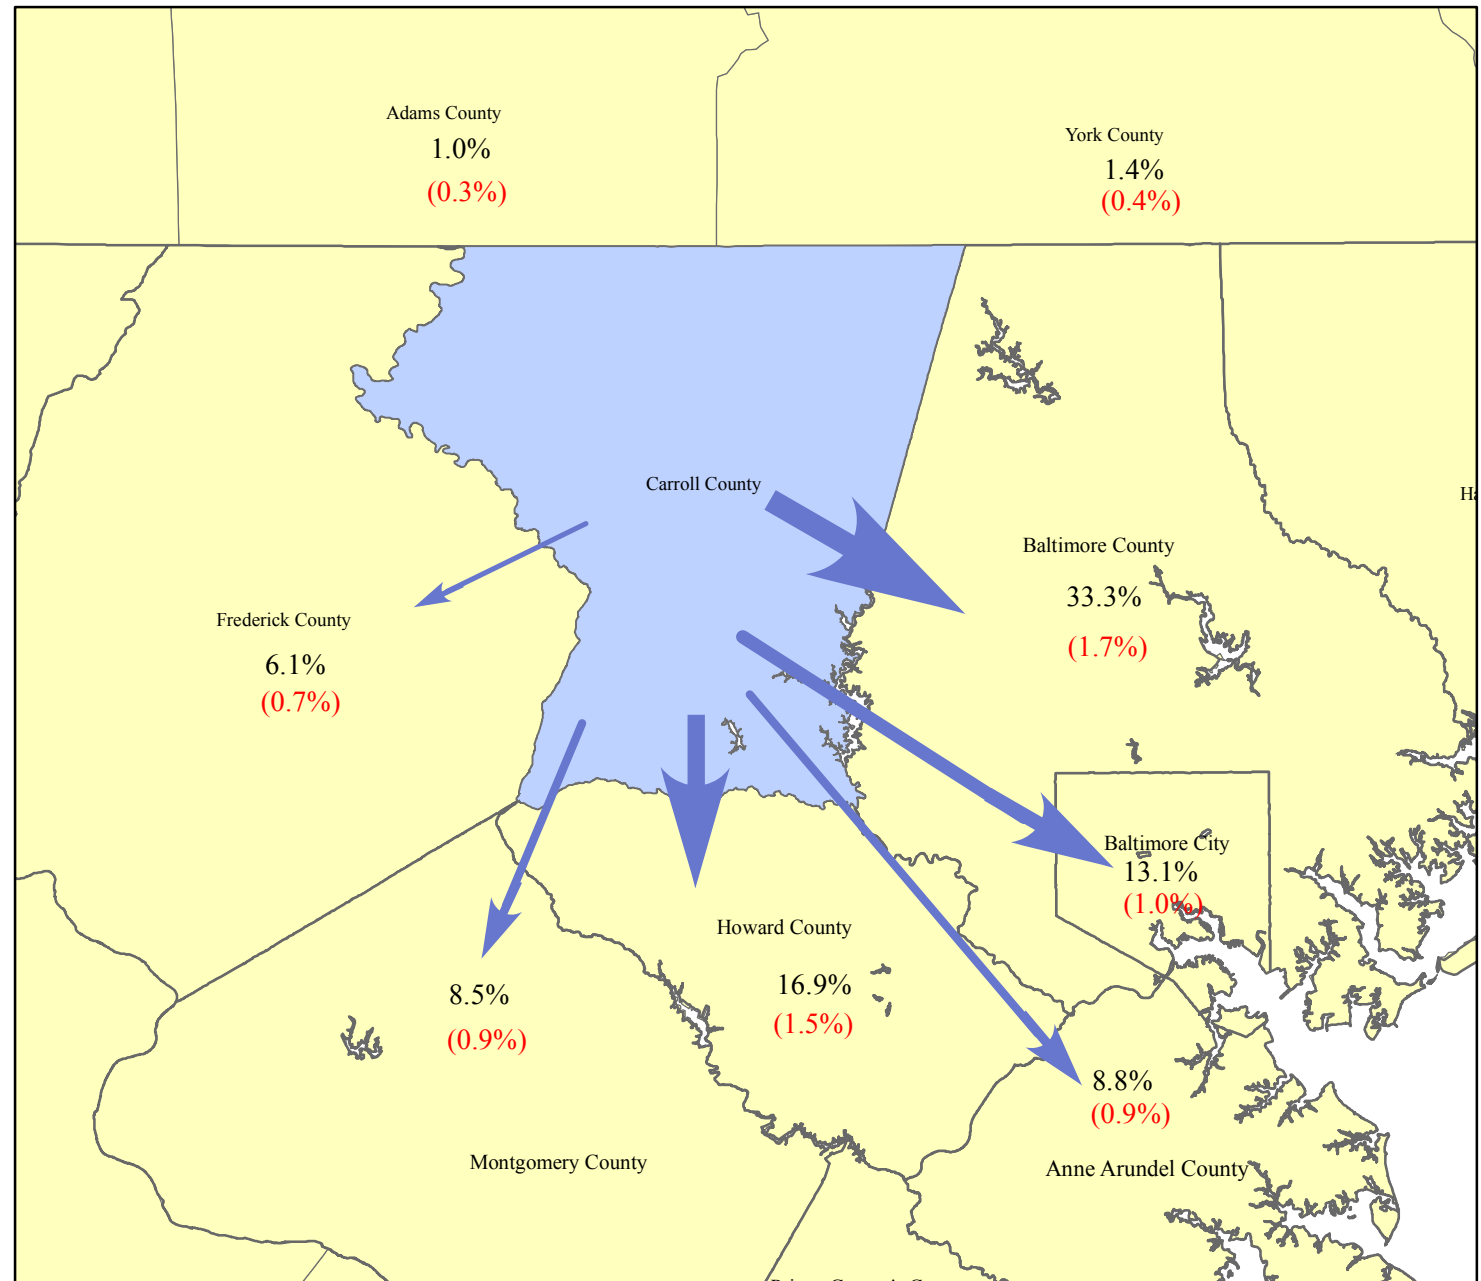

Distribution of Carroll County Commuters Working Outside the County 2006 - 2010

Carroll County Workers

To:	Number	MOE
Carroll County*	37,788	1,167
Other Counties**	47,299	2,208

Commuters To	Number	MOE
Baltimore County	15,756	820
Howard County	8,015	707
Baltimore City	6,199	498
Anne Arundel County	4,156	429
Montgomery County	4,027	411
Frederick County	2,876	332
Prince George's County	2,091	300
WASHINGTON, D. C.	1,059	195
York County	685	169
Adams County	489	163
Harford County	432	155
Fairfax County	256	107
Arlington County	205	95
Washington County	180	83
Loudoun County	86	65
Prince William County	75	61
Calvert County	65	61
Philadelphia County	36	27
Worcester County	34	38
Kent County	33	41
Lancaster County	30	38
Alexandria city	25	28
Chester County	23	25
Reminder of Counties	466	131

(%) Margin of Error (+/-)

* Live and Work in Carroll County

** Live in Carroll County & work outside Carroll County

Prepared by the Maryland Department of Planning, Planning Data & Analysis Unit

Source: U.S. Census Bureau, 2006-2010 American Community Survey Data, Journey-To-Work Commutation Data, March 2013.