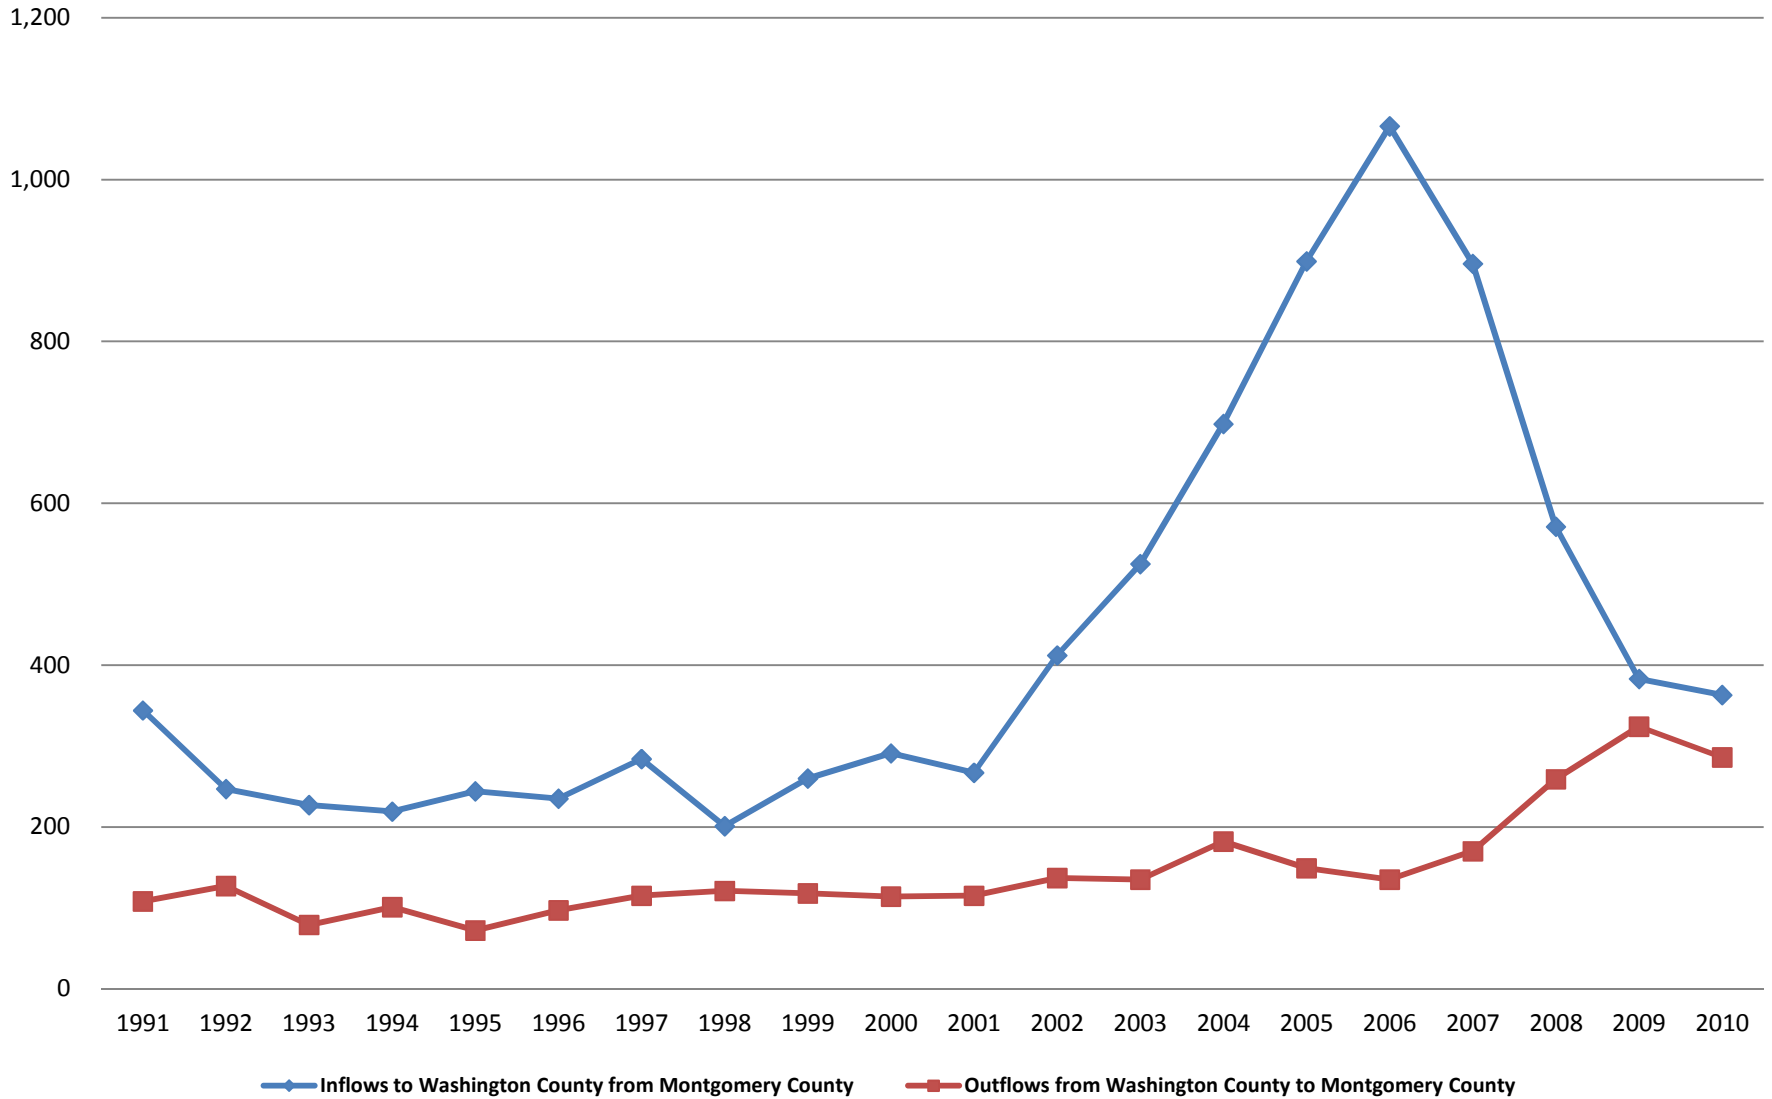

Chart 9. Annual In-Migration from Montgomery Co. to Washington Co. and Out-Migration from Washington Co. to Montgomery Co.

Prepared by the Maryland Department of Planning, from IRS State-to-State migration data, March 2013