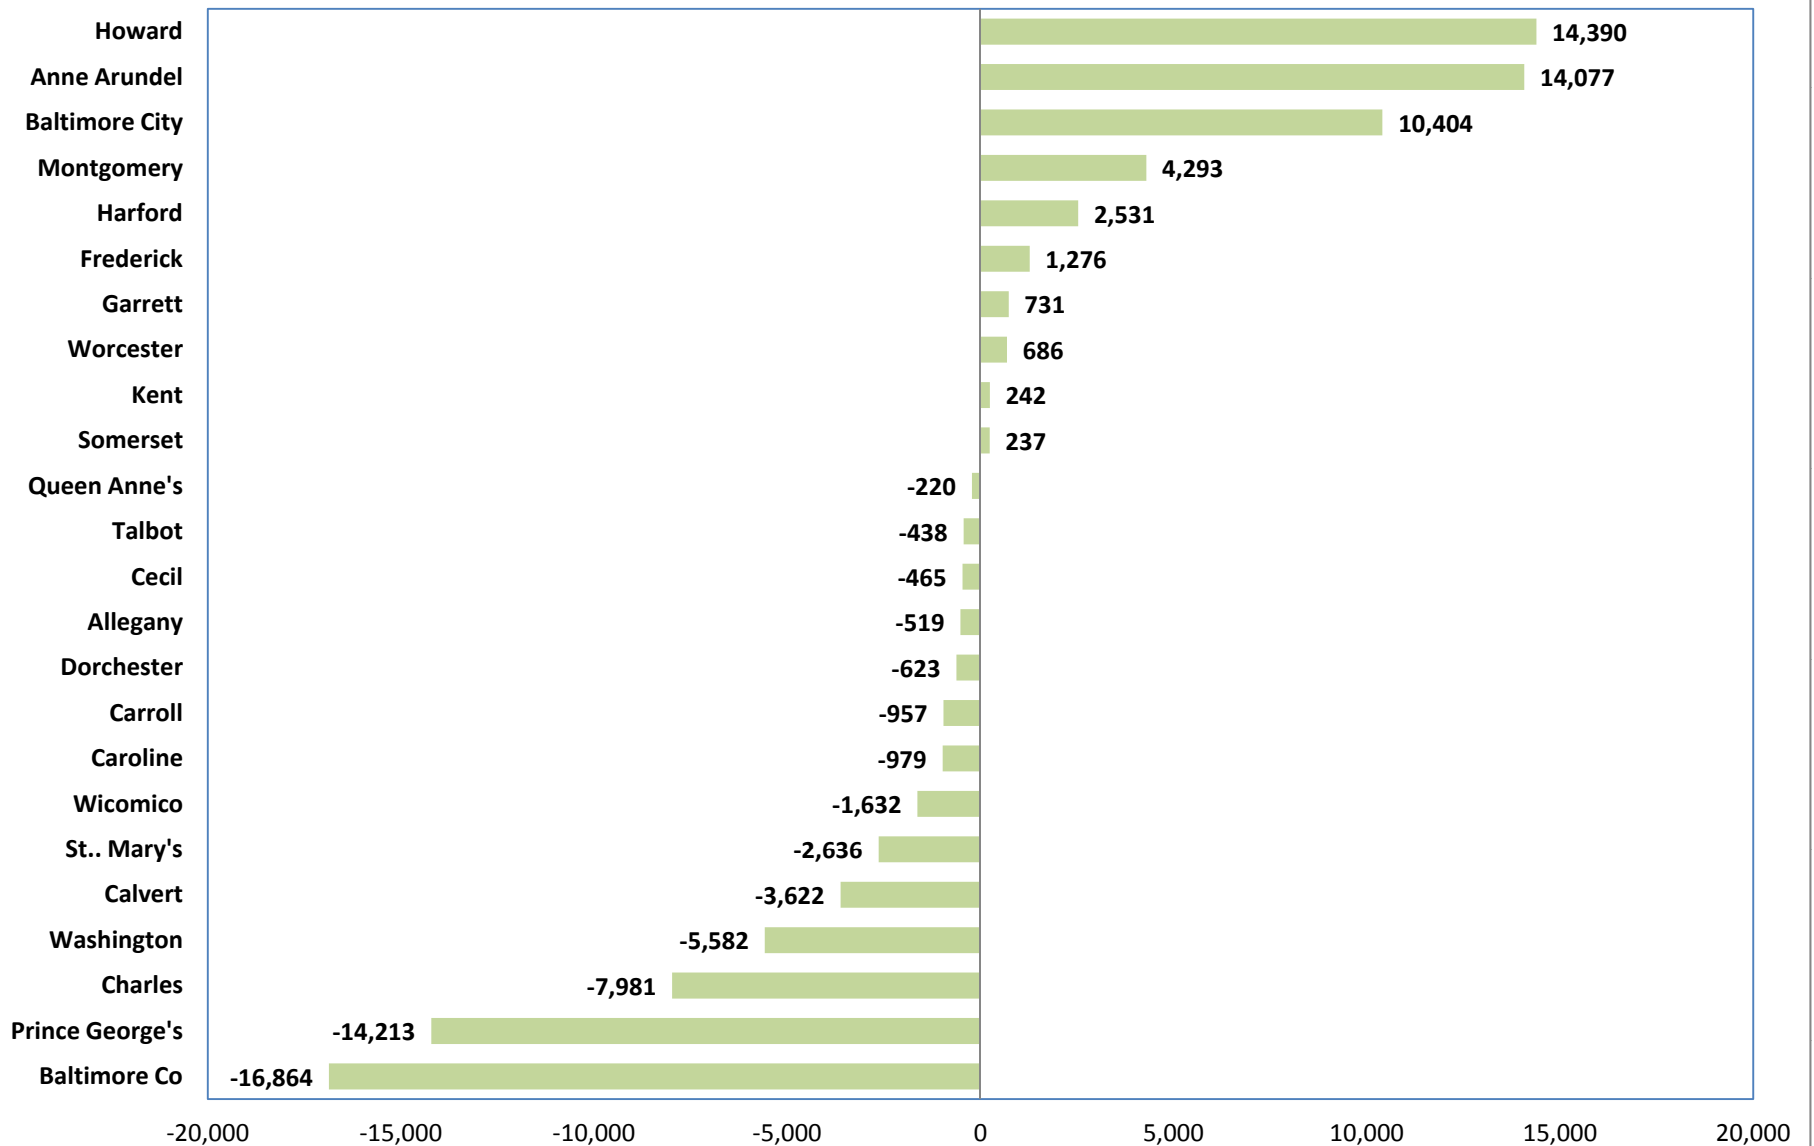

Chart 7. Change in Net Commutation by Jurisdiction, 2000 to 2006-2010

Prepared by the Maryland Department of Planning from Census 2000 CTPP, and 2006-2010 American Community Survey, March 2013