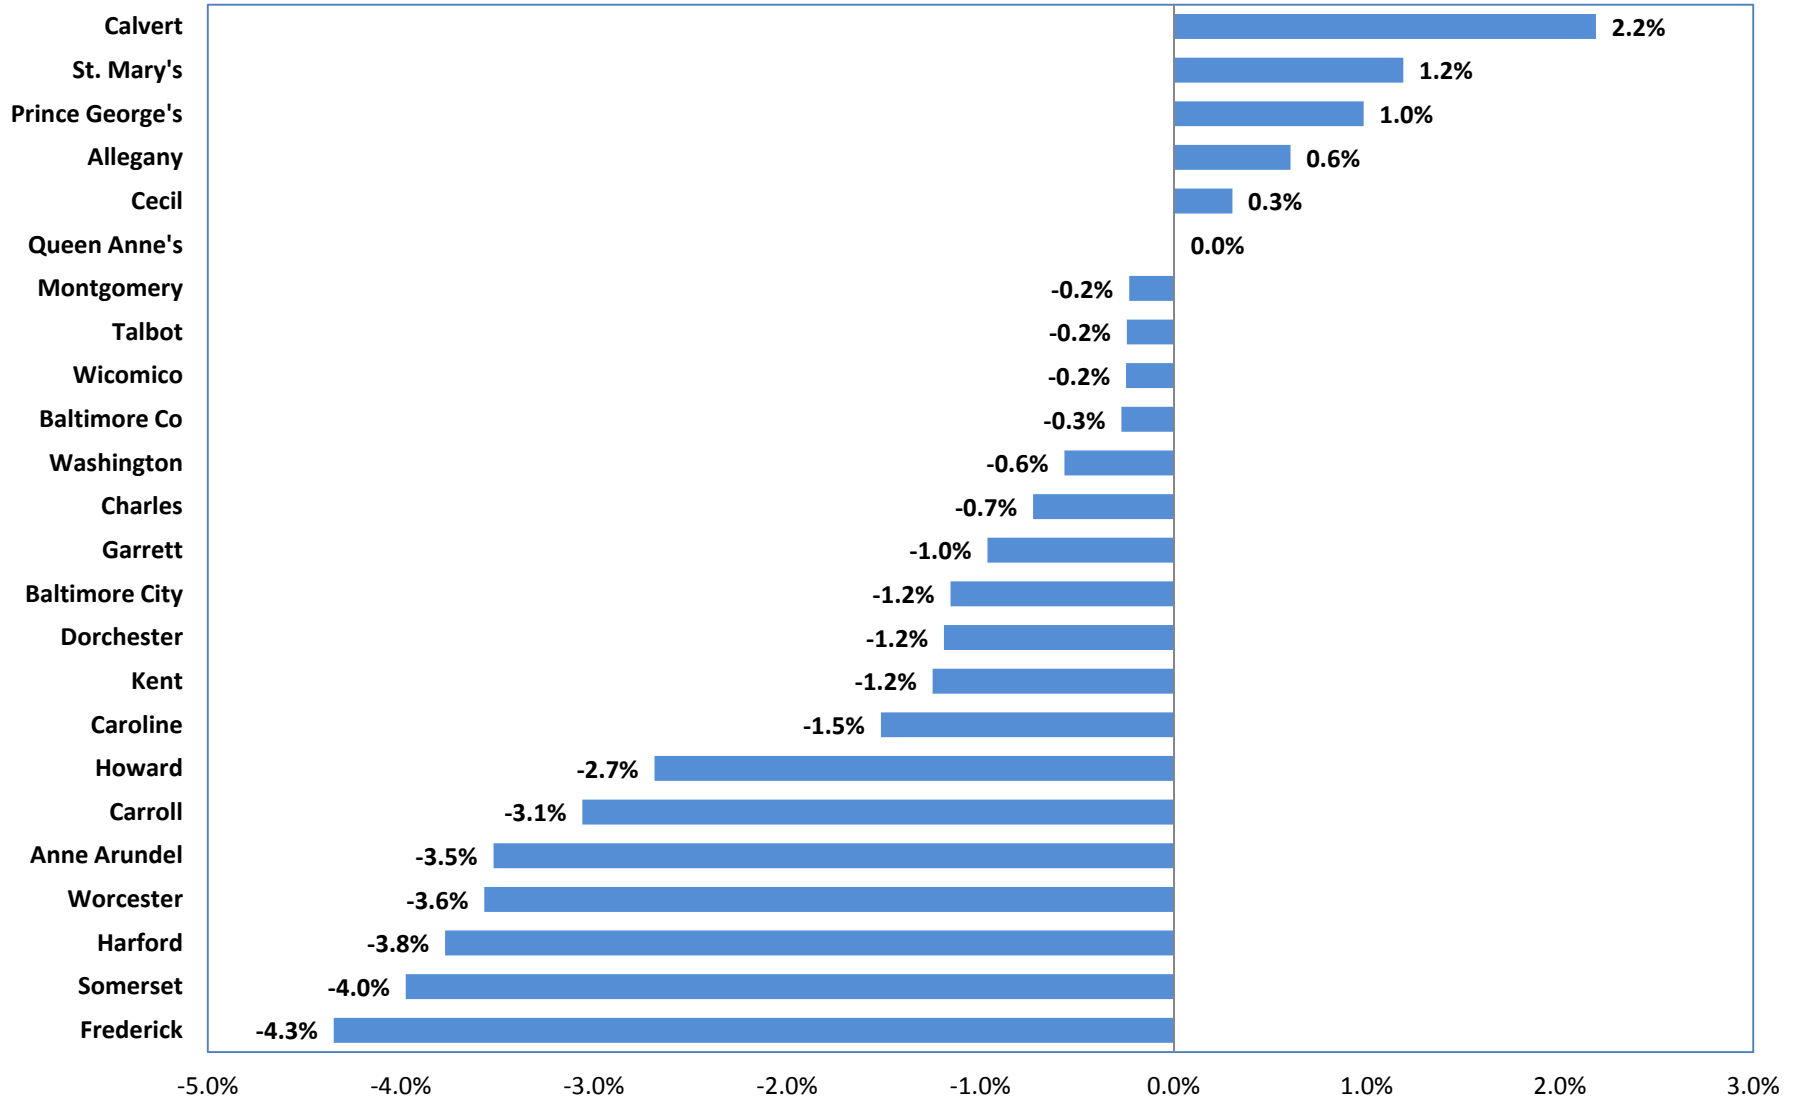

**Chart 15. Percentage Point Change in the Percent of Jobs Held by Jurisdiction Residents, 2000 to 2006-2010**

Prepared by the Maryland Department of Planning from Census 2000 CTPP and 2006-2010 ACS, March 2013