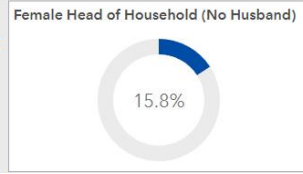

2020 Predicted Low Response Areas for Census 2020 in Maryland

Allegheny County

Total Population

2,625

Total Housing Units

1,479

Mail (Self) Response Rate

77.8%

Median Household Income

\$25,120

Current Selection: Census Tract 1000, Allegheny County, MD

Data source for All charts : 2016 planning database, ACS data.

USEFUL LINKS

Maryland Census 2020 Website

<https://census.maryland.gov/Pages/default.aspx>