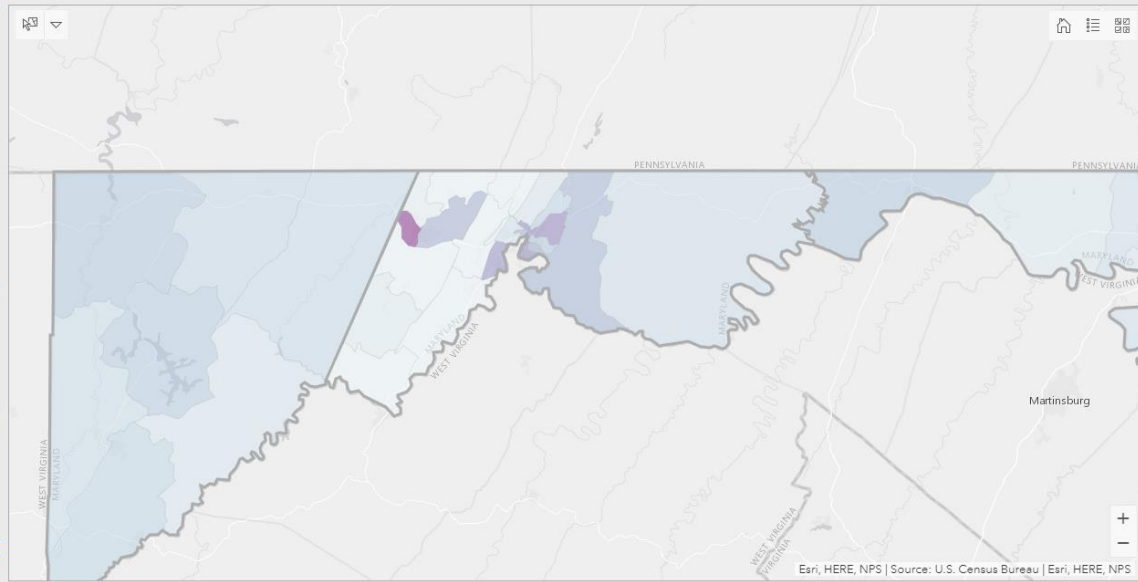

- Block Boundary Suggestion program
- Local Update of Census Addresses
- Participant Statistical Areas Program
- Voting District Project
- Count Review Program
- New Construction Program

MARYLAND LOW RESPONSE AREA TOOL

2020 Predicted Low Response Areas for Census 2020 in Maryland

Allegheny County

Total Population

2,625

Total Housing Units

1,479

Mail (Self) Response Rate

77.8%

Median Household Income

\$25,120

Current Selection: Census Tract 1000, Allegheny County, MD

Data source for All charts : 2016 planning database, ACS data.

USEFUL LINKS

Maryland Census 2020 Website

<https://census.maryland.gov/Pages/default.aspx>