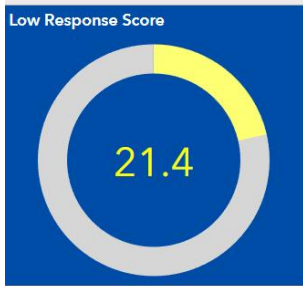

MARYLAND LOW RESPONSE AREA TOOL

2020 Predicted Low Response Areas for Census 2020 in Maryland

Allegheny County

Total Population

2,625

Total Housing Units

1,479

Mail (Self) Response Rate

77.8%

Median Household Income

$25,120