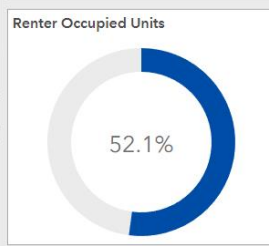

2020 Predicted Low Response Areas for Census 2020 in Maryland

Allegheny County

Total Population

2,625

Total Housing Units

1,479

Mail (Self) Response Rate

77.8%

Median Household Income

\$25,120

Current Selection: Census Tract 1000, Allegheny County, MD

Data source for All charts : 2016 planning database, ACS data.

USEFUL LINKS

Maryland Census 2020 Website

<https://census.maryland.gov/Pages/default.aspx>