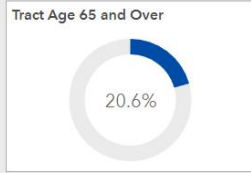

Data source for All charts : 2016 planning database, ACS data.