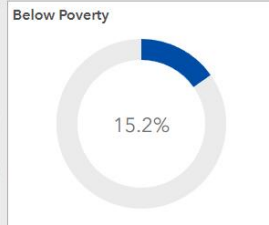

2020 Predicted Low Response Areas for Census 2020 in Maryland

Allegheny County

Total Population

2,625

Total Housing Units

1,479

Mail (Self) Response Rate

77.8%

Median Household Income

\$25,120

Current Selection: Census Tract 1000, Allegheny County, MD

Data source for All charts : 2016 planning database, ACS data.

USEFUL LINKS

Maryland Census 2020 Website

<https://census.maryland.gov/Pages/default.aspx>