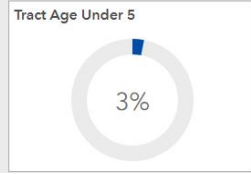

Data source for All charts : 2016 planning database, ACS data.