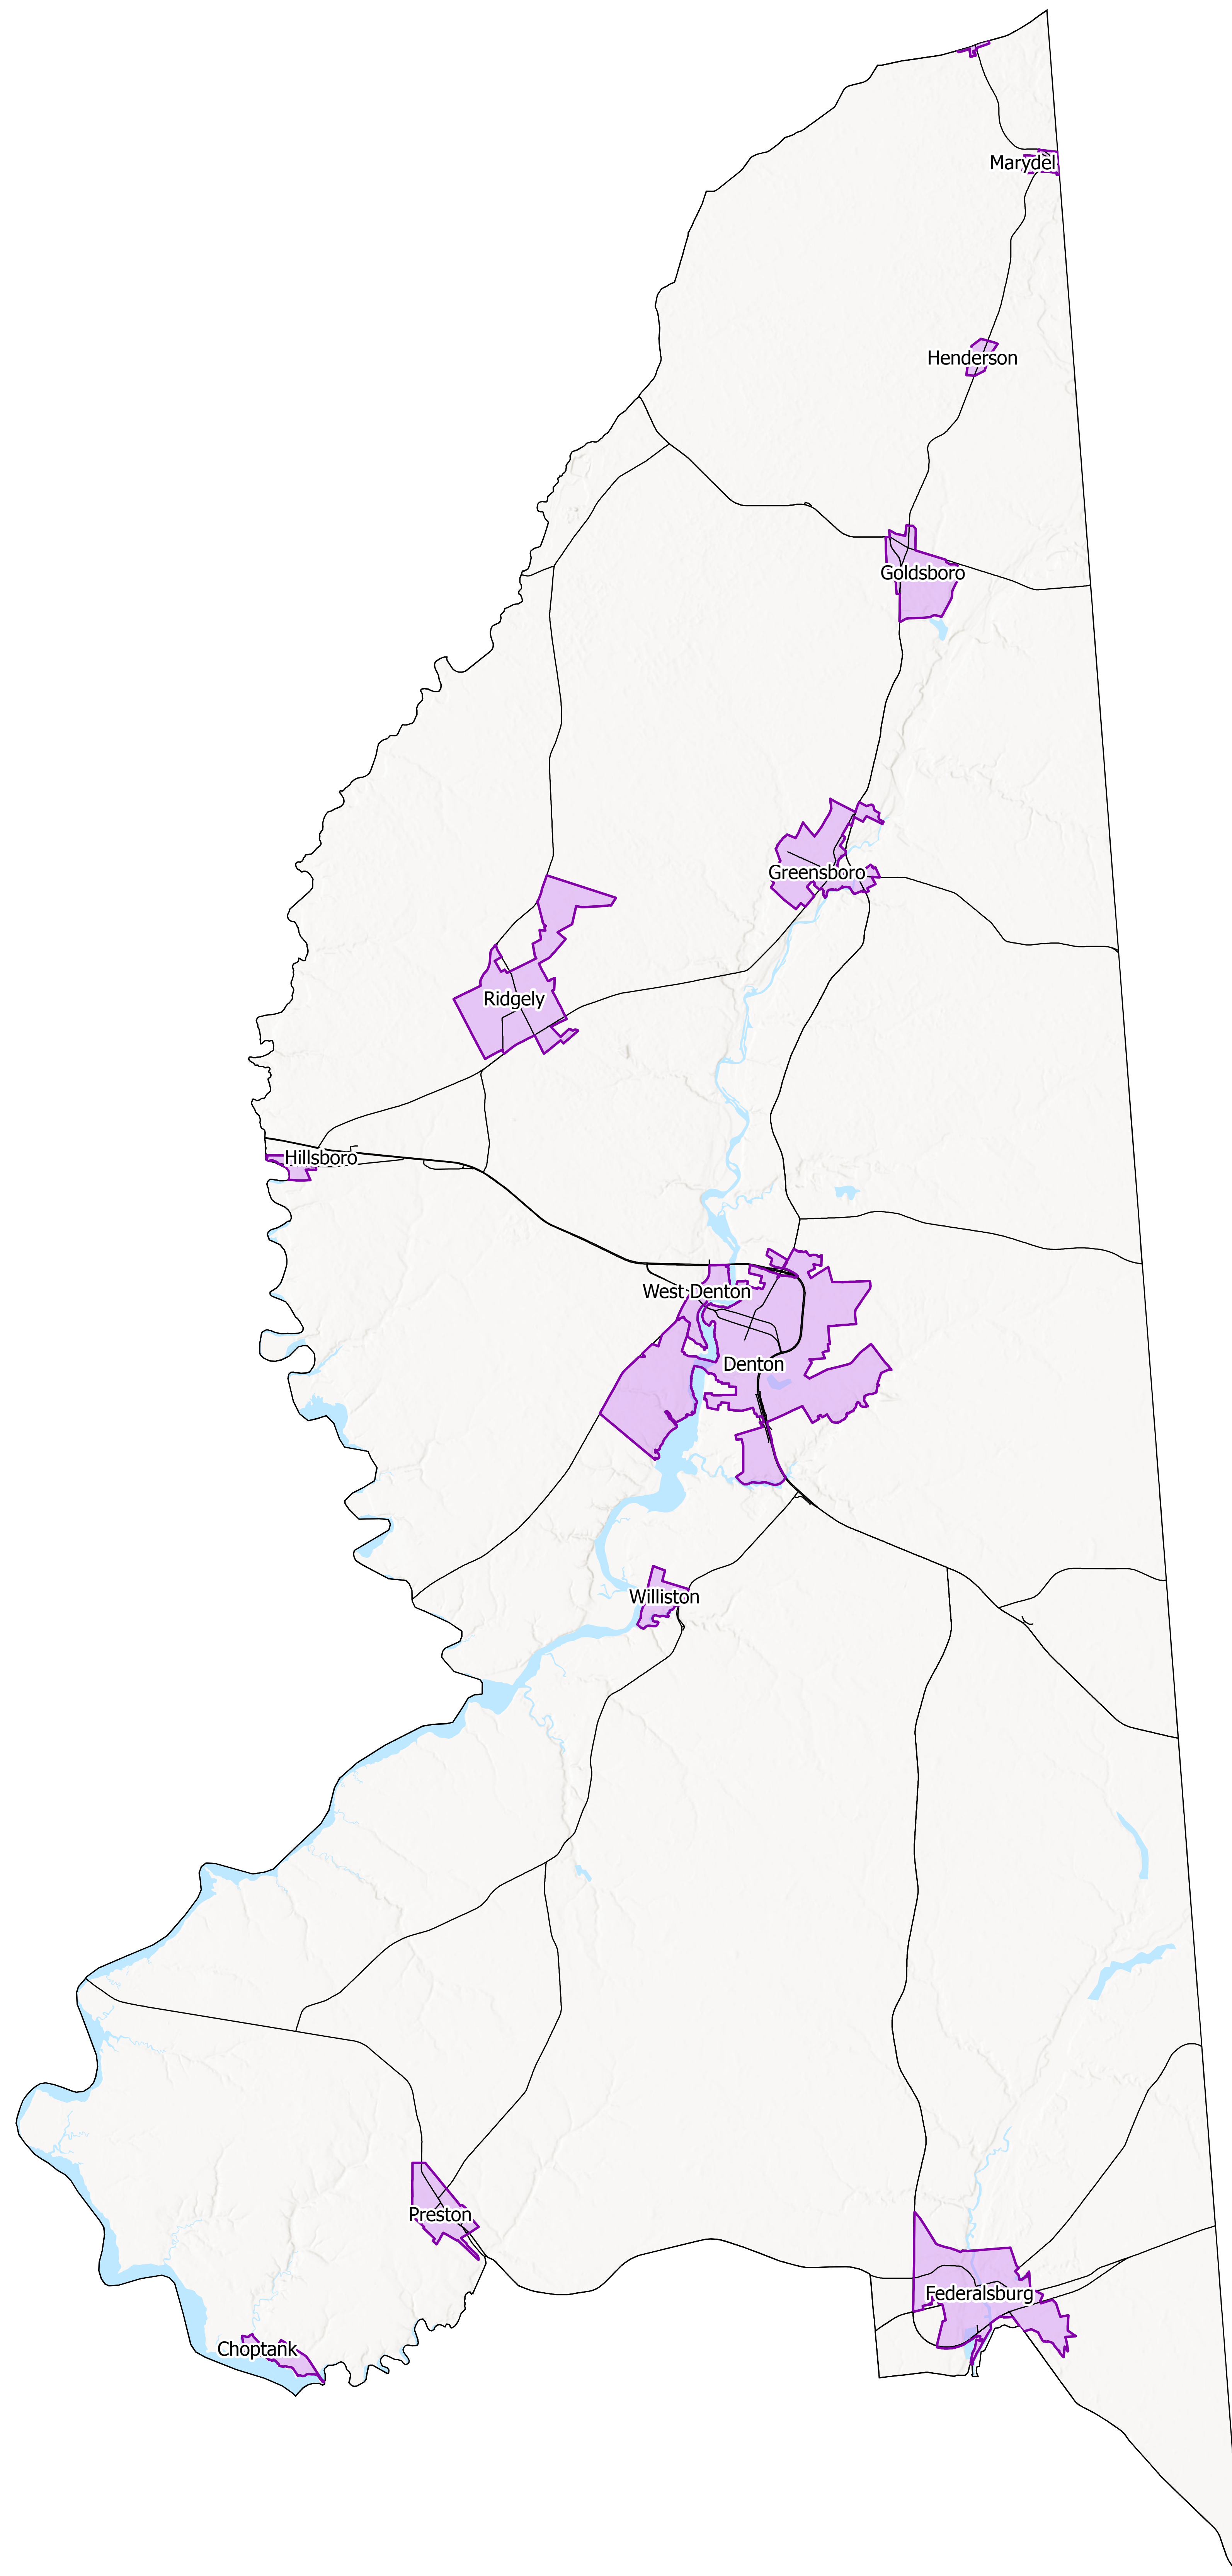

Caroline County, Maryland 2020 Census Places

ESRI, NASA, NOAA, USGS, FEMA