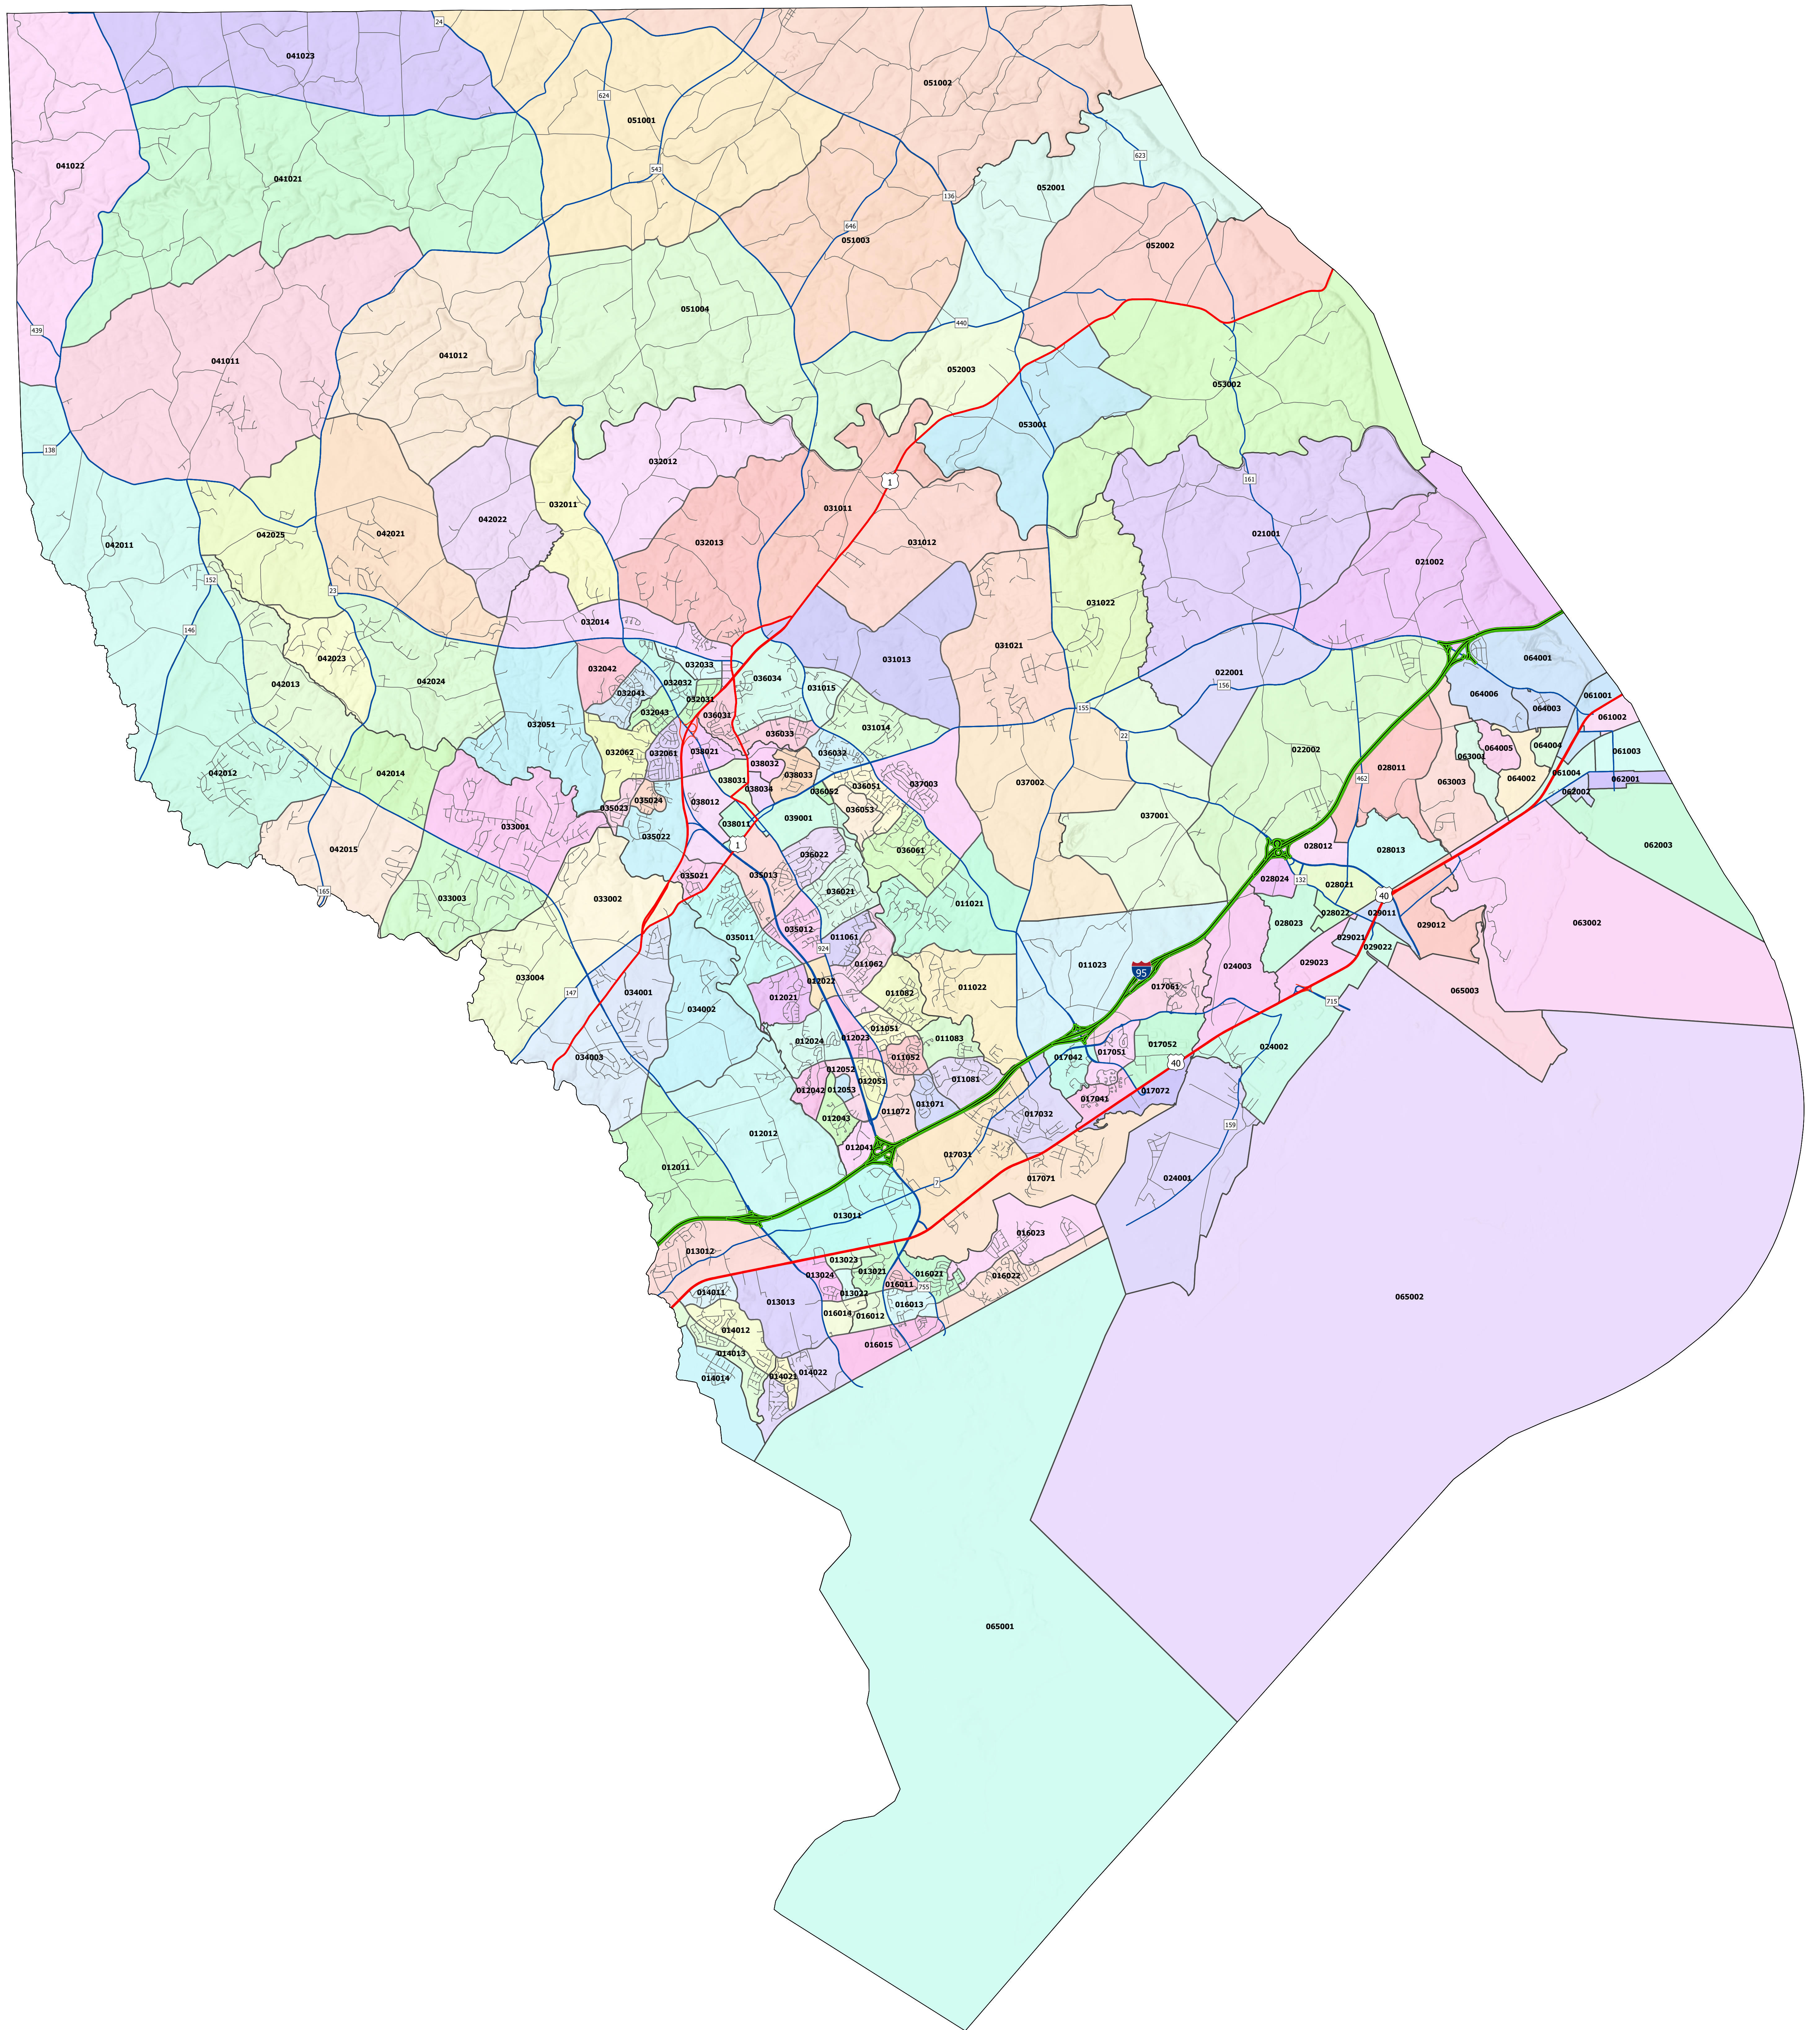

# Harford County, Maryland 2020 Block Groups

Fig. NASA, NOAA, USGS, FEMA