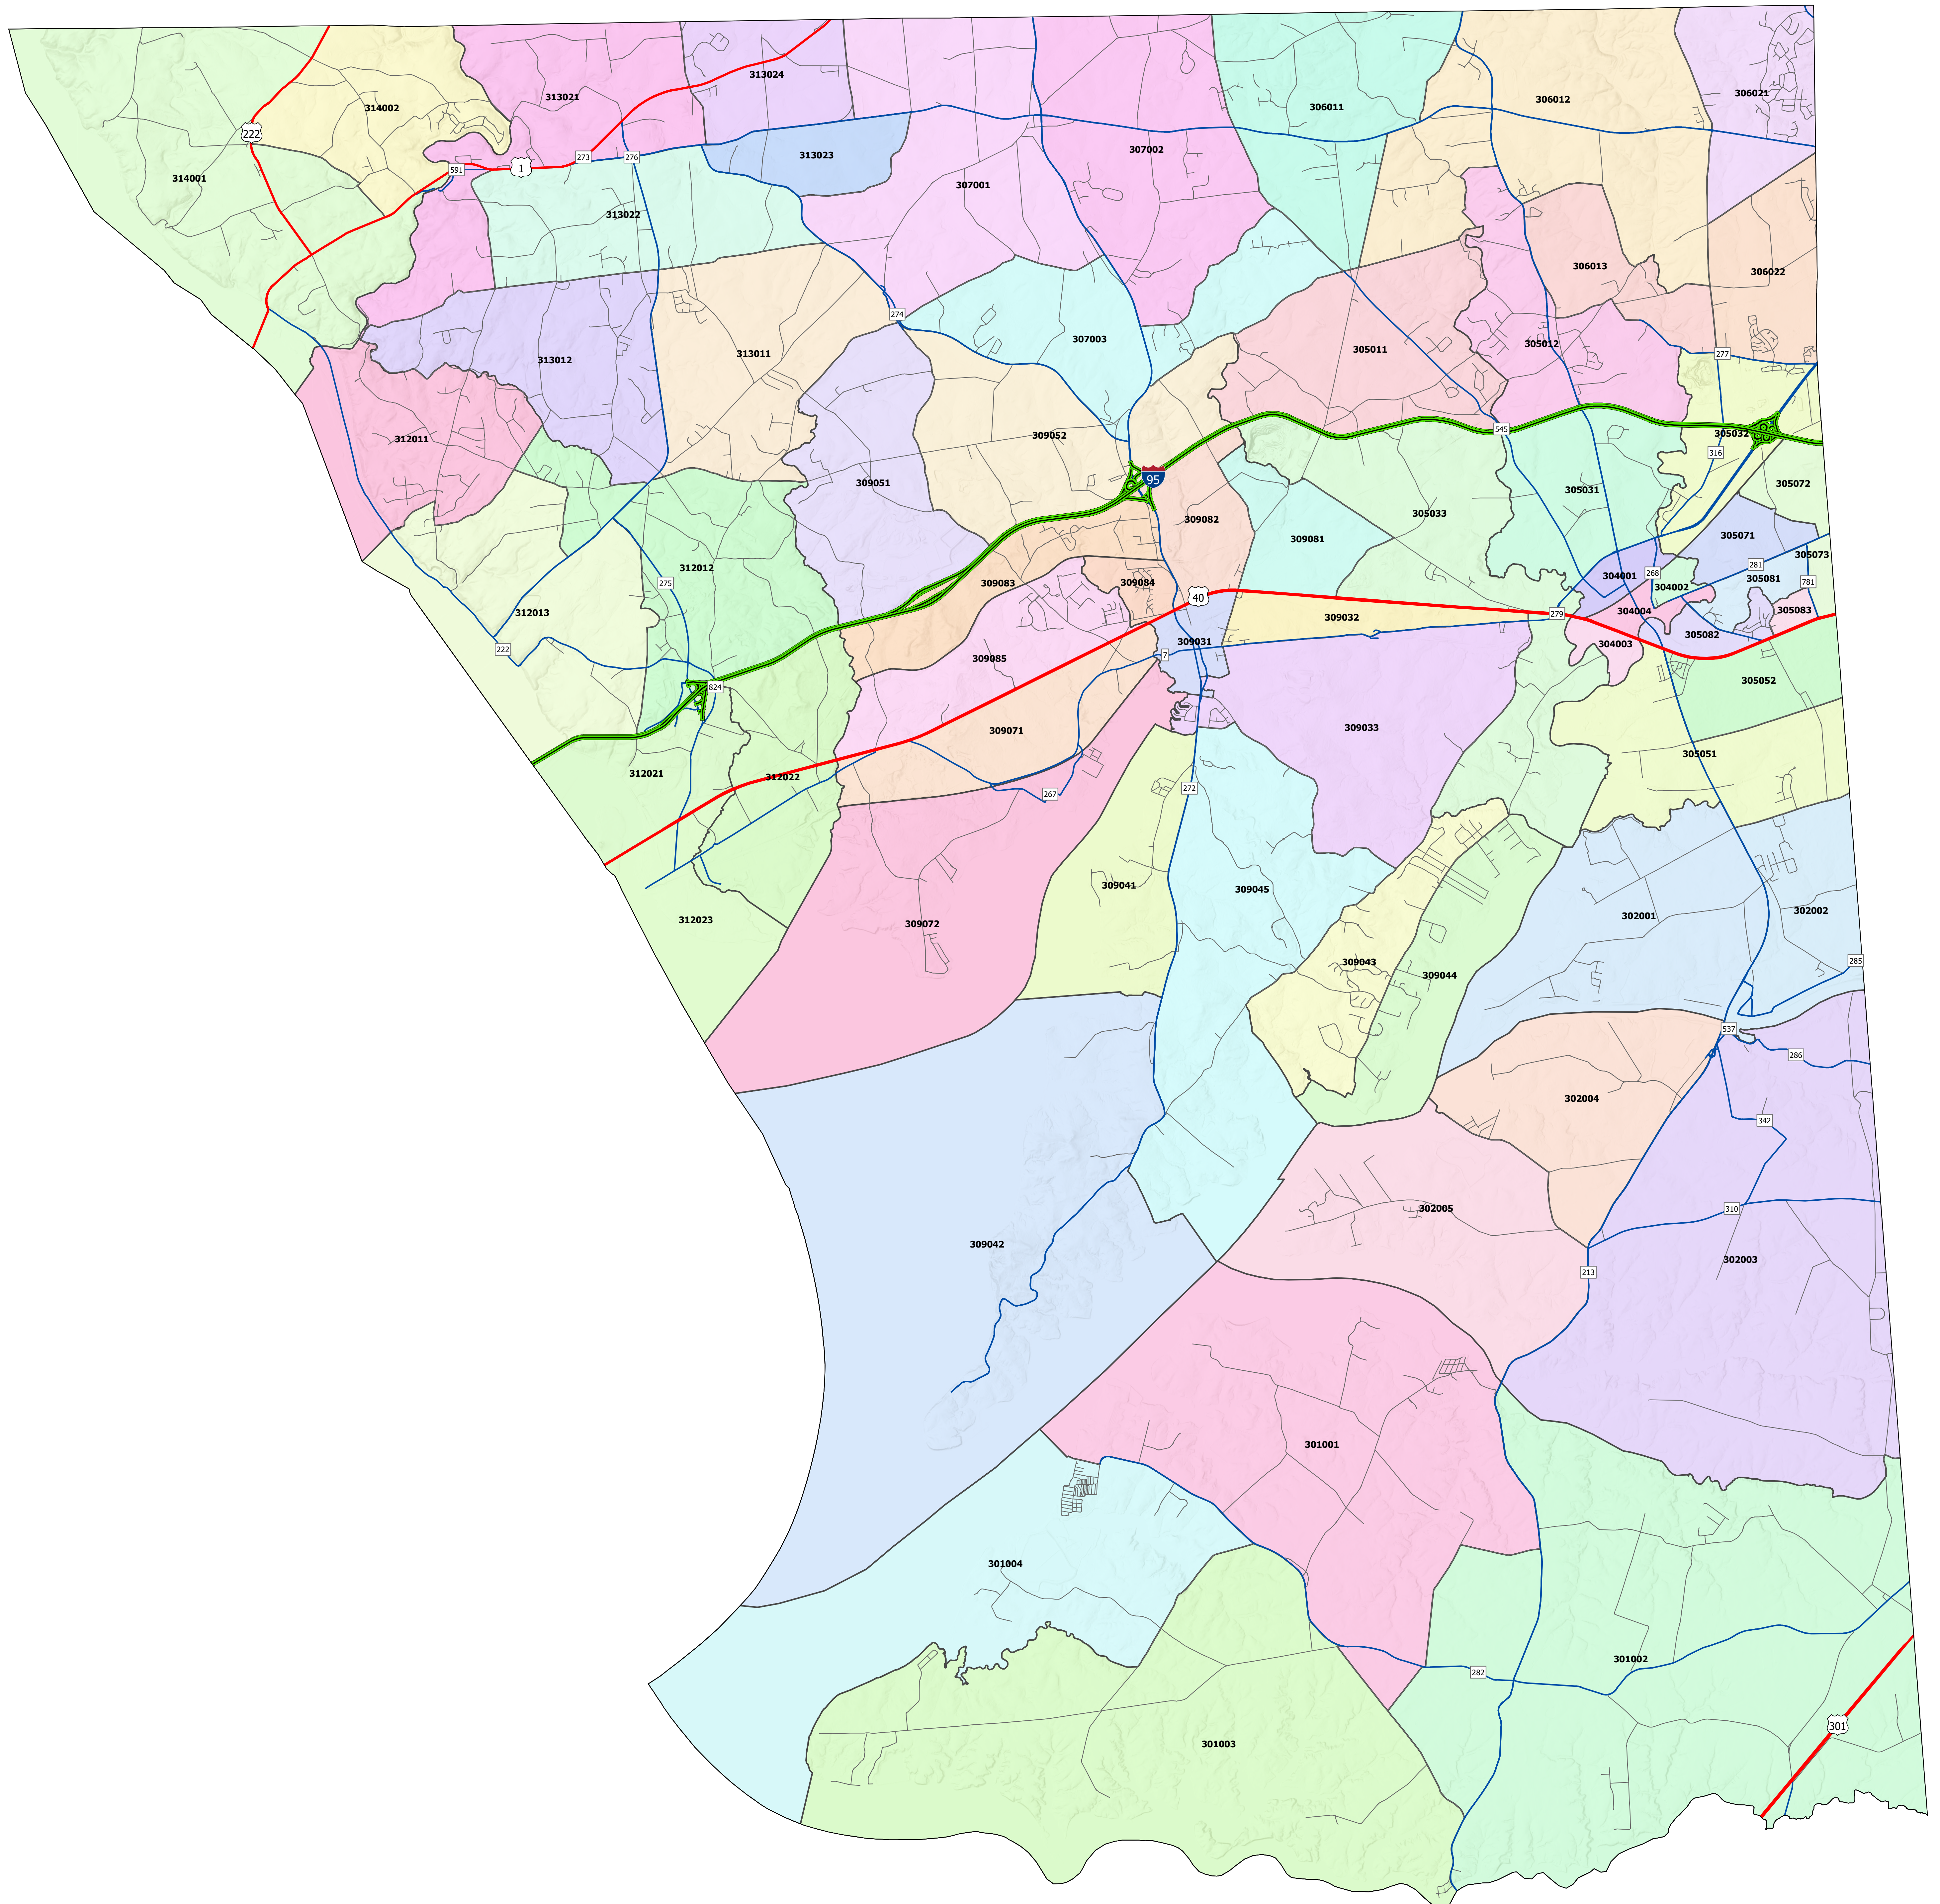

Cecil County, Maryland 2020 Block Groups

ESRI, NASA, NOAA, USGS, FEMA