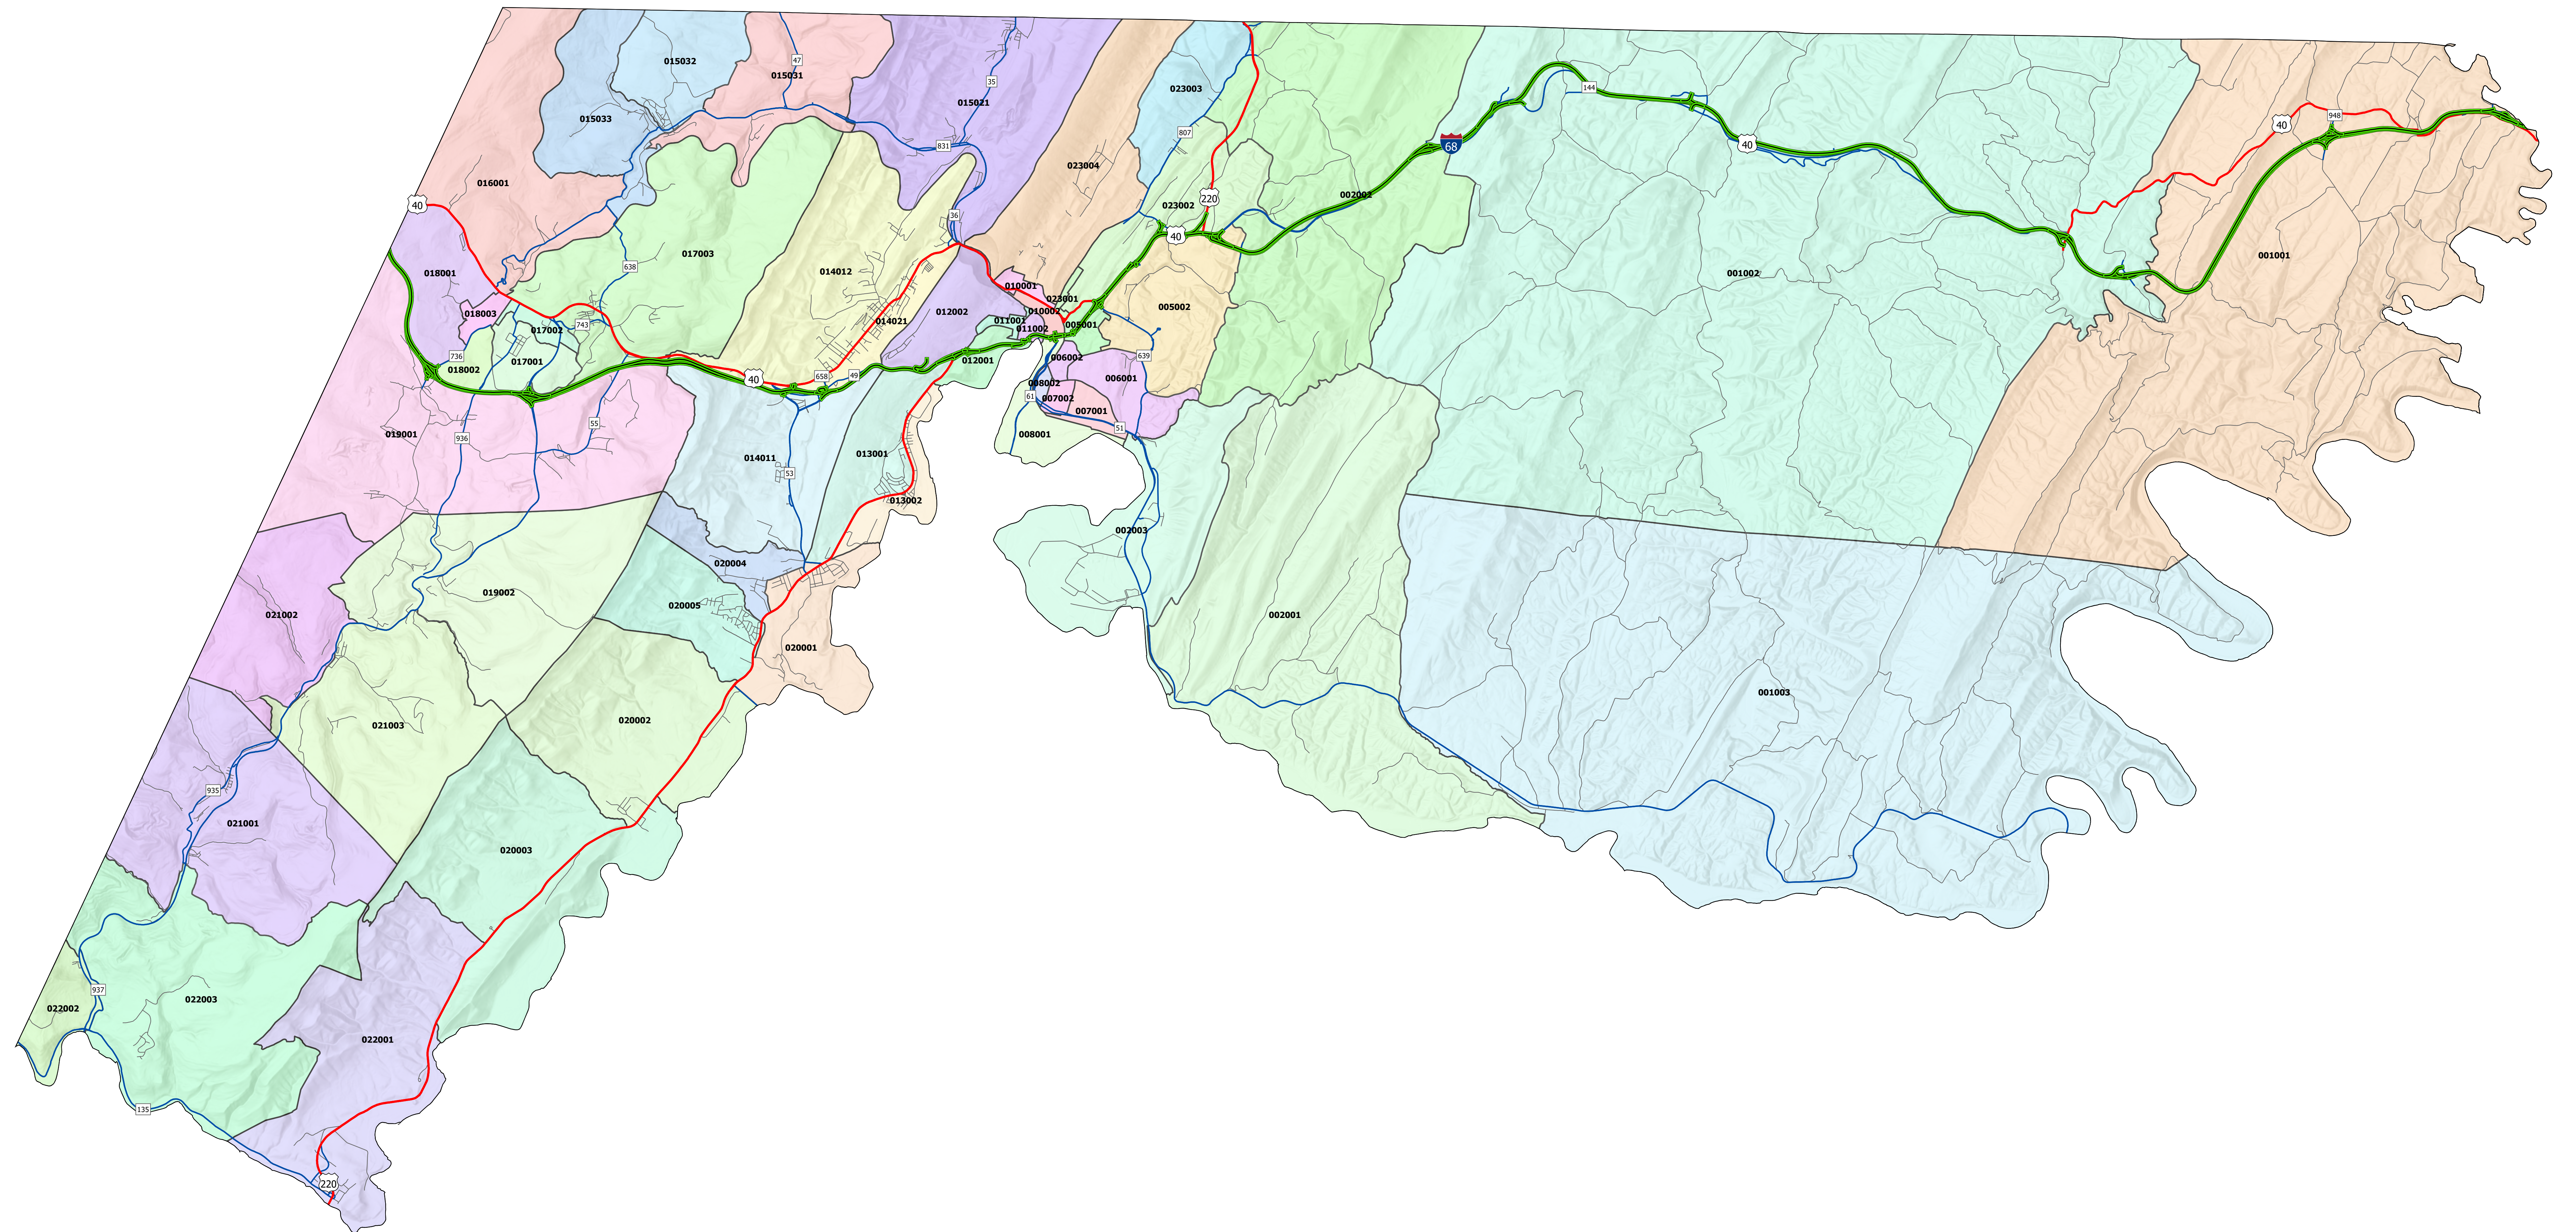

# Allegany County, Maryland 2020 Block Groups

Esri, NASA, NOAA, USGS, FEMA