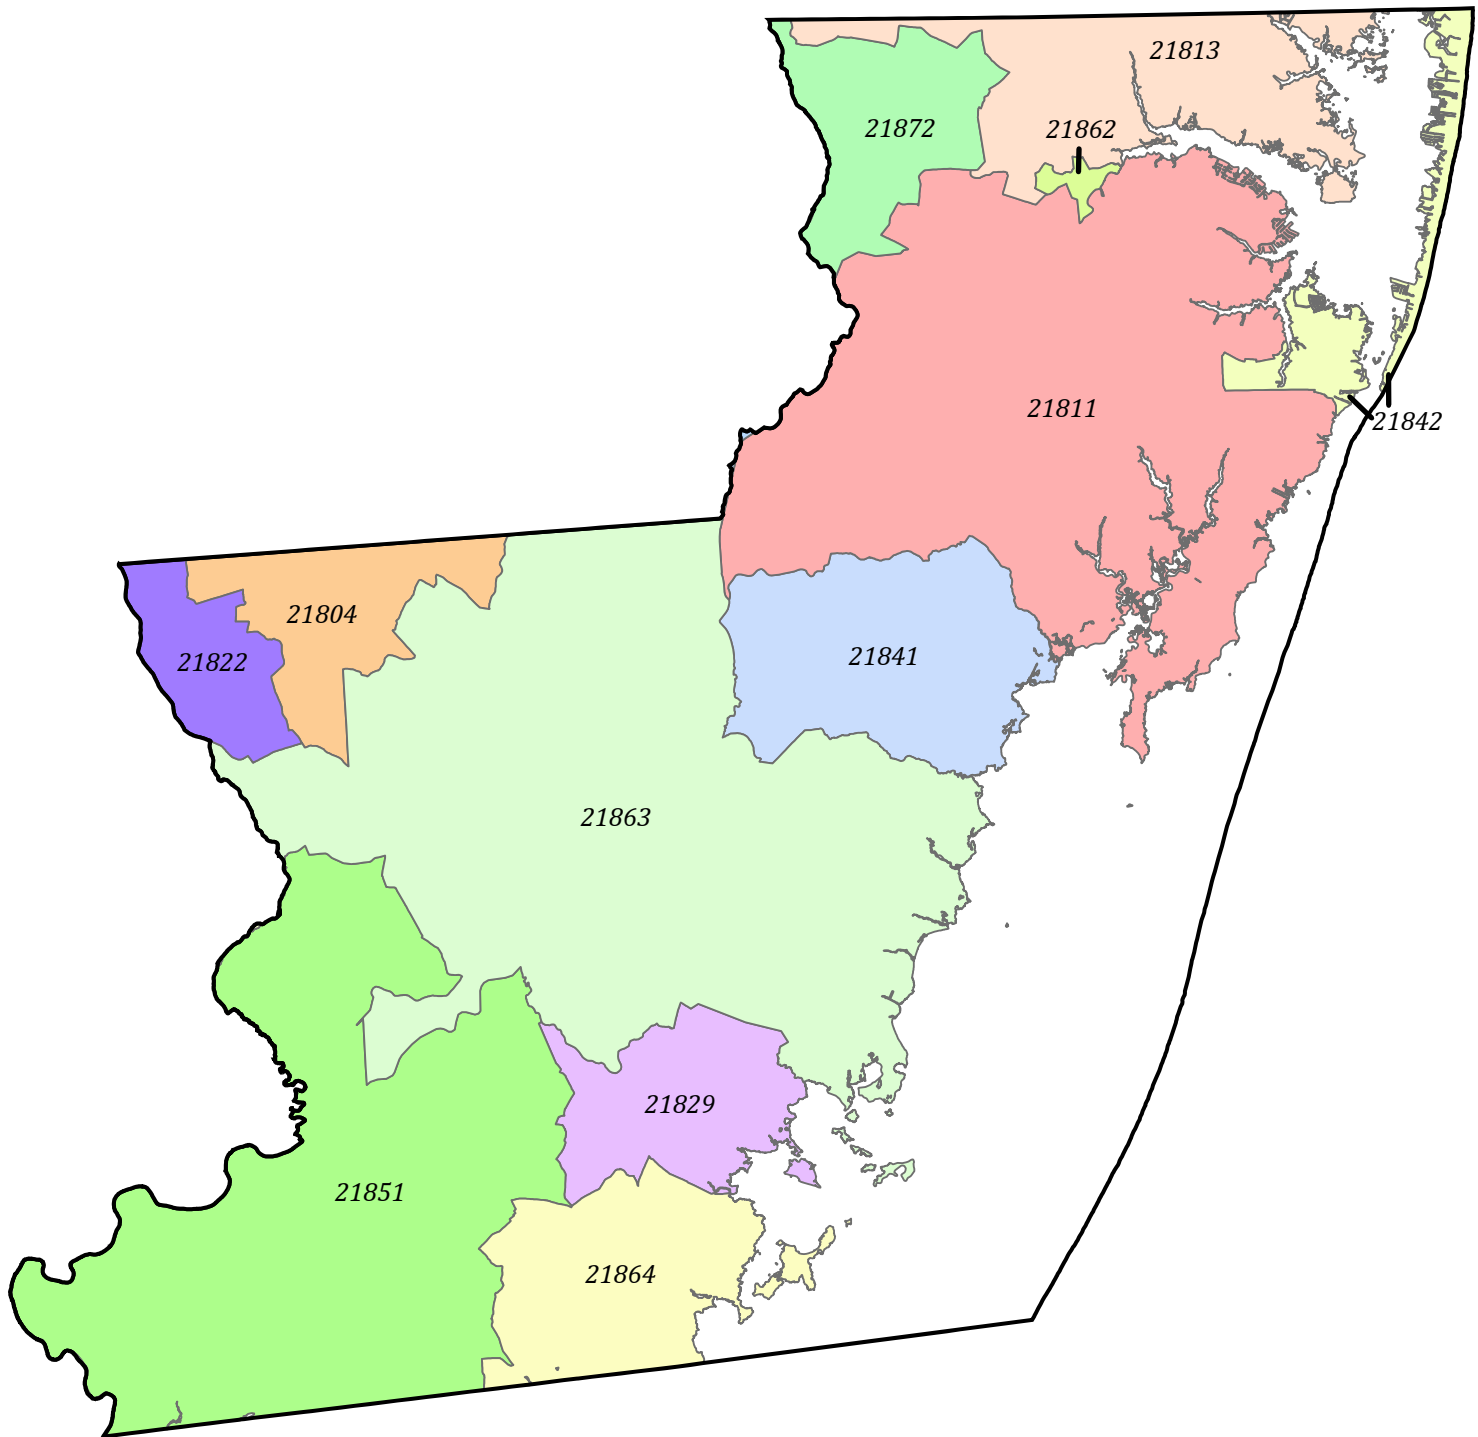

Worcester County Zip Code Tabulation Areas 2020

Source: Maryland Department of Planning
Projections and State Data Center
Source: 2020 Census TIGER/Line Files