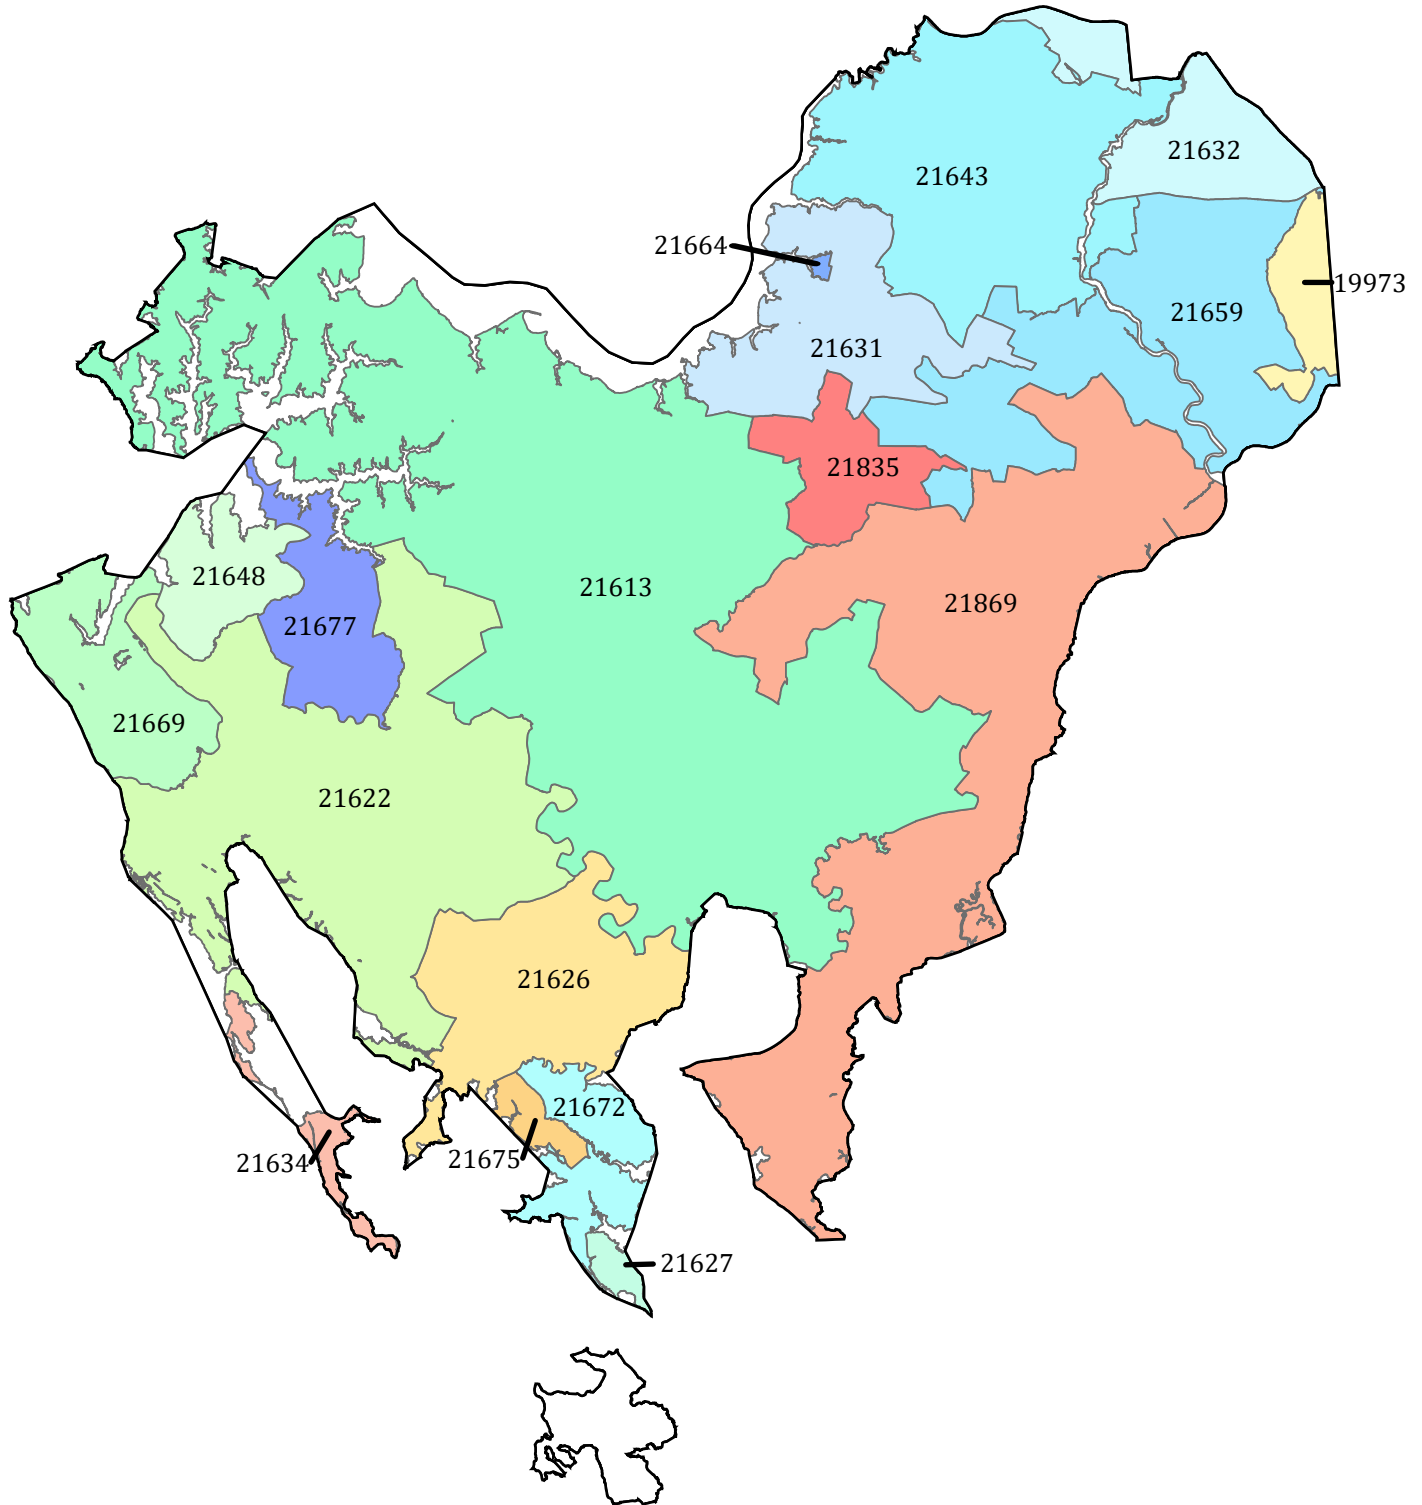

Dorchester County Zip Code Tabulation Areas 2020

Source: Maryland Department of Planning
Projections and State Data Center
Source: 2020 Census TIGER/Line Files

0 1.5 3 6 9 12 Miles