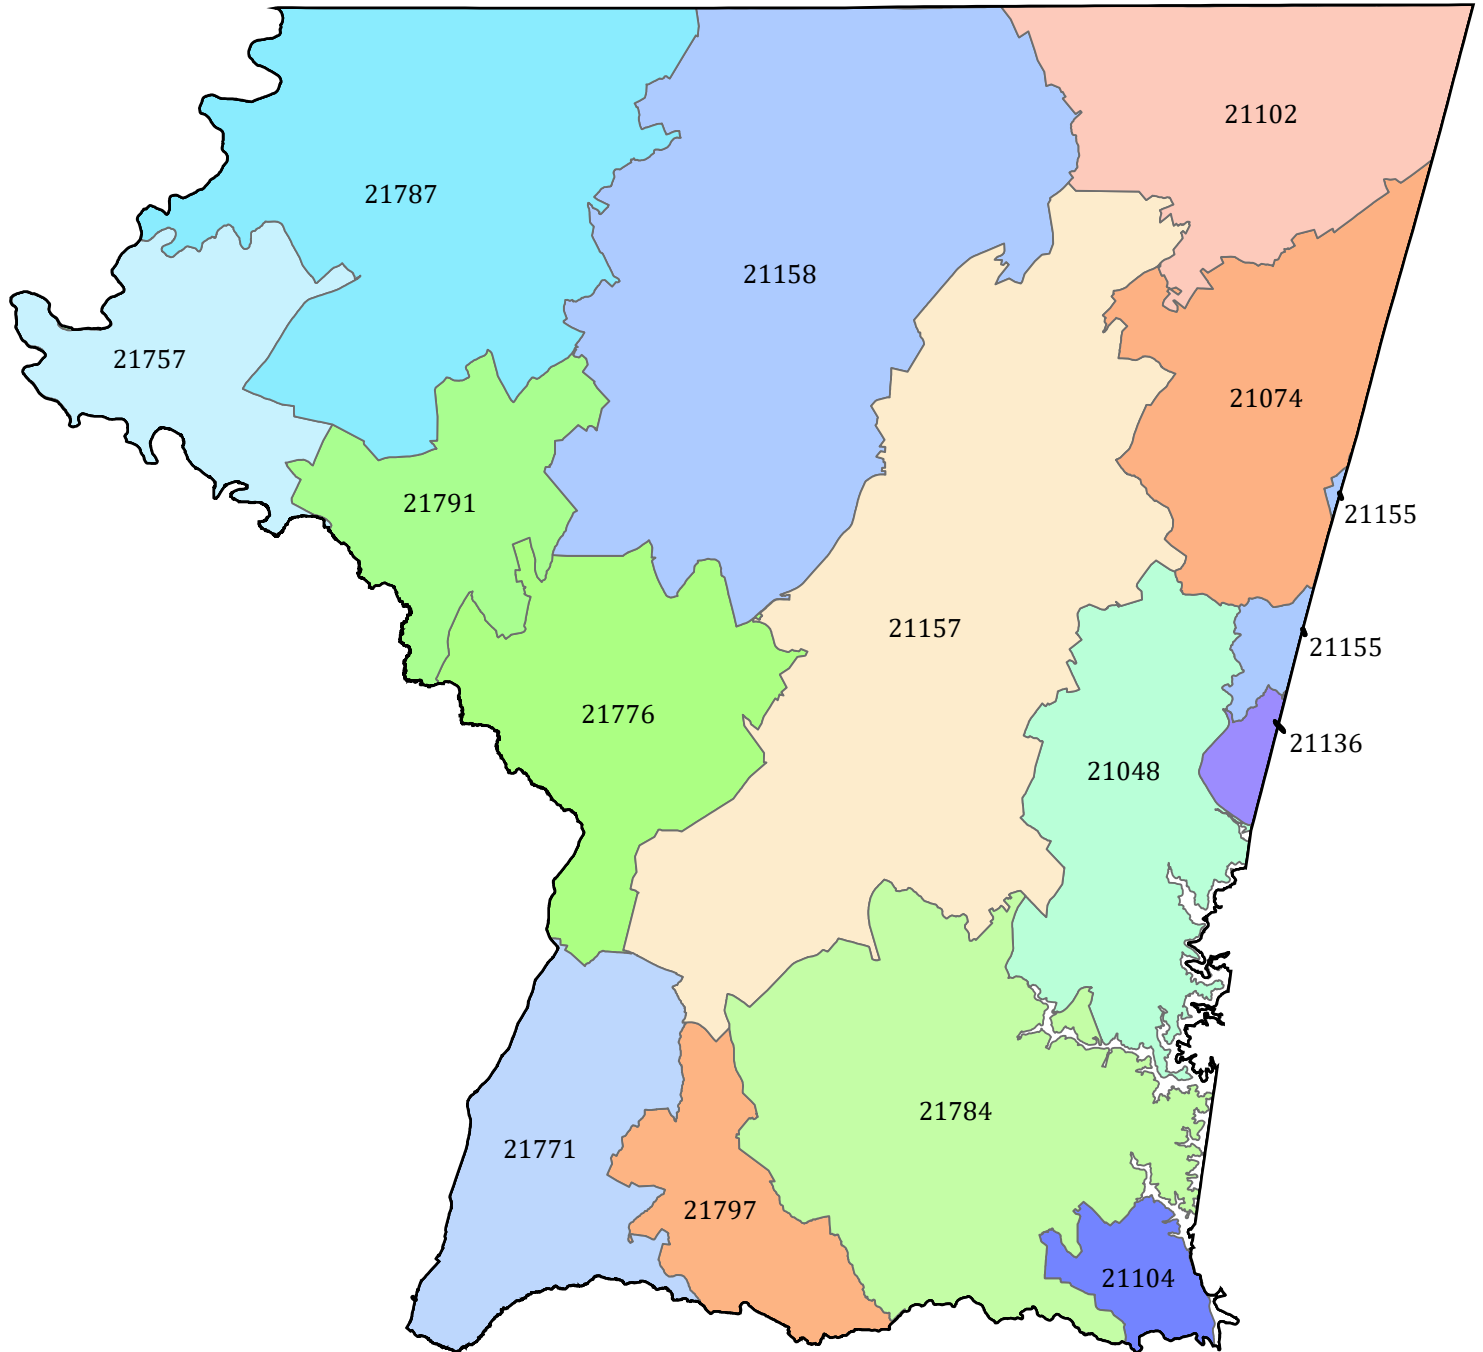

Carroll County Zip Code Tabulation Areas 2020

Source: Maryland Department of Planning
Projections and State Data Center
Source: 2020 Census TIGER/Line Files