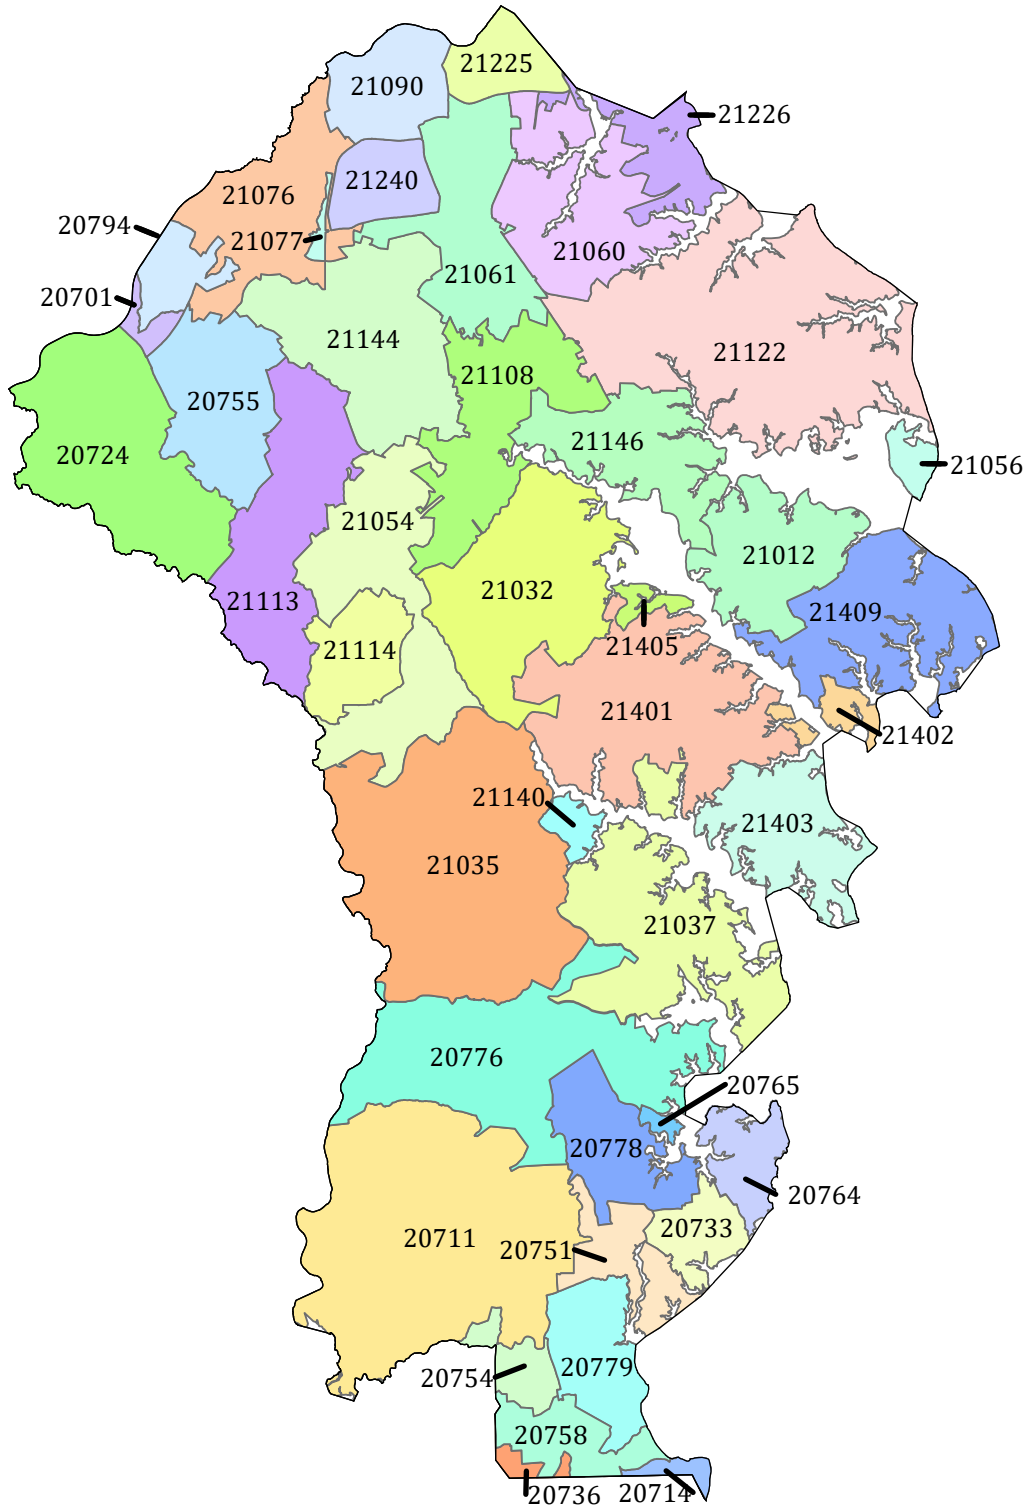

Anne Arundel County Zip Code Tabulation Areas 2020

Source: Maryland Department of Planning
Projections and State Data Center
Source: 2020 Census TIGER/Line Files