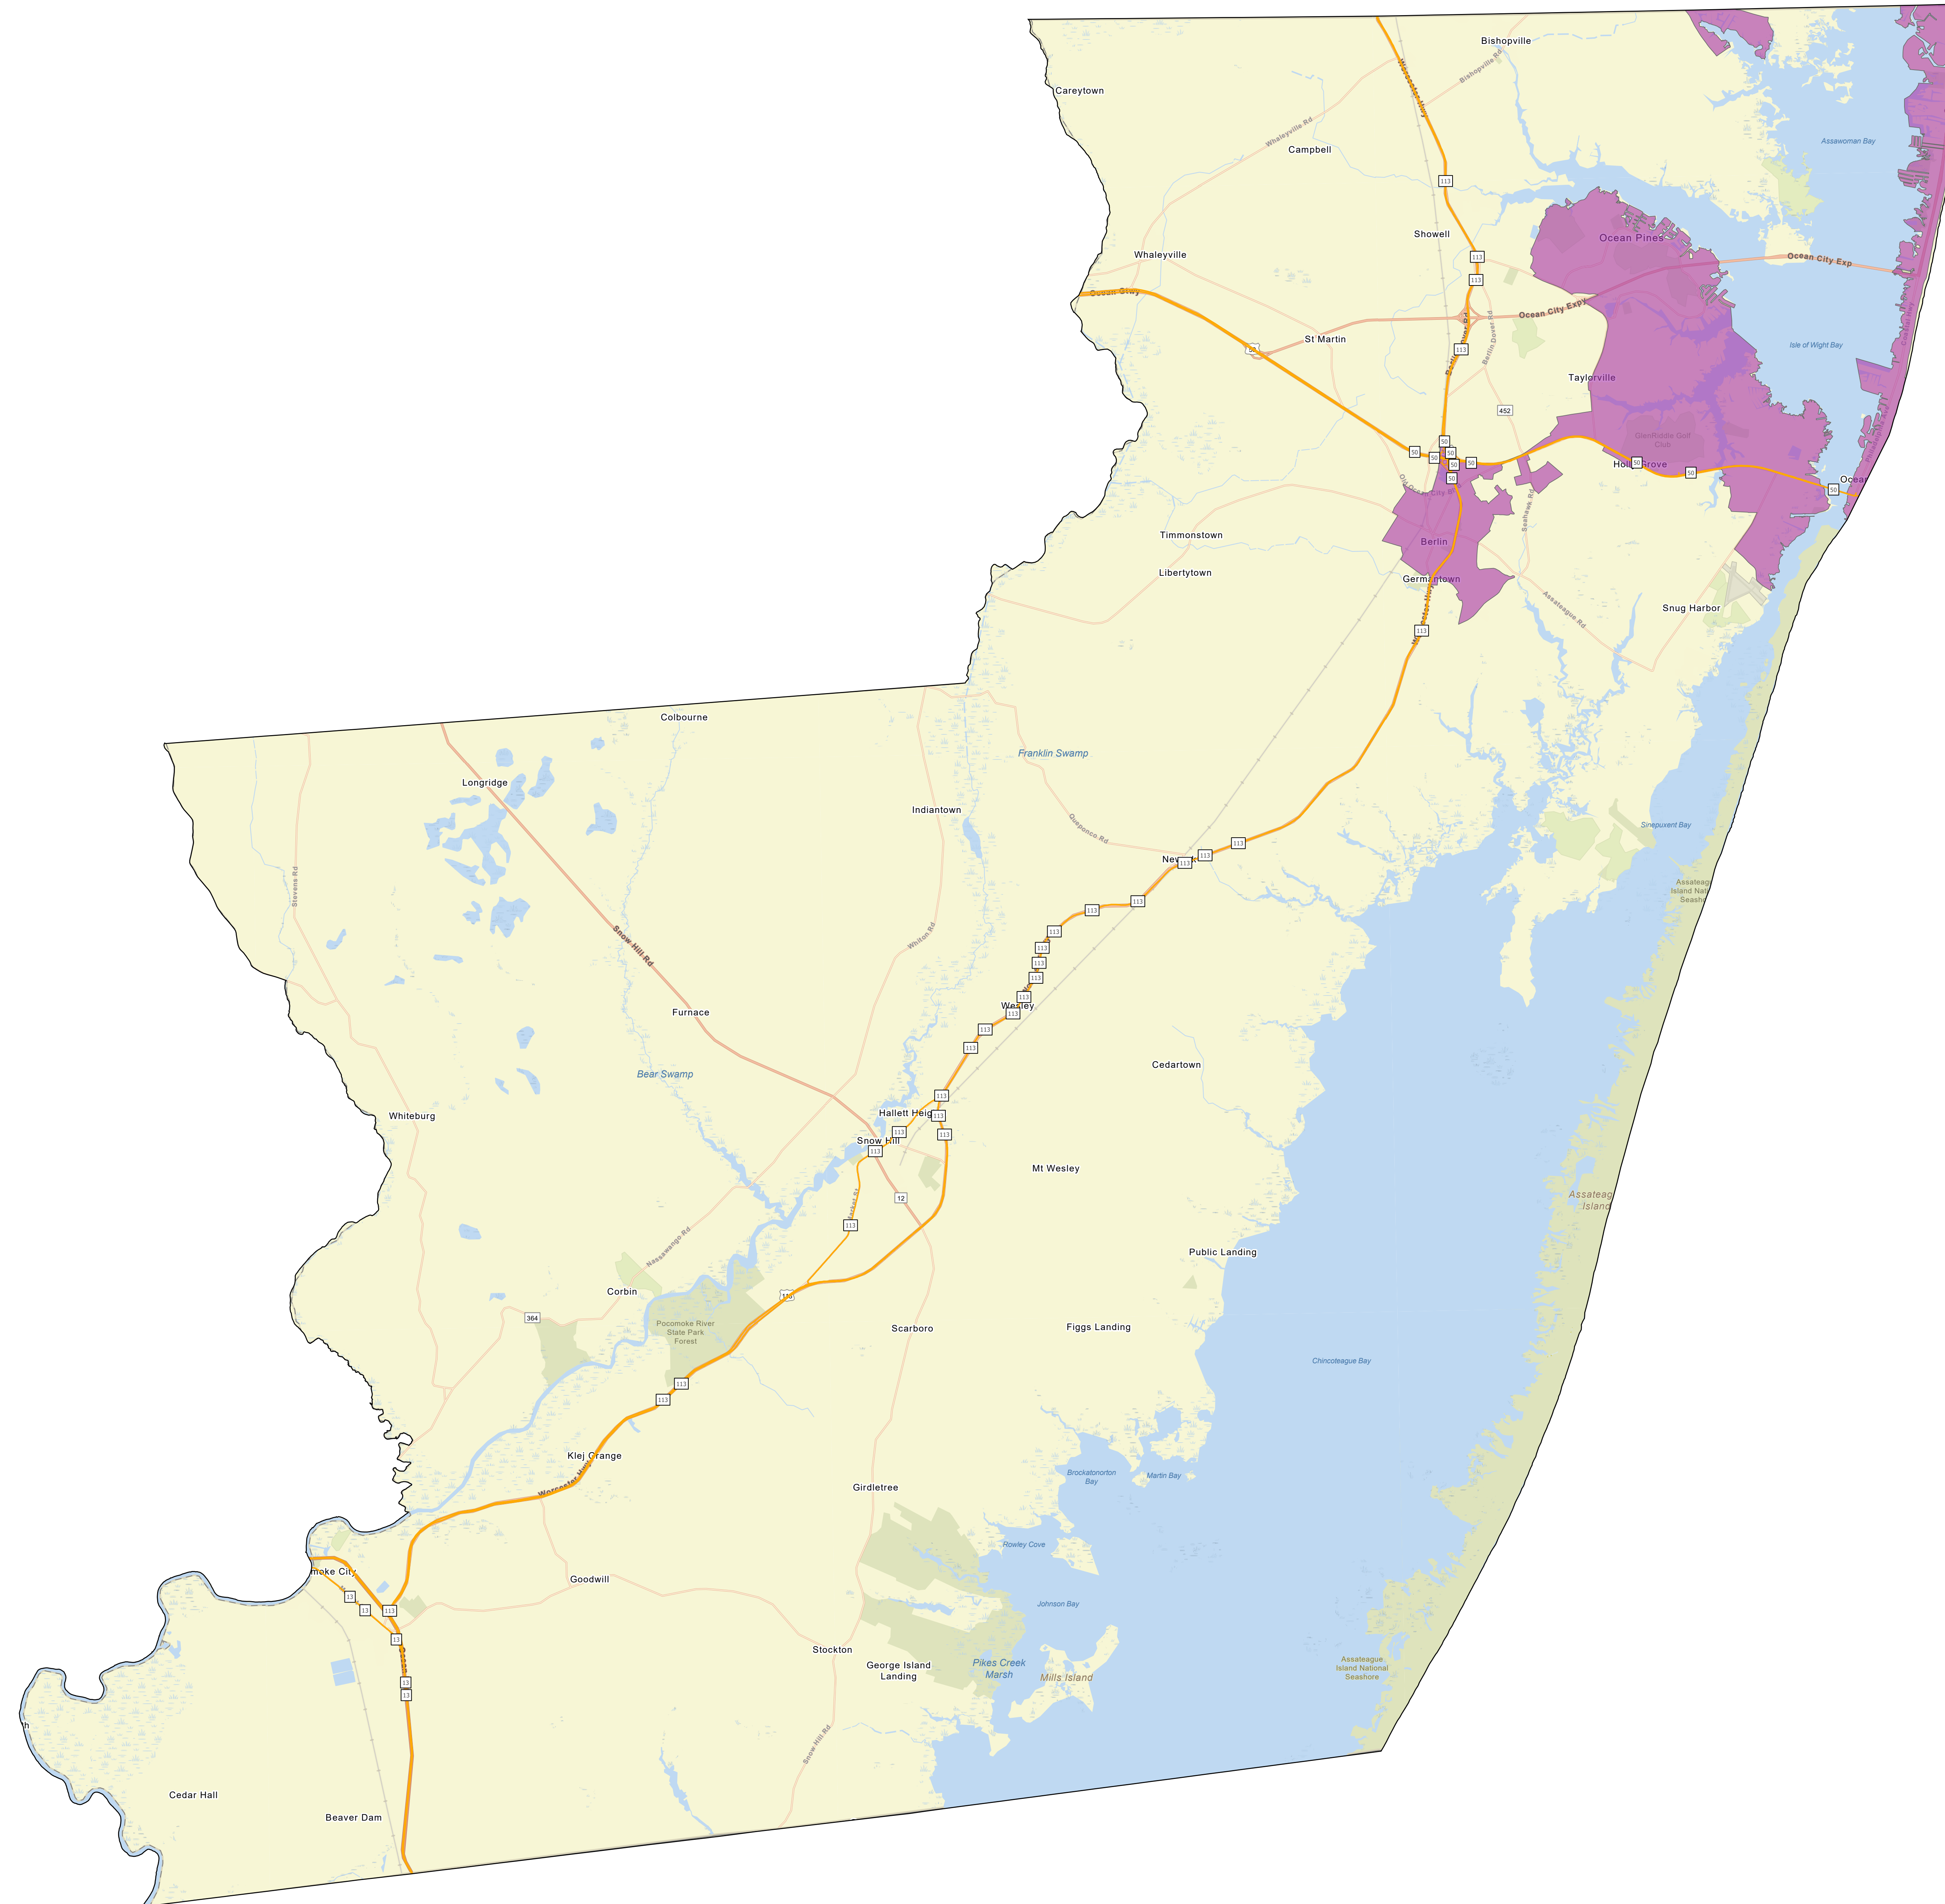

# Worcester County Urban Areas 2020

## 2020 Urban Areas

- Ocean
- Pines--Ocean City, MD--DE

## US Routes

- US Route
- US Route
- Ramp

Source: Maryland Department of Planning  
Projections and State Data Center  
Source: 2020 Census TIGER/Line Files