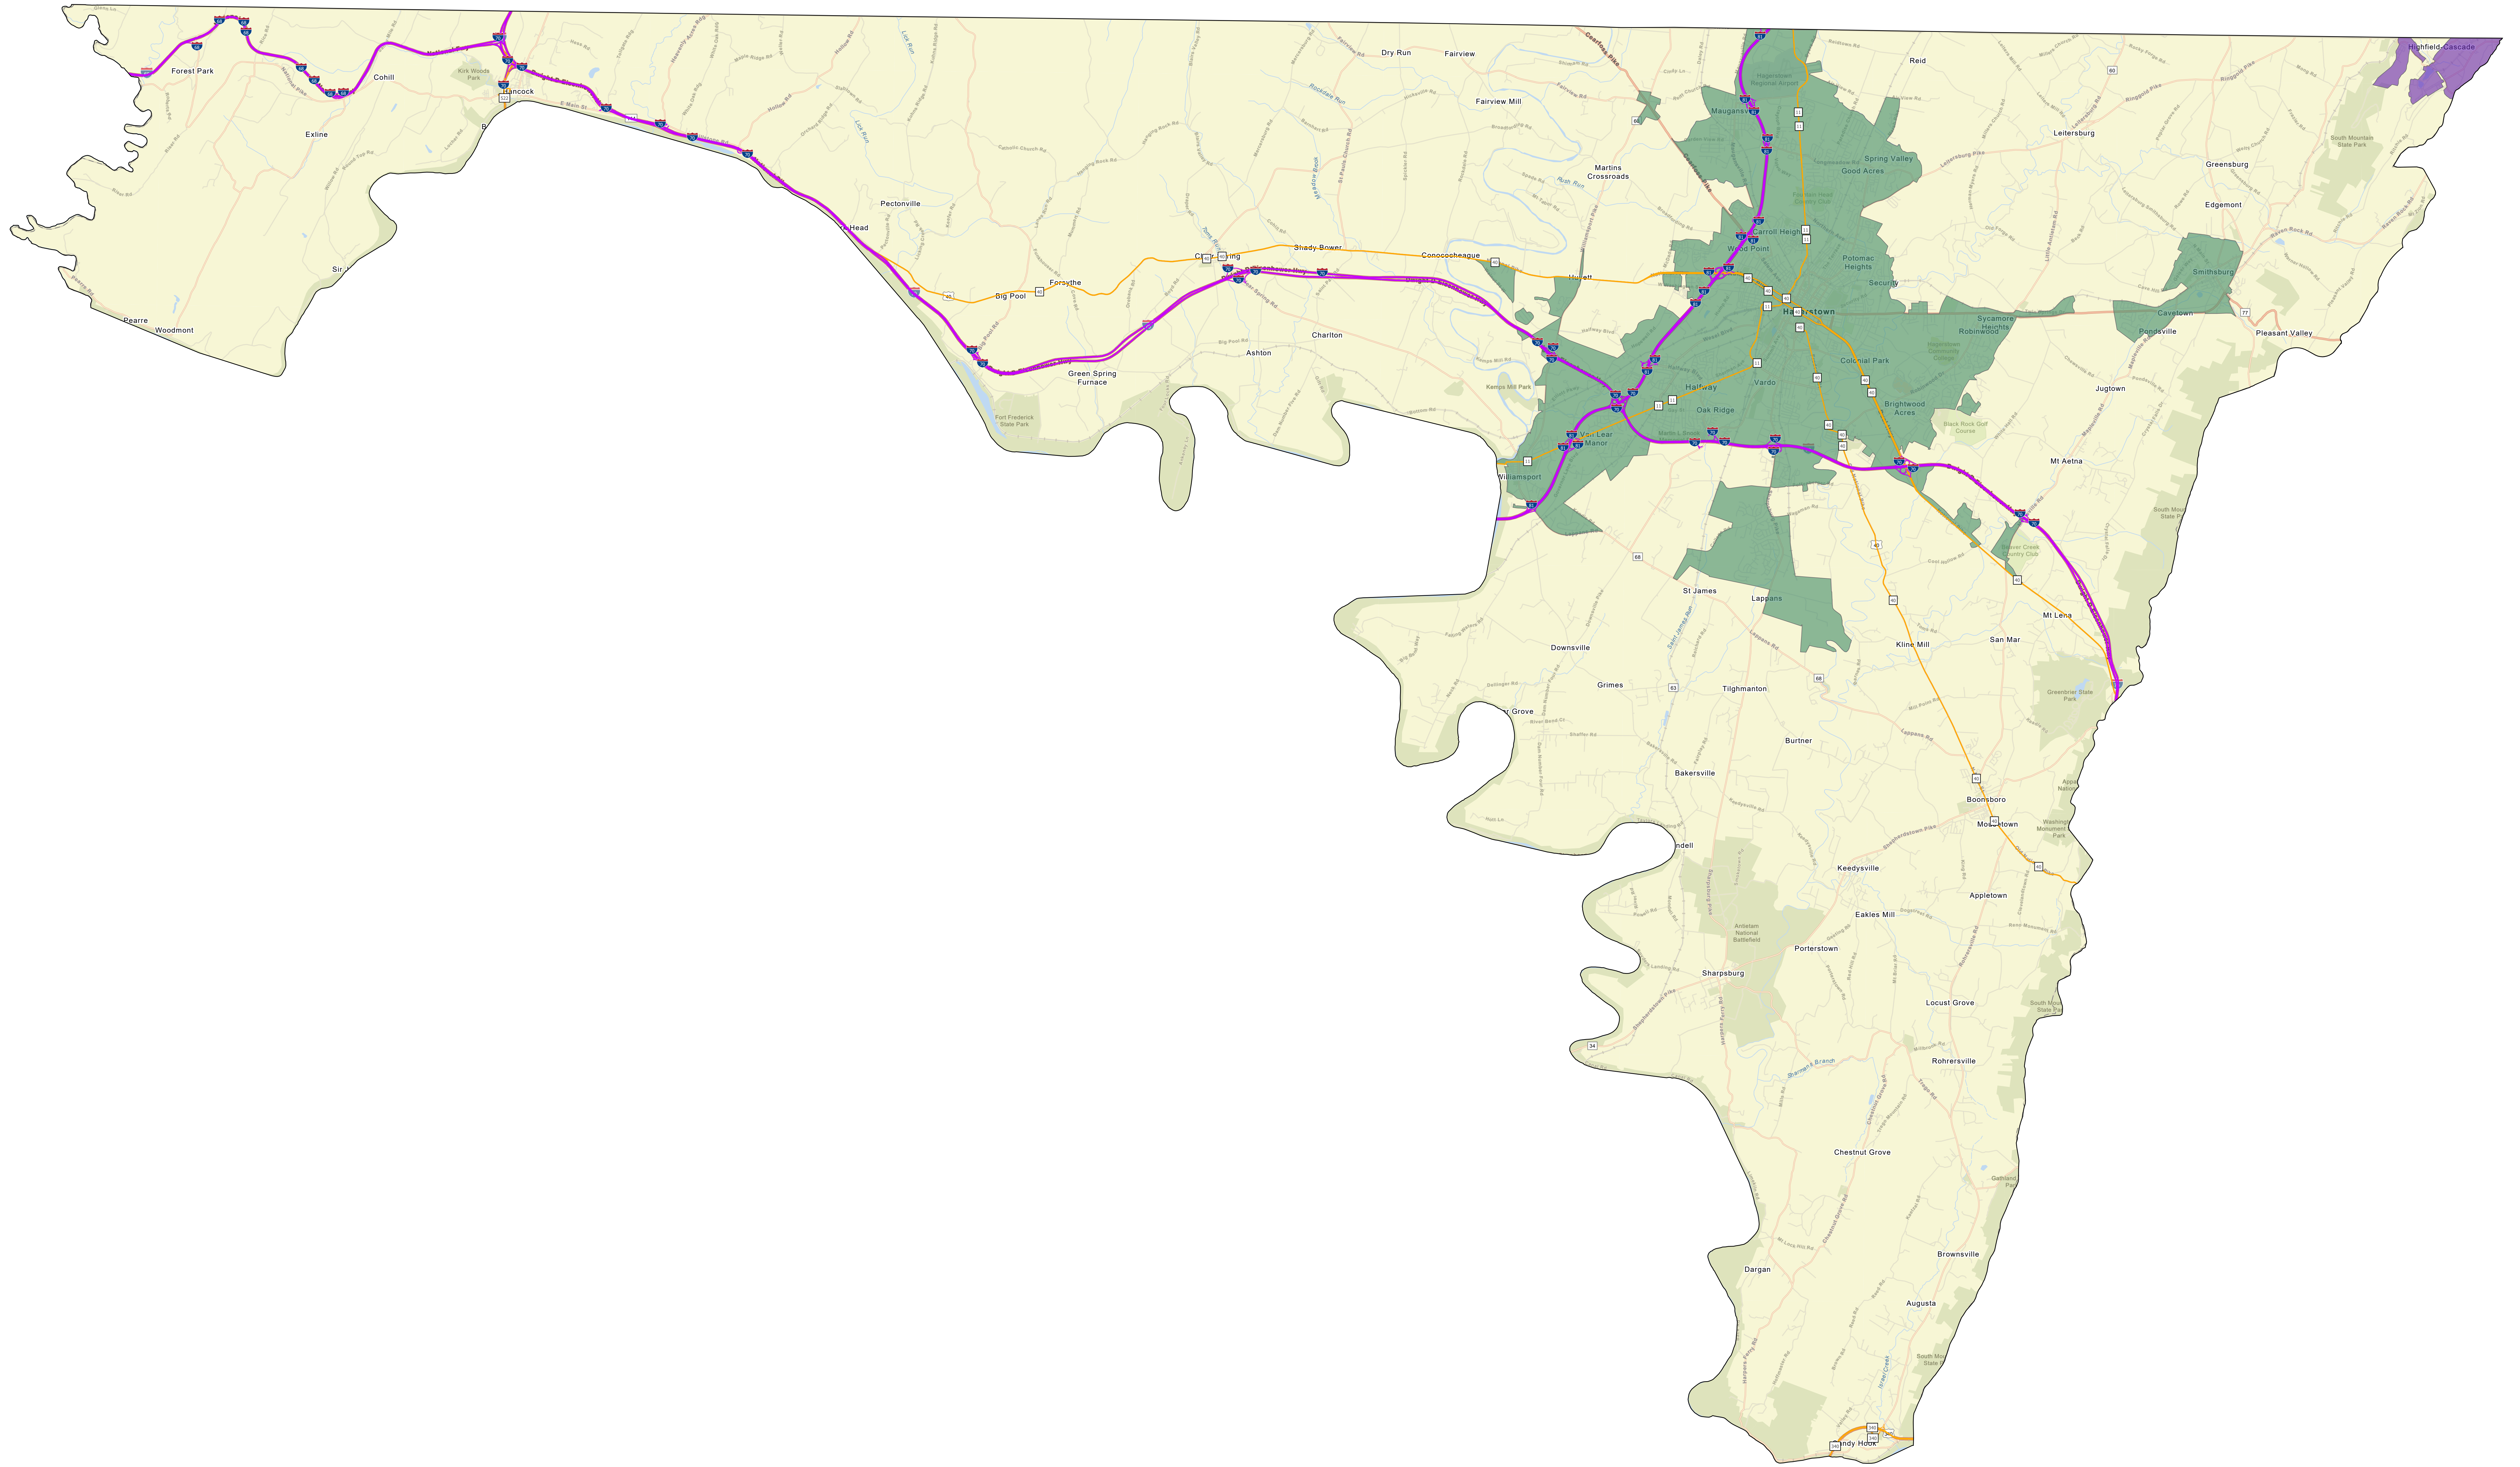

# Washington County Urban Areas 2020

## 2020 Urban Areas

- Hagerstown, MD--WV--PA--VA
- Waynesboro, PA--MD

## US Routes Interstates

- US Route
- US Route Ramp
- Interstate
- Interstate Ramp

Source: Maryland Department of Planning Projections and State Data Center  
Source: 2020 Census TIGER/Line Files