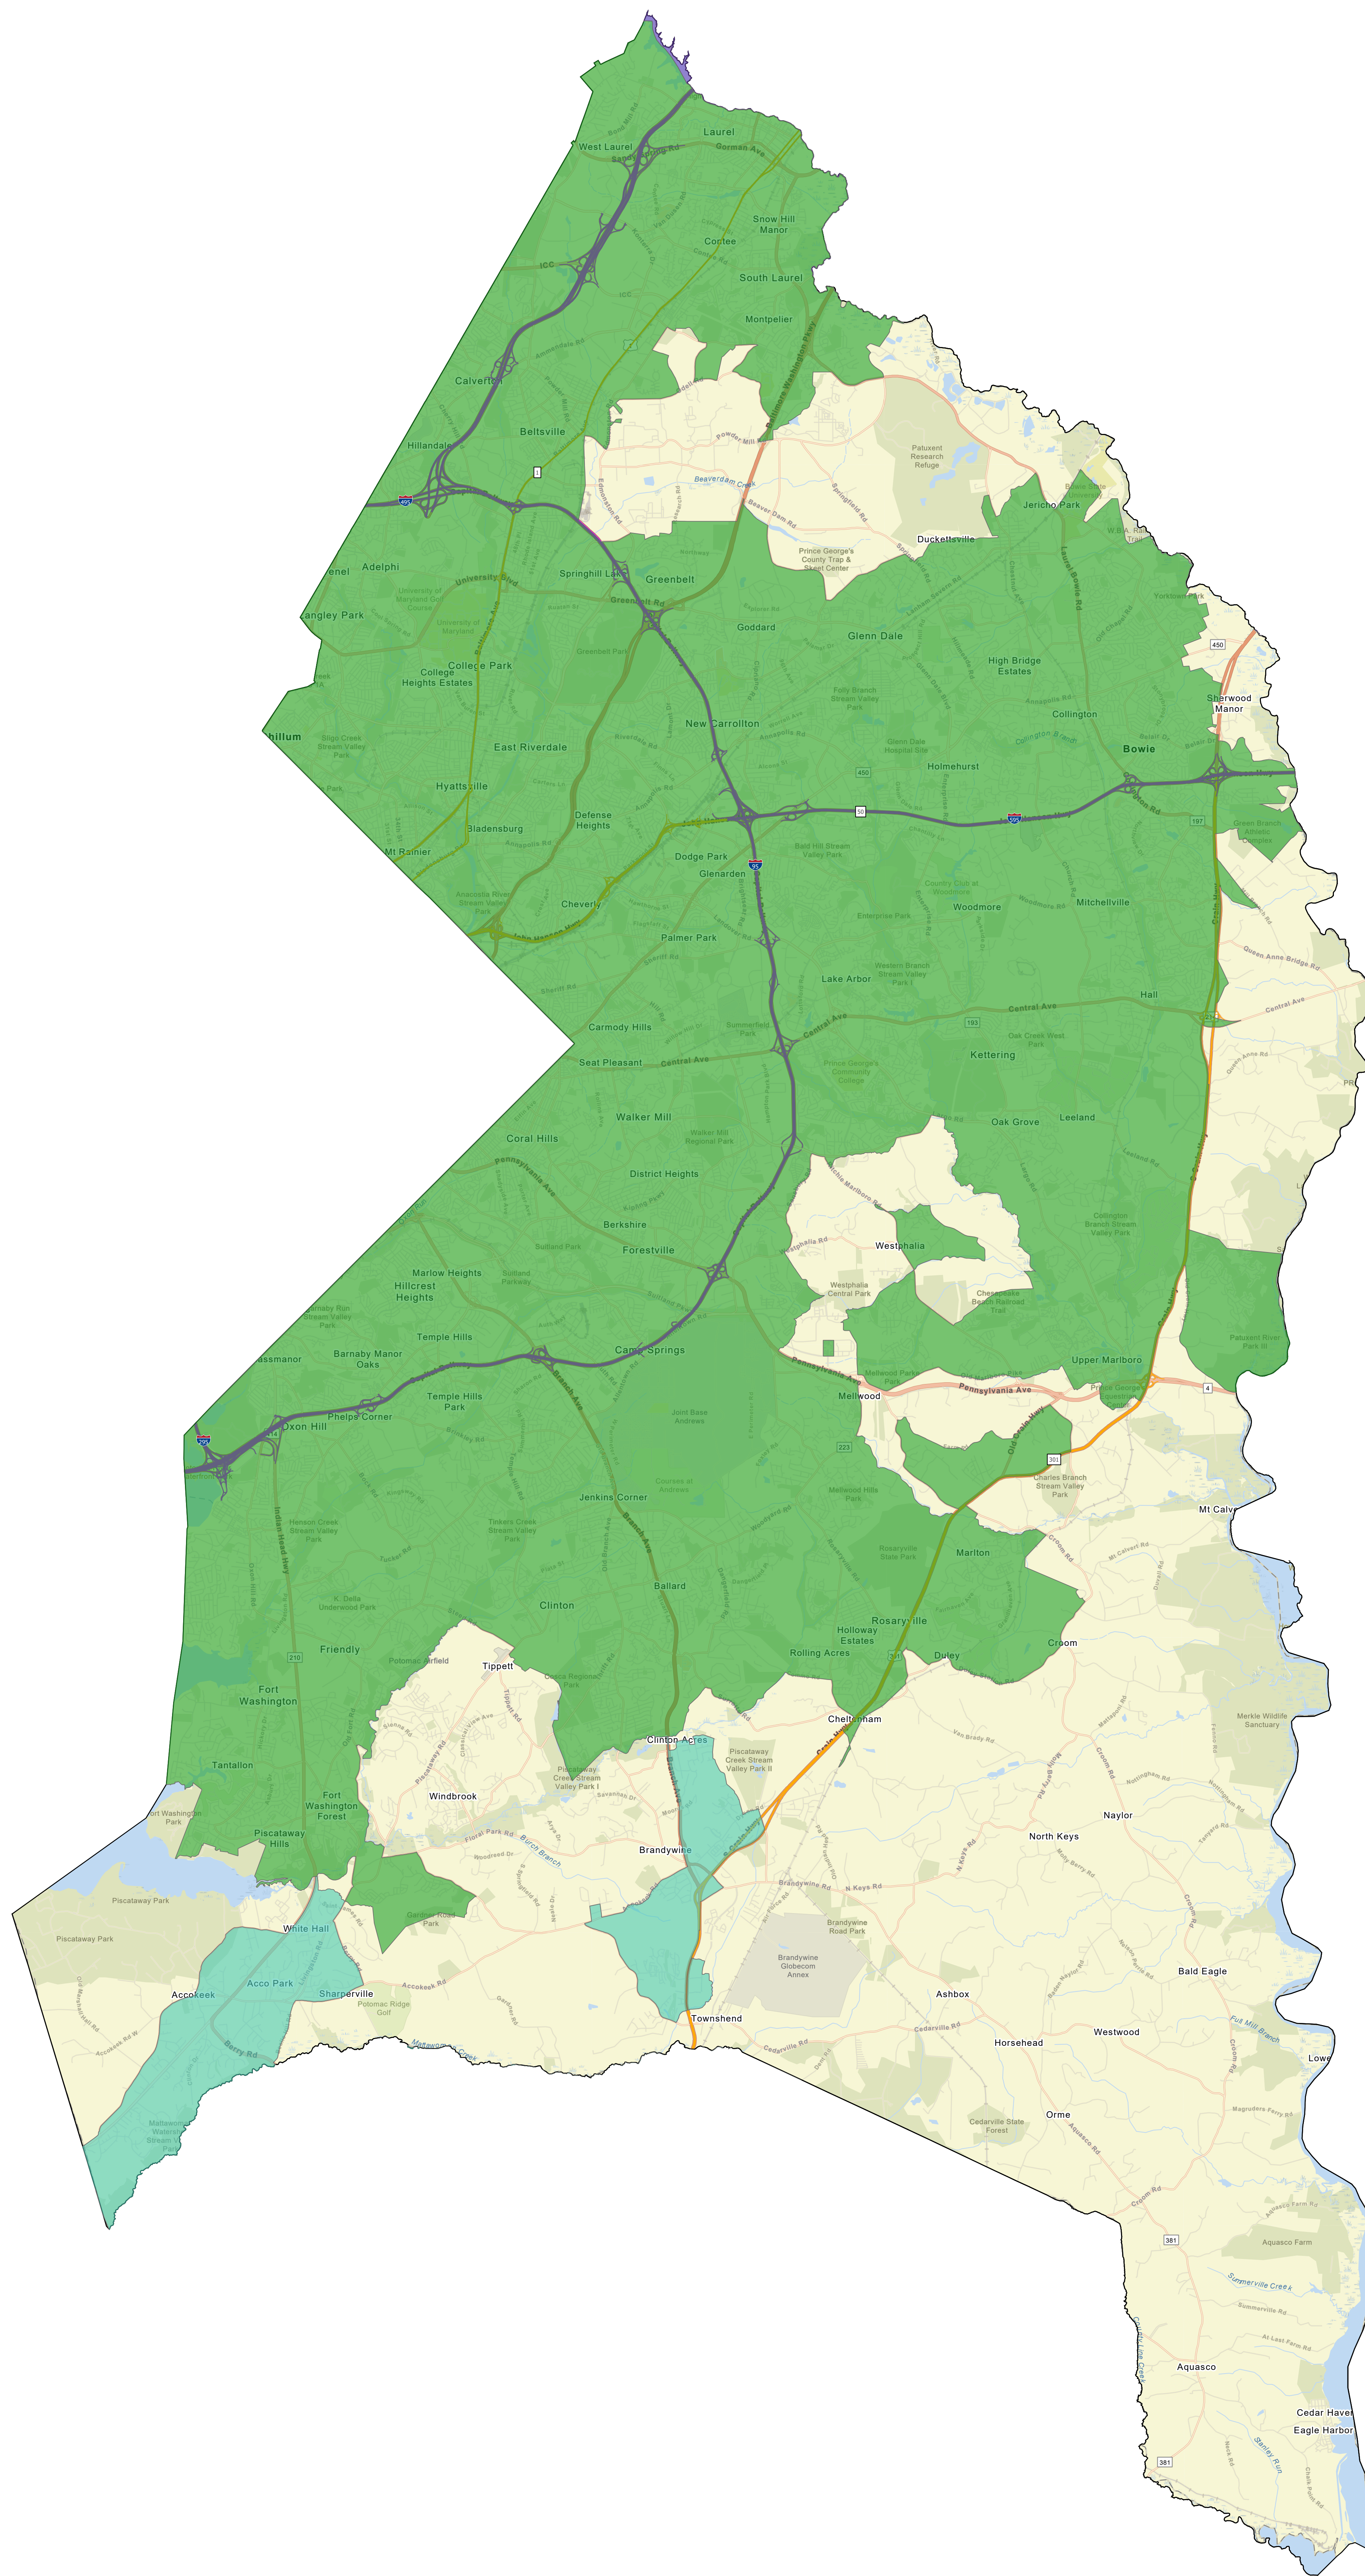

# Prince George's County Urban Areas 2020

M:ADPC, VGR, ESJ

Data Source: 2020 Census TIGER/Line Files  
 Prepared by the Maryland Department of Planning  
 May 2023

### 2020 Census Urban Areas

- Baltimore, MD
- Waldorf, MD
- Washington-Arlington, DC-VA-MD

### Interstates US Routes

- Interstate Routes
- US Route
- US Route Ramp

0 1 Miles