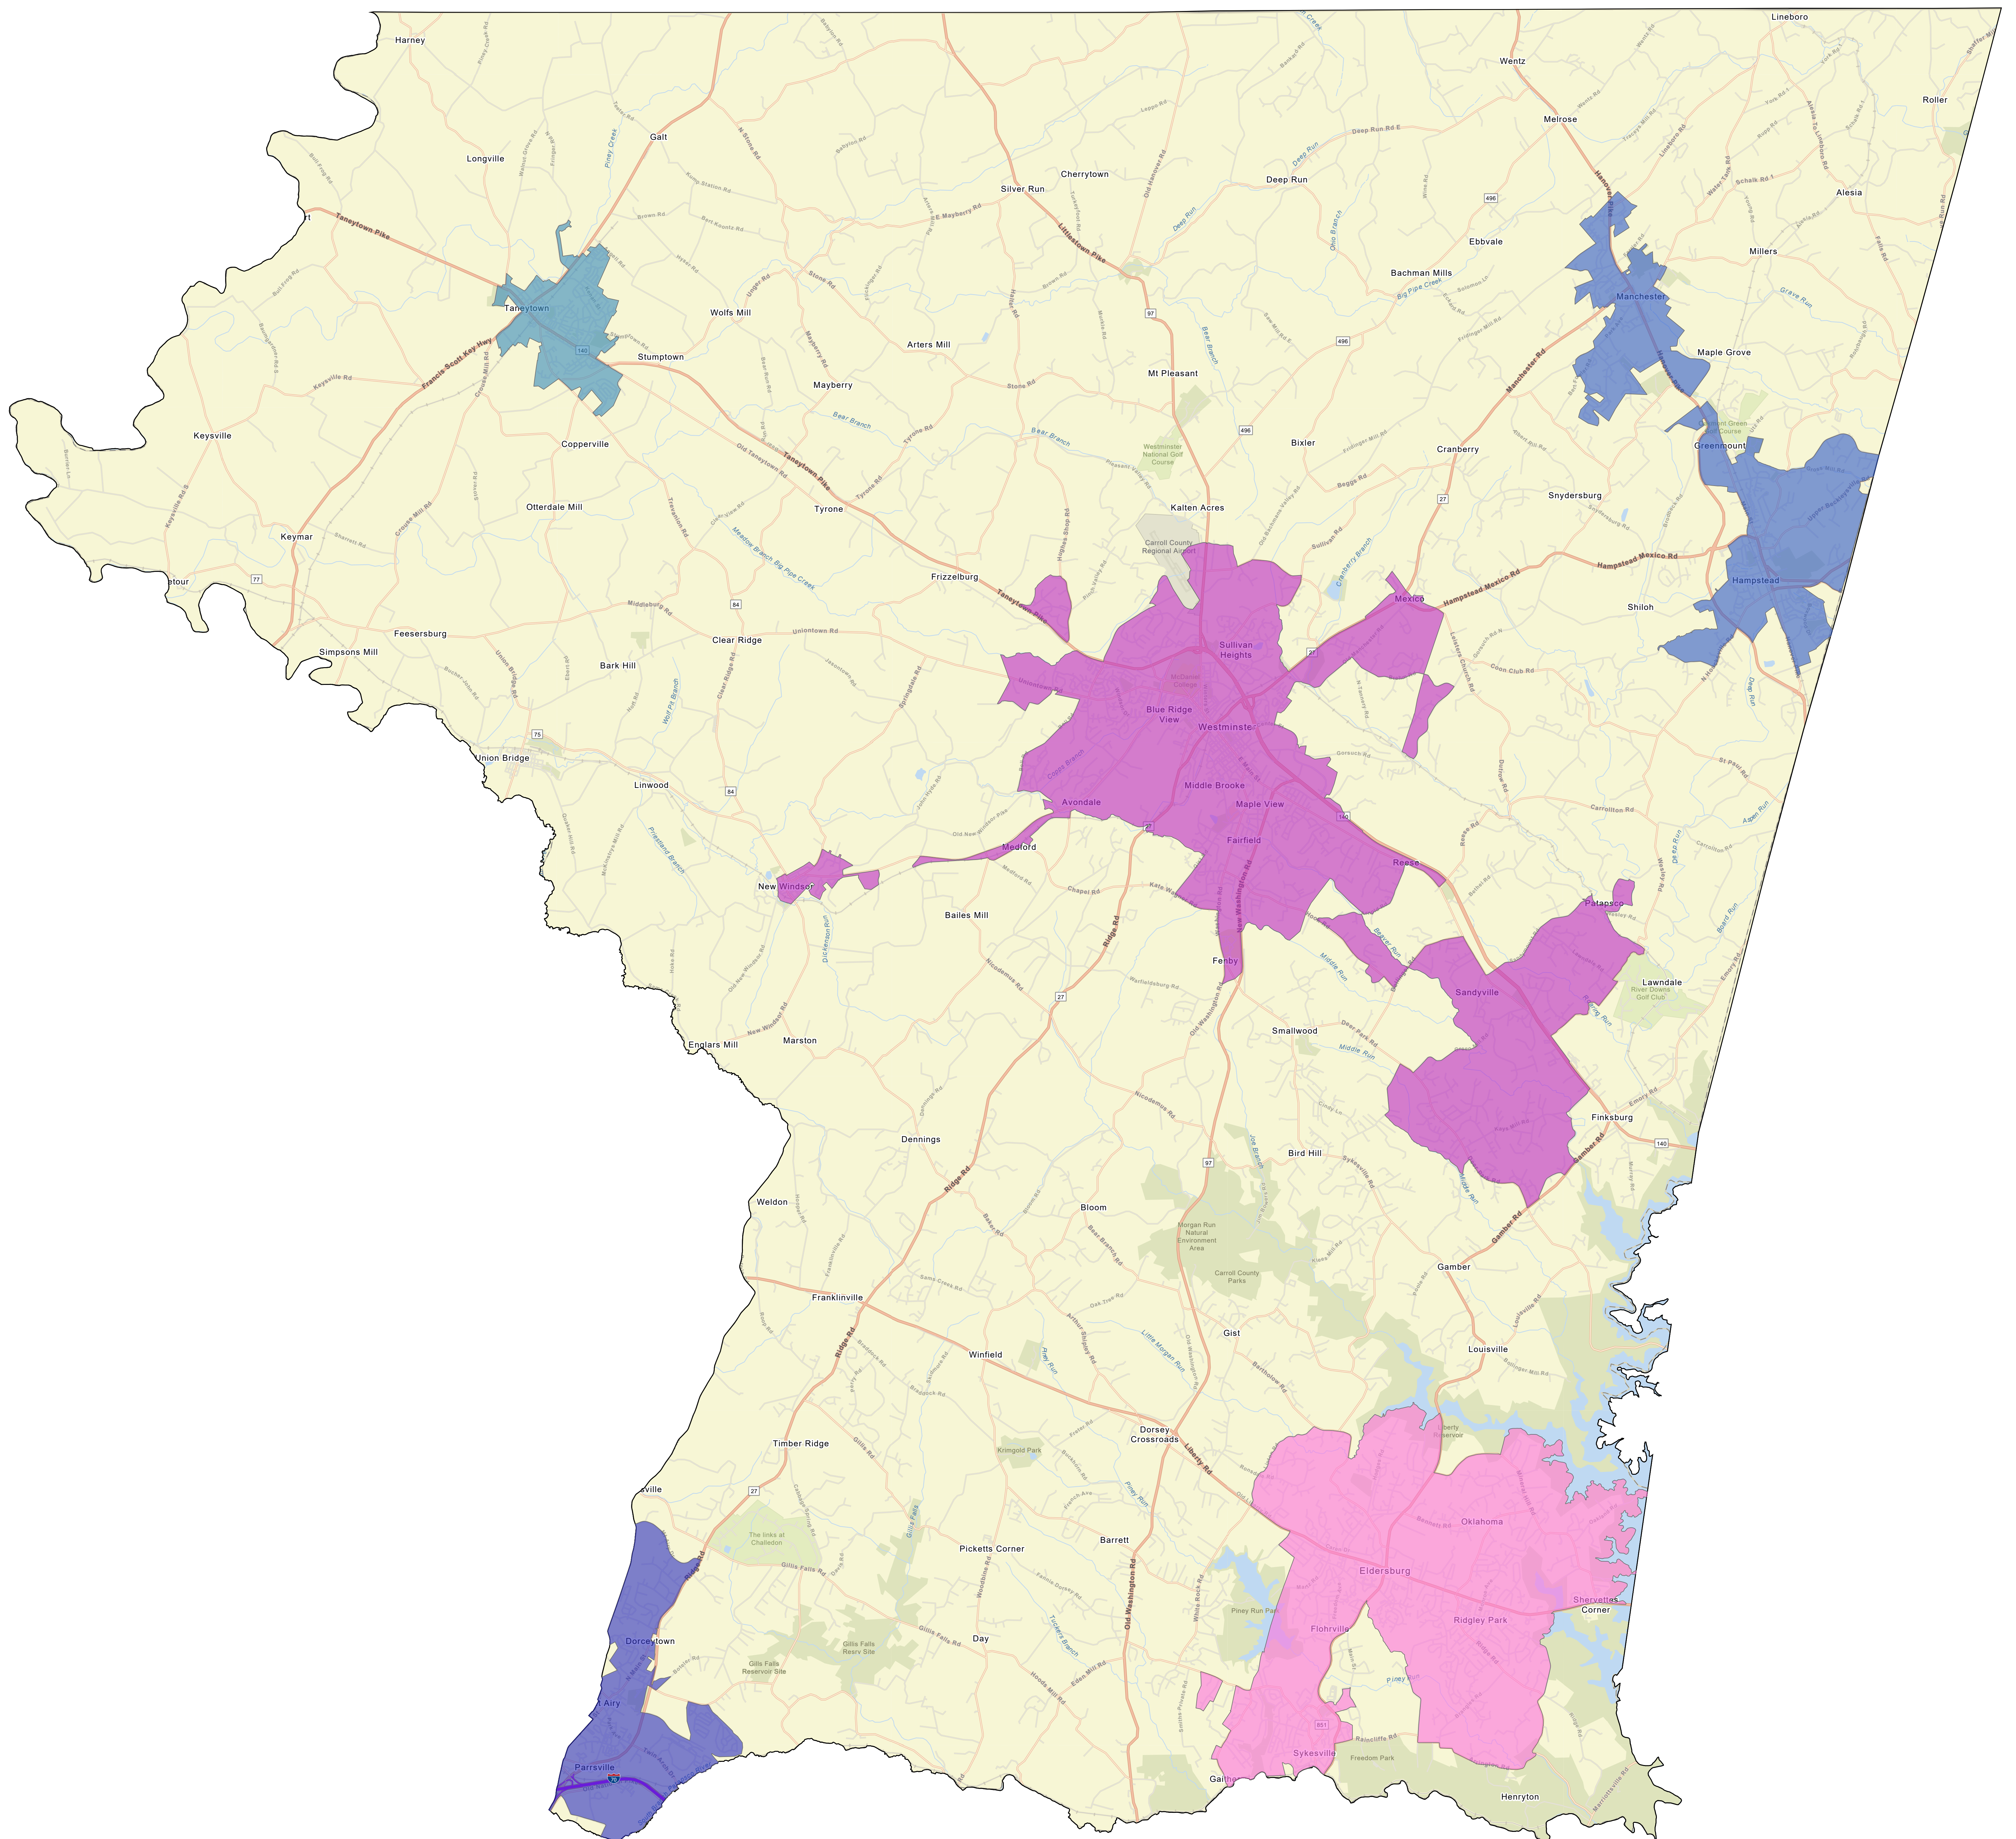

Carroll County Urban Areas 2020

Enr, HERE, Garmin

Data Source: 2020 Census TIGER/Line Files
 Prepared by the Maryland Department of Planning
 May 2023

2020 Census Urban Areas

- Eldersburg, MD
- Frederick, MD
- Hampstead-Manchester, MD
- Taneytown, MD
- Westminister, MD

Interstates US Routes

- Interstate Routes
- Interstate Ramp
- US Route