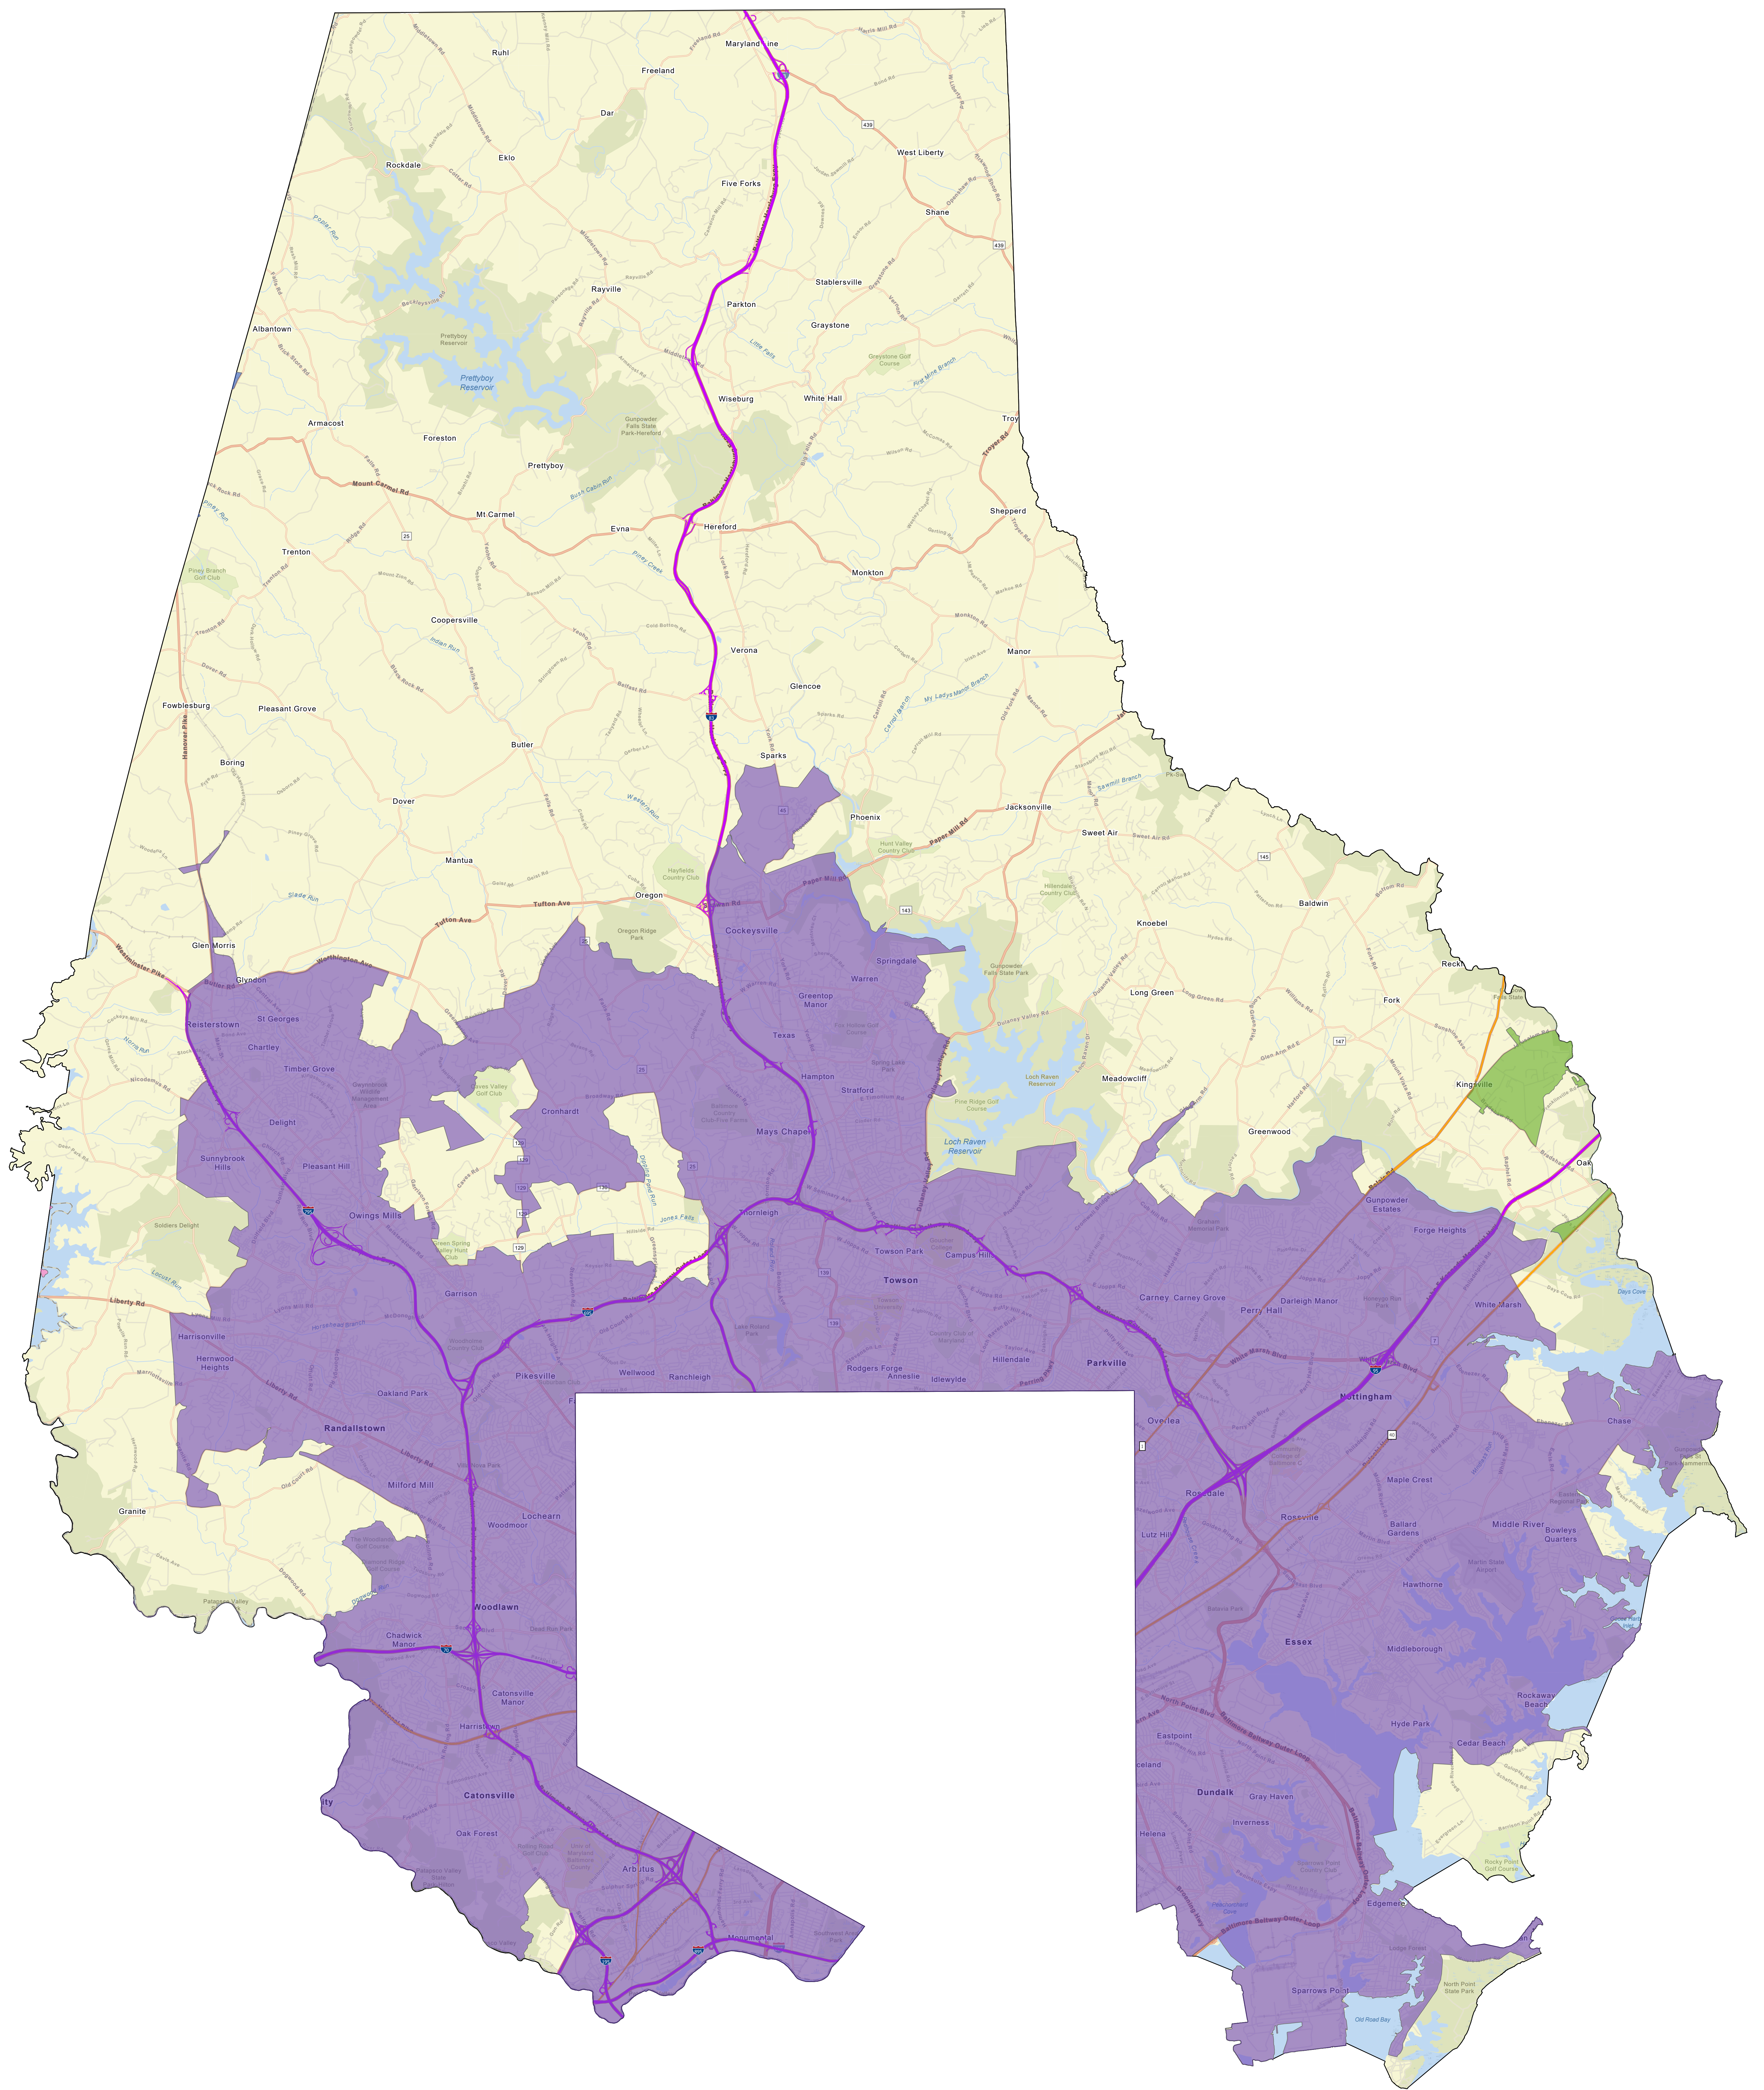

Baltimore County Urban Areas 2020

Baltimore County

Data Source: 2020 Census TIGER/Line Files
 Prepared by the Maryland Department of Planning
 May 2023

2020 Census Urban Areas

- Baltimore, MD
- Bel Air--Aberdeen, MD
- Eldersburg, MD
- Hampstead-Manchester, MD

Interstates US Routes

- Interstate Routes
- Interstate Ramp
- US Route
- US Route Ramp

0 1 Miles