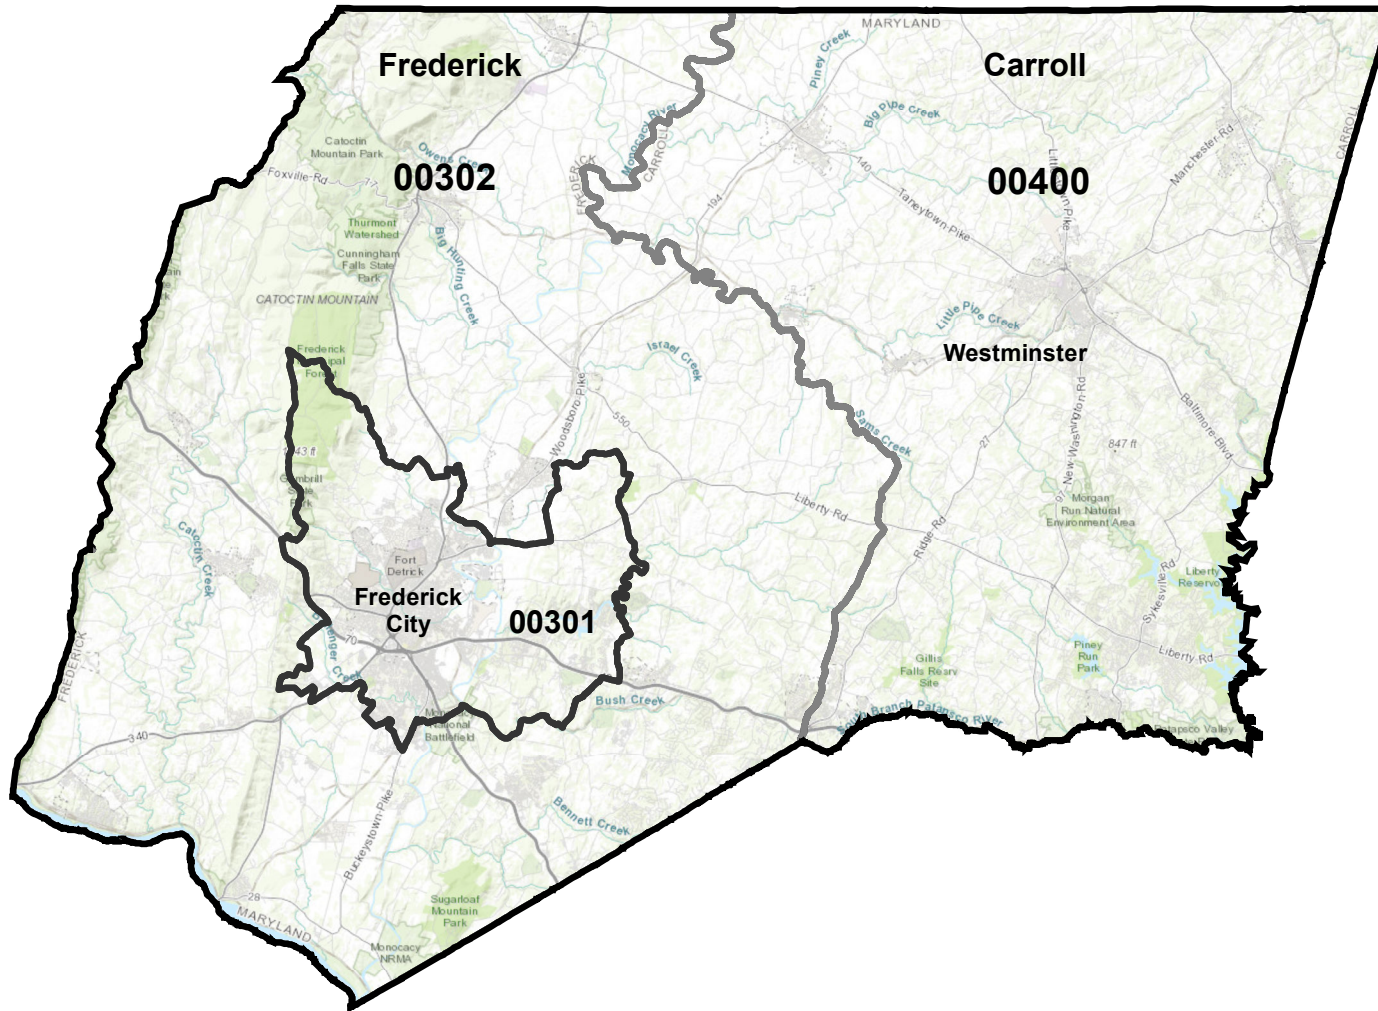

MARYLAND 2020 CENSUS PUMA (00301 - Central Frederick County) (00302 - Outer Frederick County) (00400 - Carroll County)

DEPARTMENT OF PLANNING
Source: U.S. Department of Commerce,
Bureau of the Census, 2022

-  2020 County Boundaries
-  2020 PUMA Boundaries