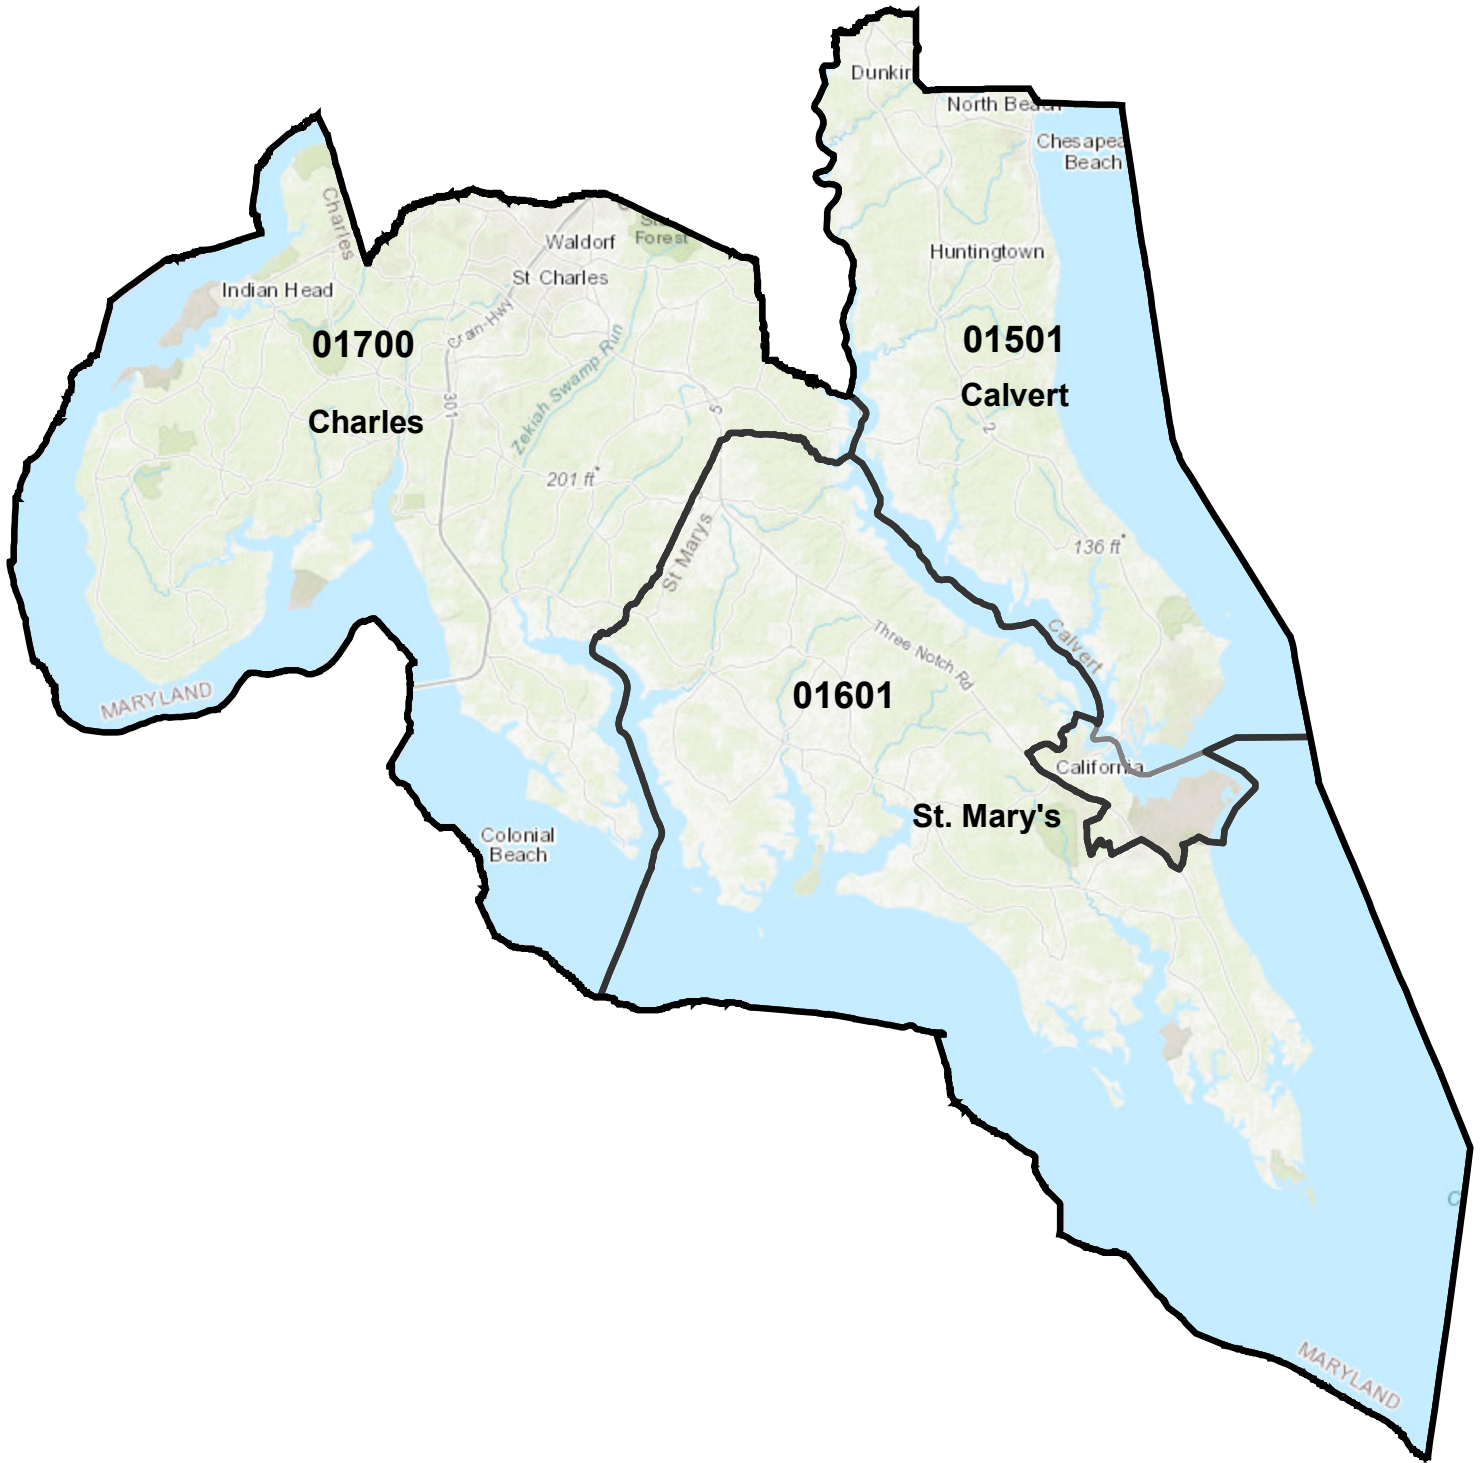

# MARYLAND 2020 CENSUS PUMAS (01501 - Calvert County) (01601 - Central St. Mary's County) (01700 - Charles County)

DEPARTMENT OF PLANNING

Source: U.S. Department of Commerce,  
Bureau of the Census, 2022

-  2020 PUMA Boundaries
-  2020 County Boundaries