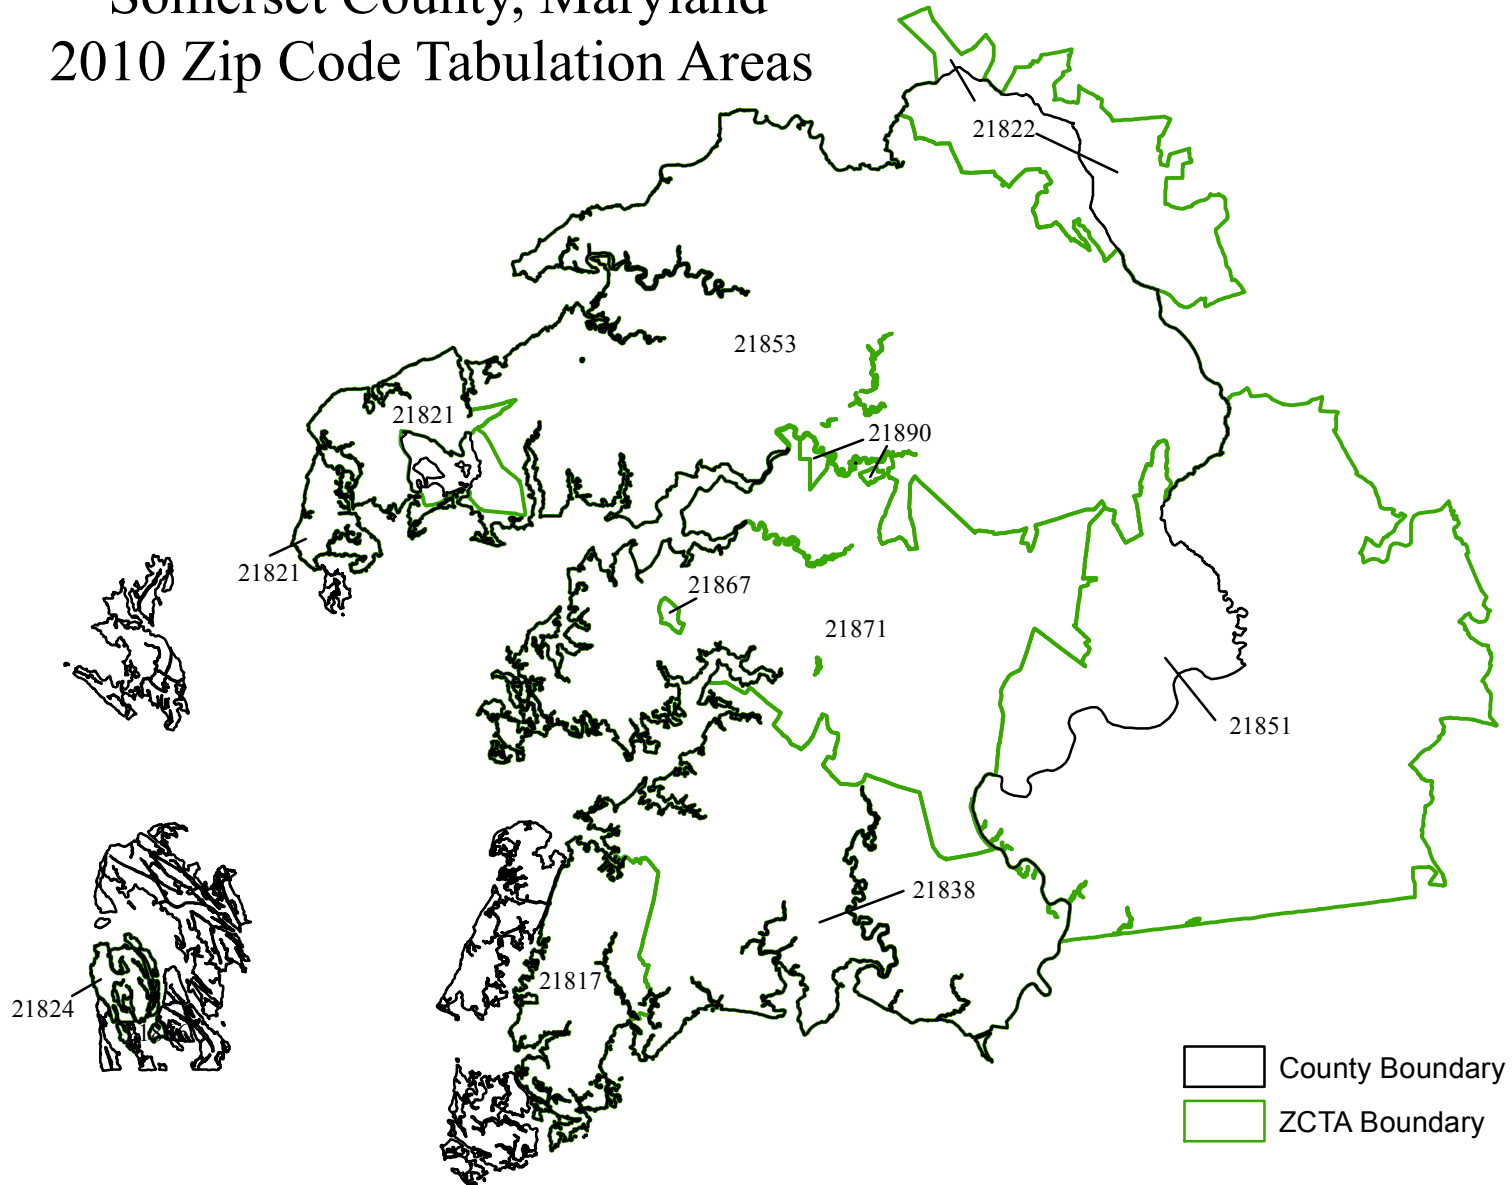

Somerset County, Maryland 2010 Zip Code Tabulation Areas

Prepared by the Maryland Department of Planning,
Projections & Data Analysis / State Data Center
Source: U.S. Census Bureau, 2010 Census