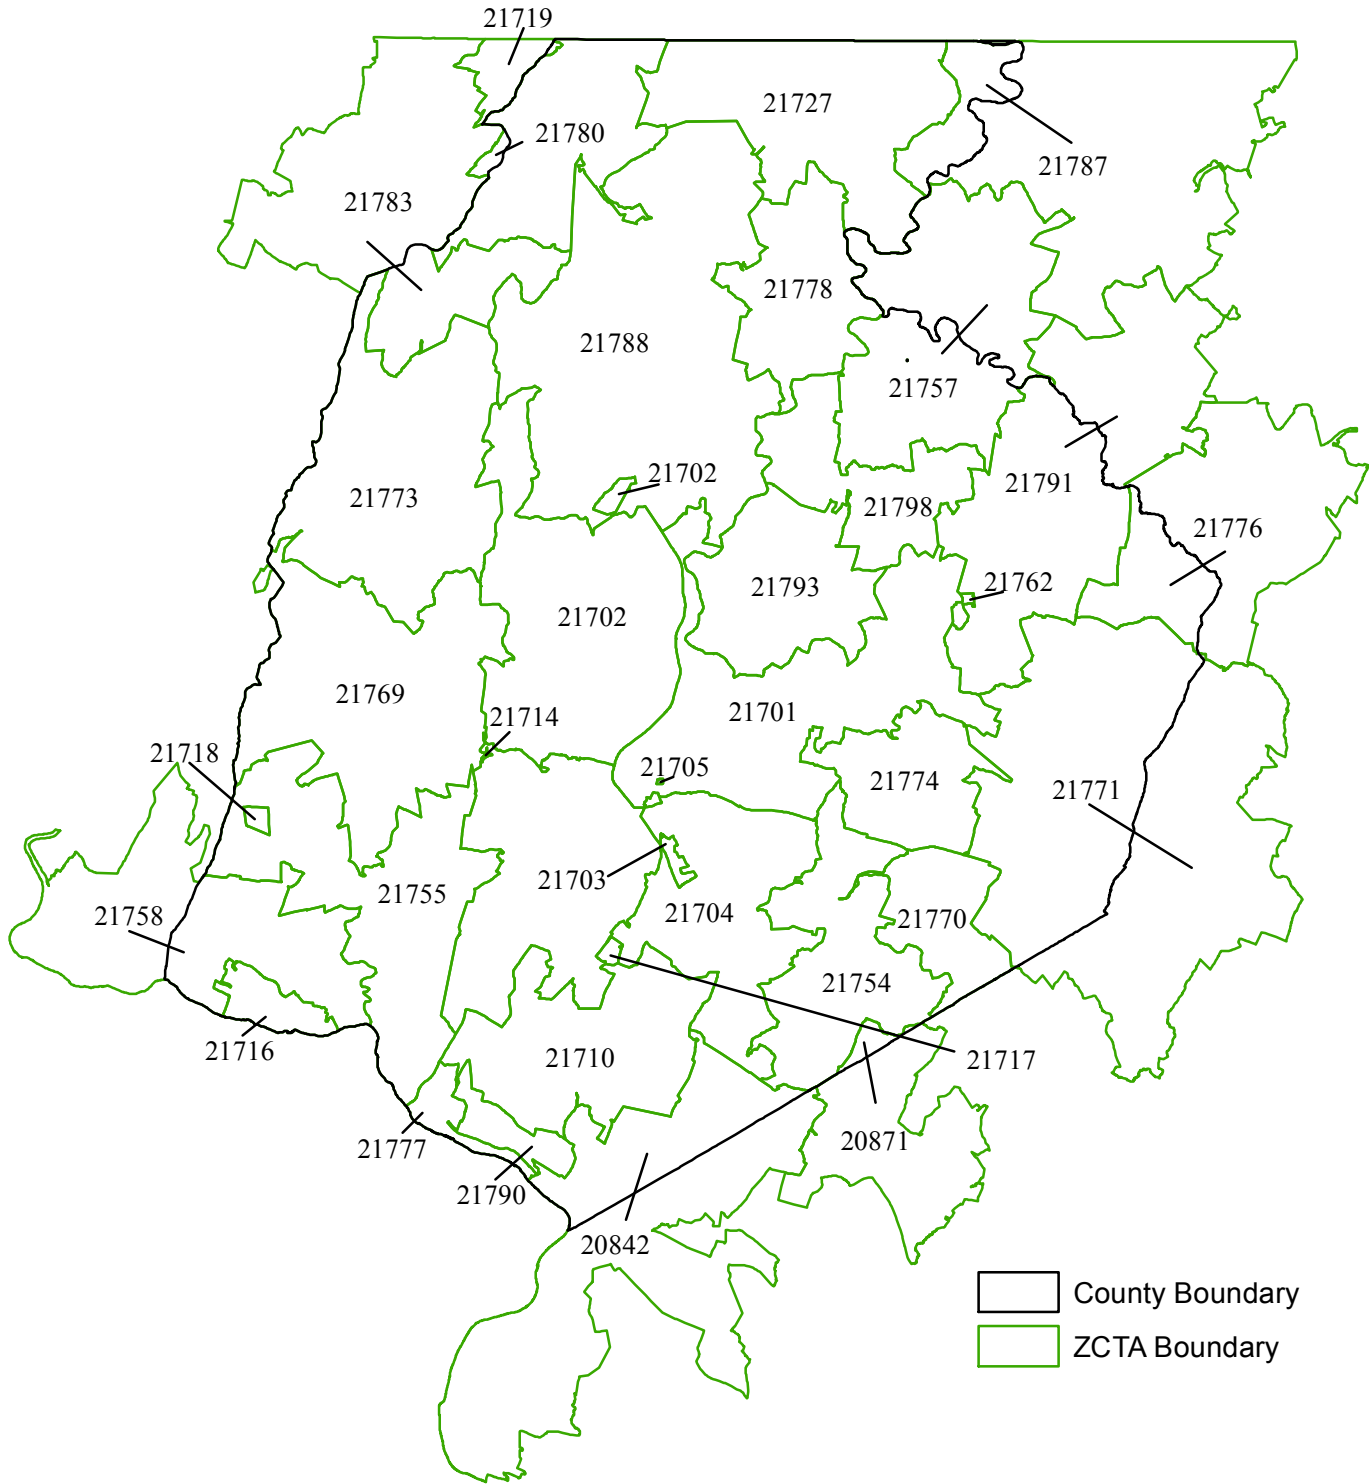

# Frederick County, Maryland 2010 Zip Code Tabulation Areas

Prepared by the Maryland Department of Planning,  
Projections & Data Analysis / State Data Center  
Source: U.S. Census Bureau, 2010 Census