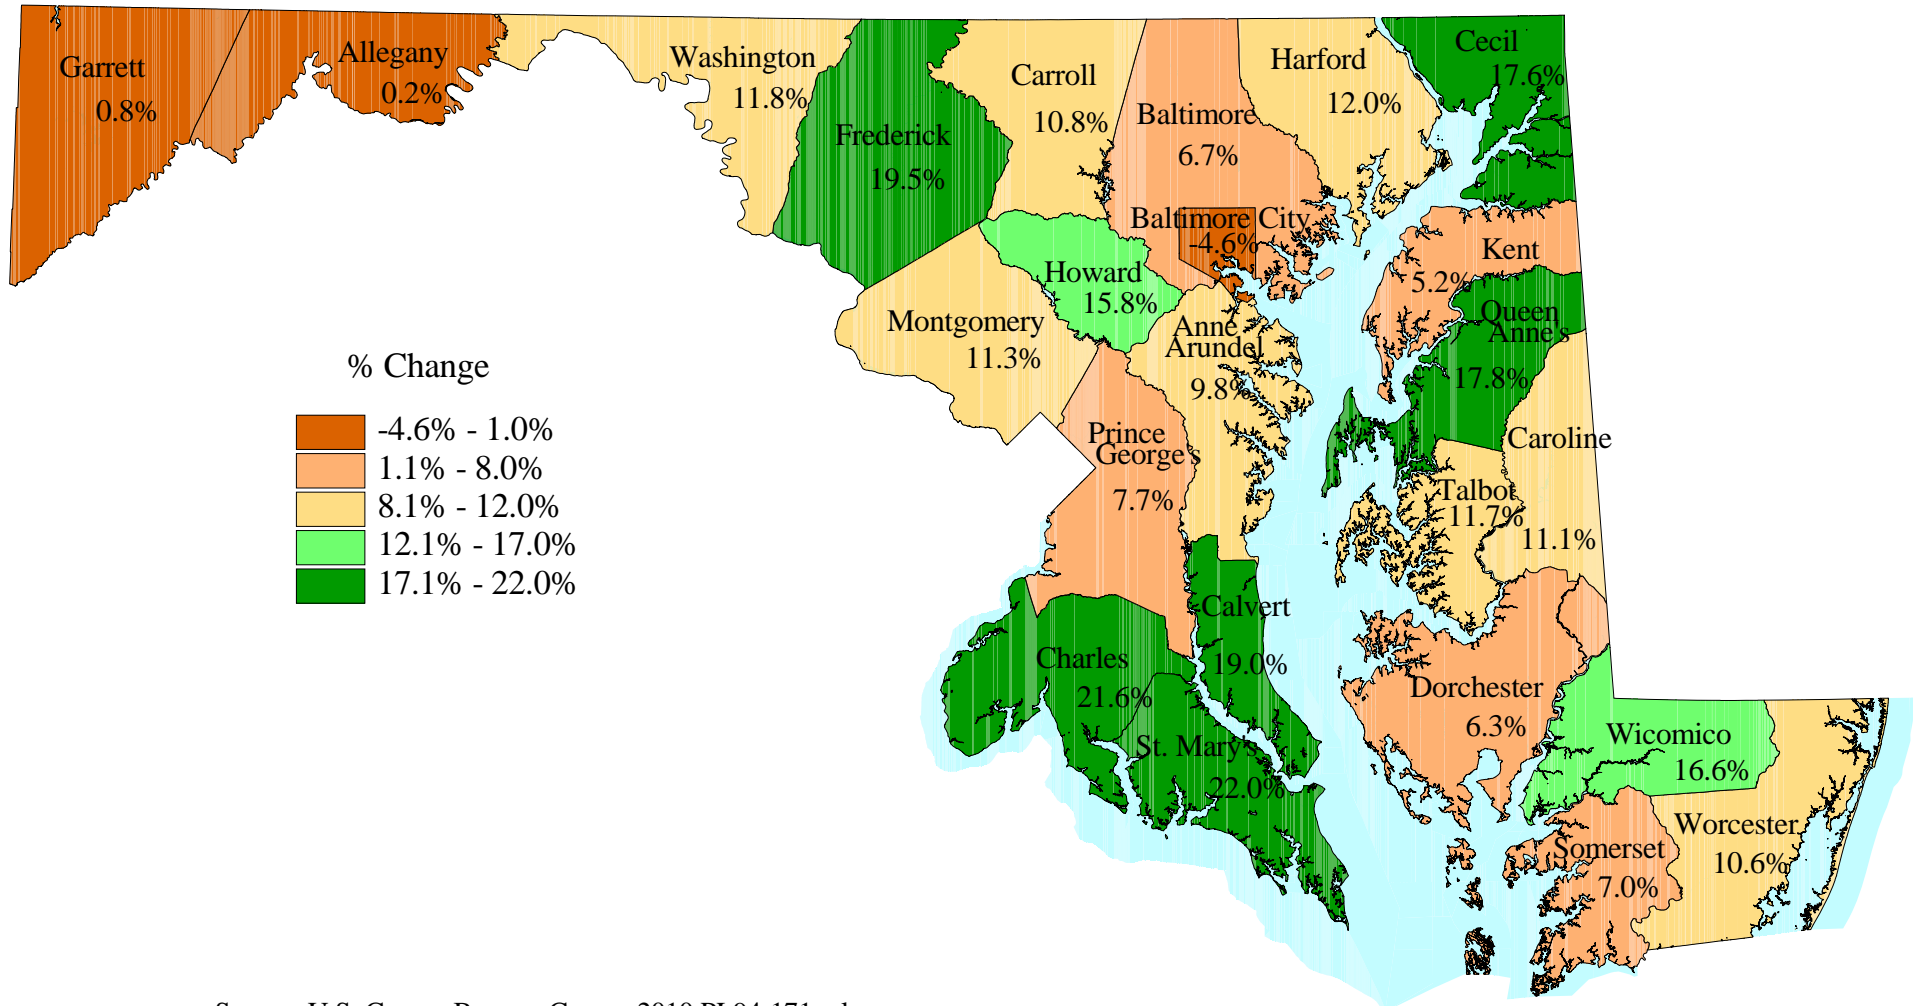

Percent Change in Population for Maryland's Jurisdictions, 2000 to 2010

Source: U.S. Census Bureau, Census 2010 PL94-171 release
 Prepared by the Maryland Department of Planning,
 Planning and Data Analysis/State Data Center, February 2011