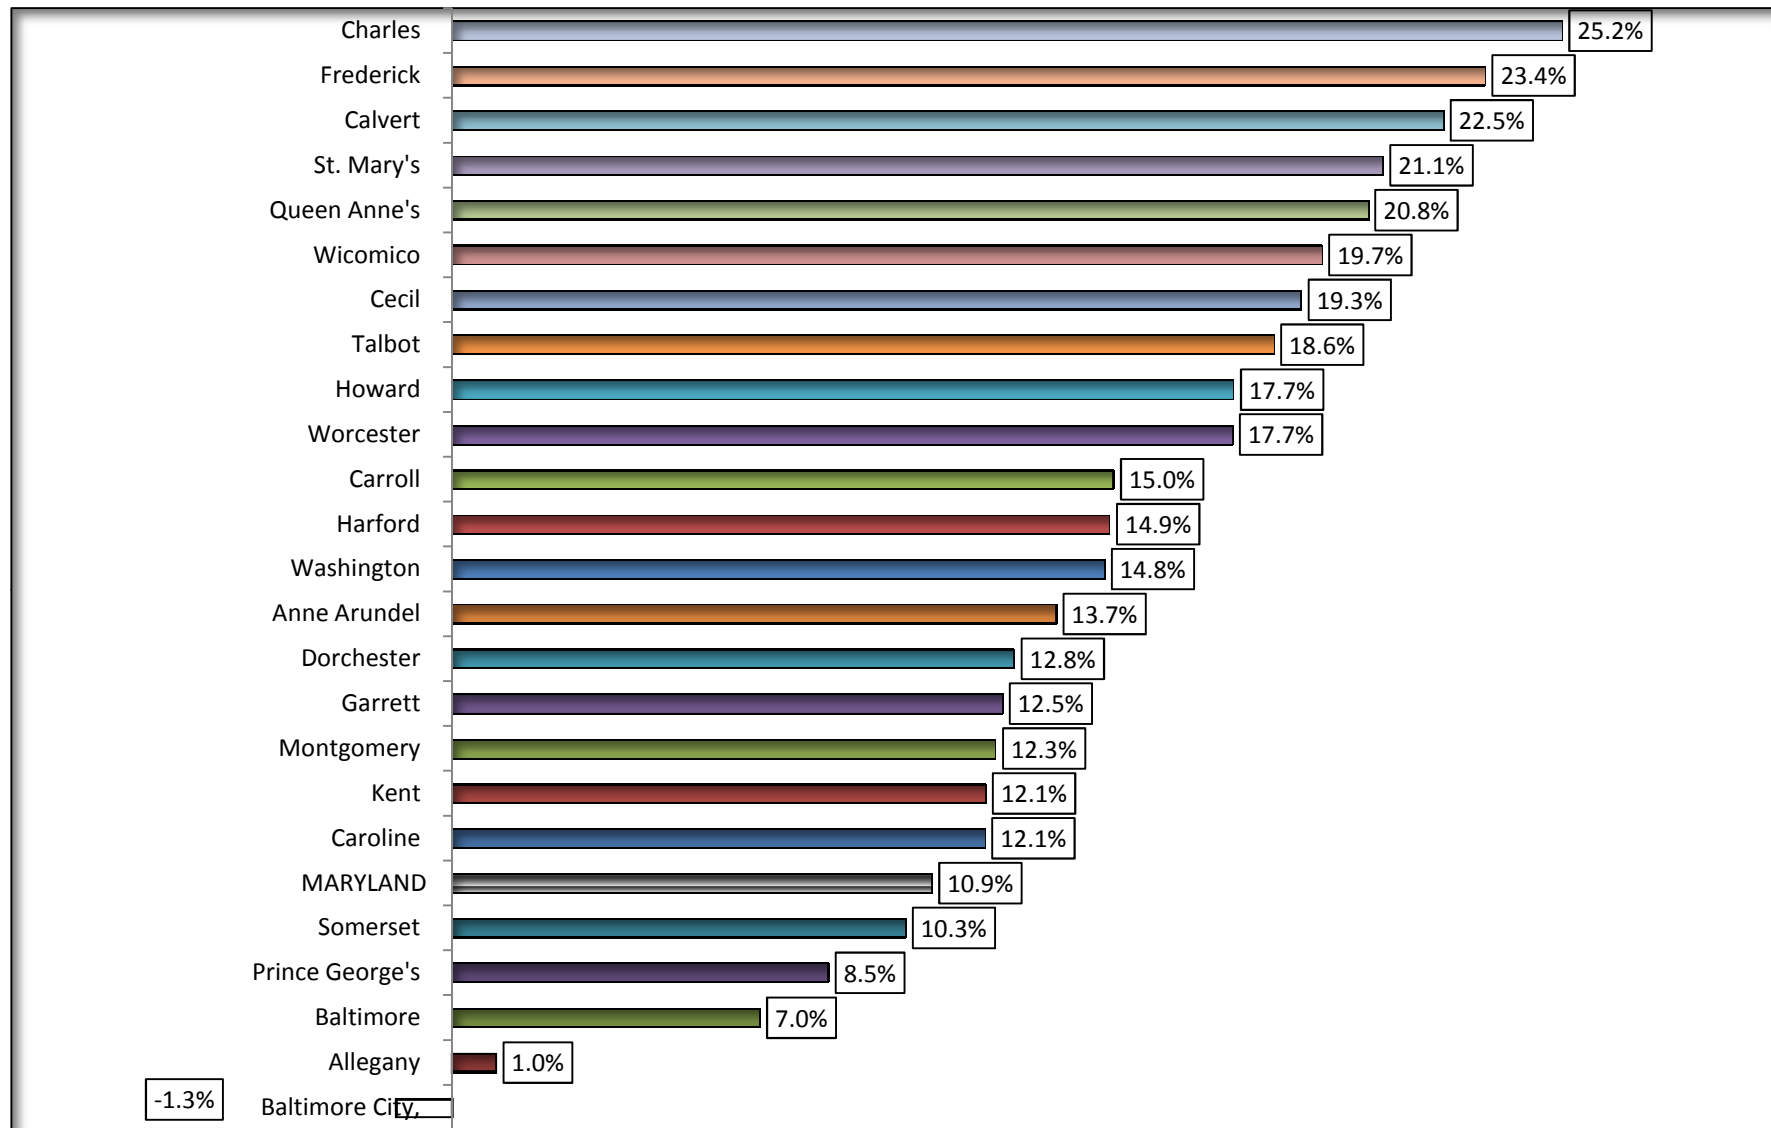

**Chart 4C. MARYLAND AND JURISDICTION HOUSING UNITS
PERCENT CHANGE: 2000 - 2010**

SOURCE: U. S. Bureau of the Census, Census 2010, P. L. 94 - 17 Release.

Prepared by the Maryland Department of Planning, Projections and Data Analysis / State Data Center, February 2011.