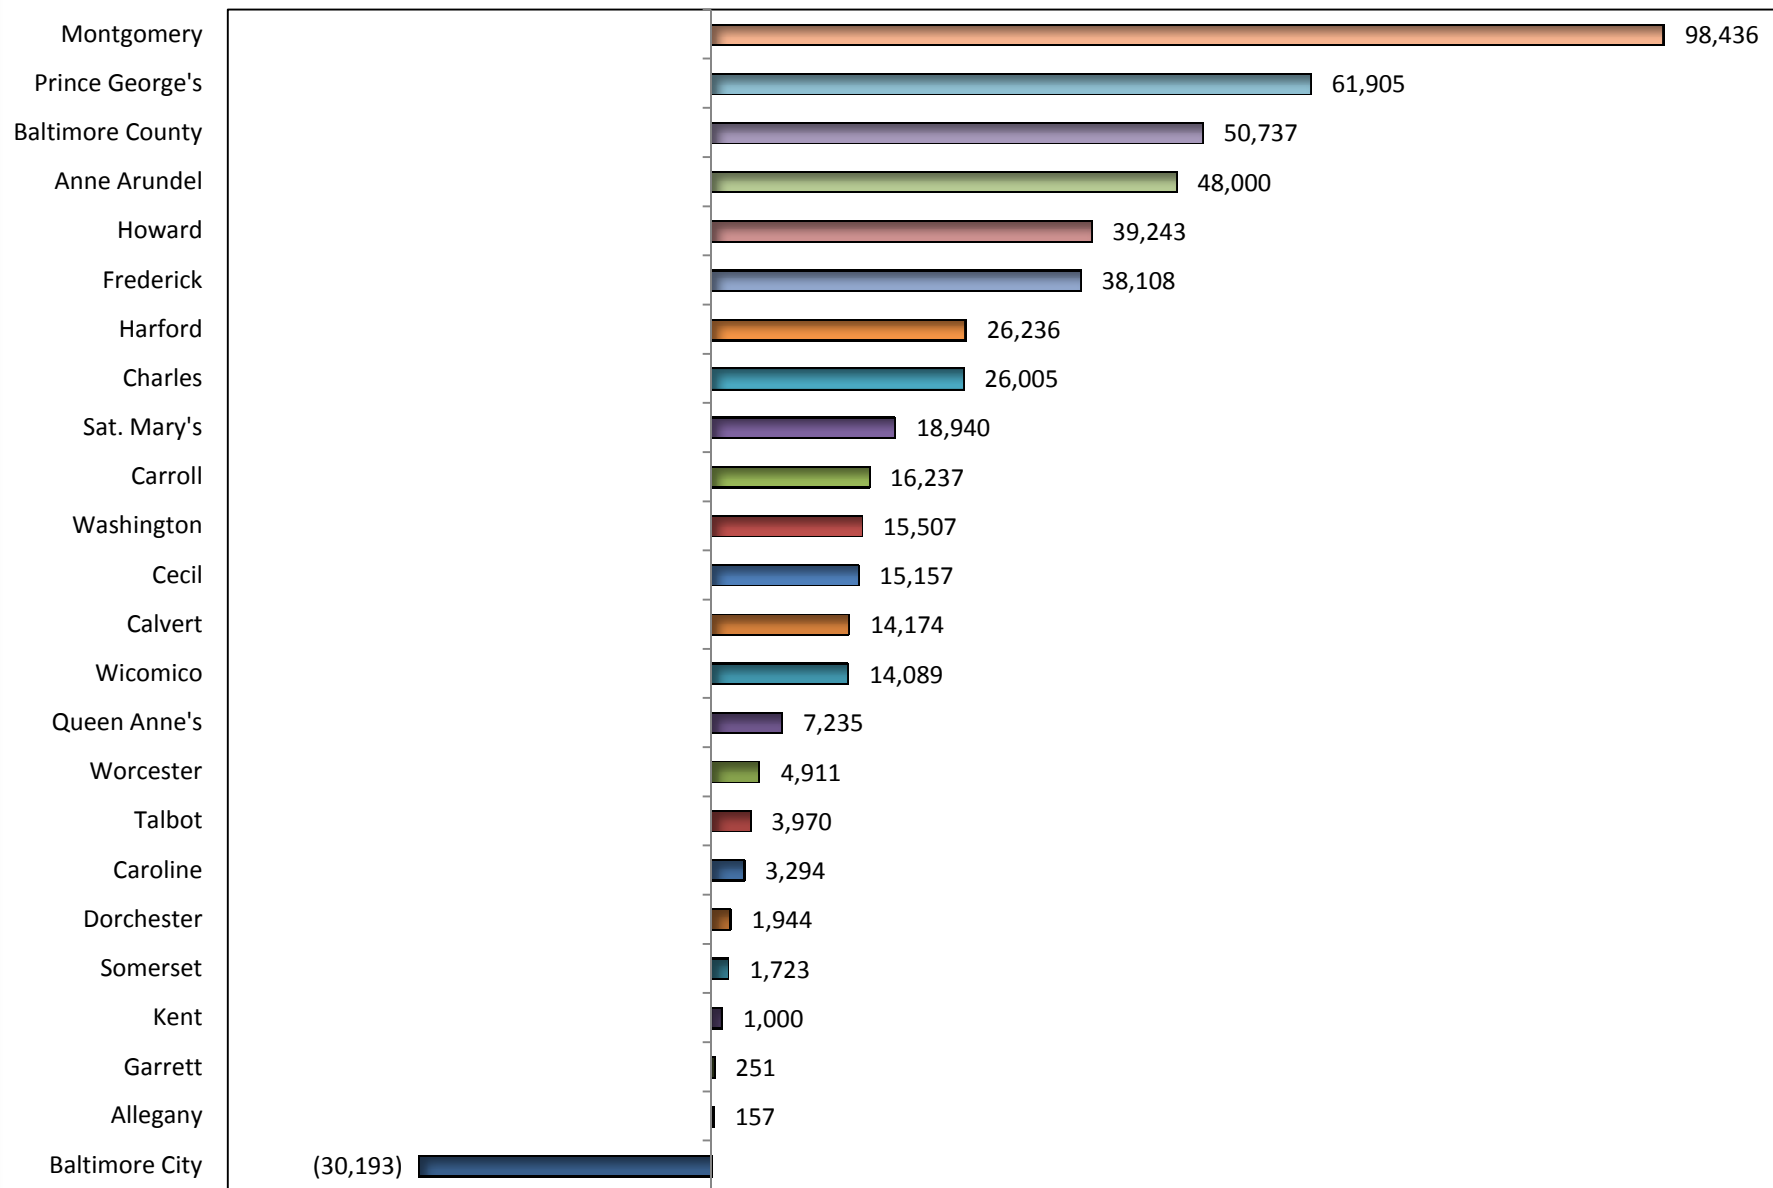

Chart 7. MARYLAND JURISDICTION POPULATION CHANGE: 2000 - 2010

SOURCE: U. S. Bureau of the Census, Census 2010, P.L. 94 - 171 Release.

Prepared by the Maryland Department of Planning, Projections and Data Analysis / State Data Center, February 2011.