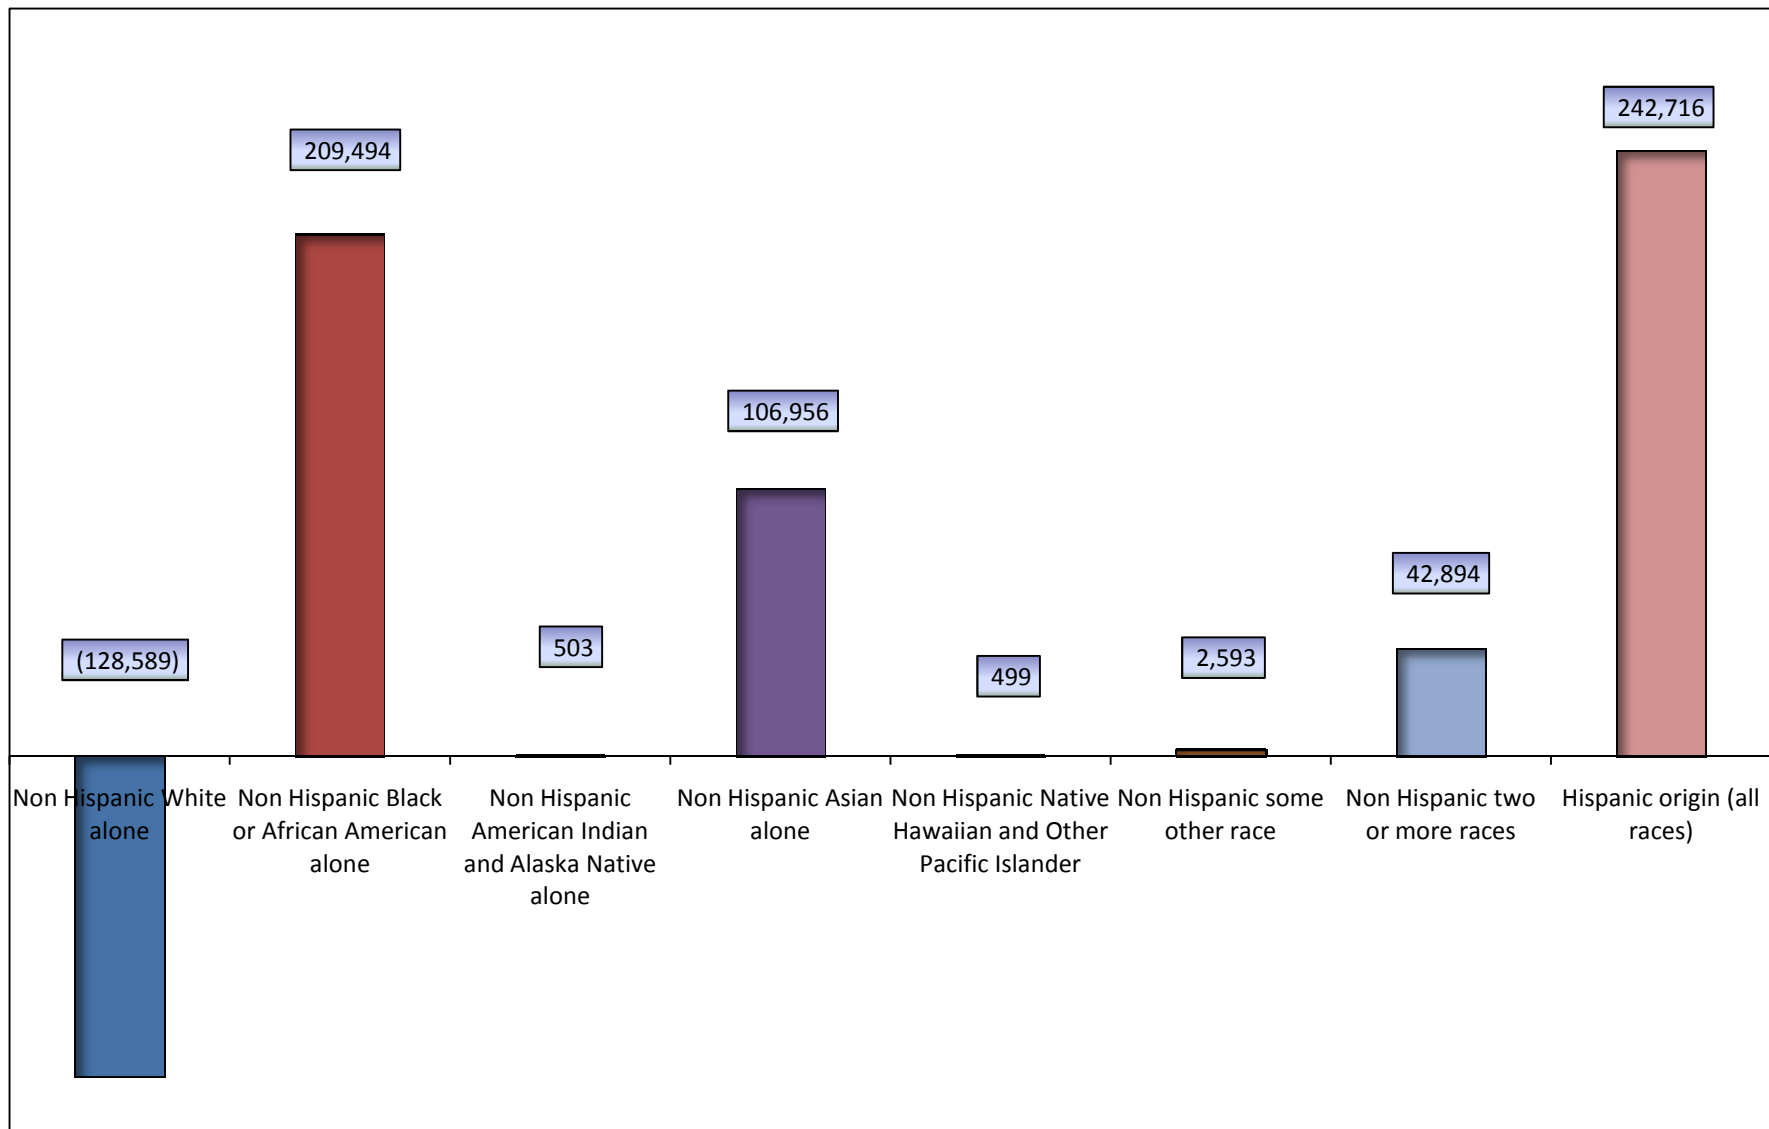

**Chart 4. MARYLAND NON HISPANIC RACE AND HISPANIC ORIGIN  
POPULATION CHANGE: 2000 - 2010**

SOURCE: U. S. Bureau of the Census, Census 2010, P.L. 94 - 171 Release.

Prepared by the Maryland Department of Planning, Projections and Data Analysis / State Data Center, February 2011.