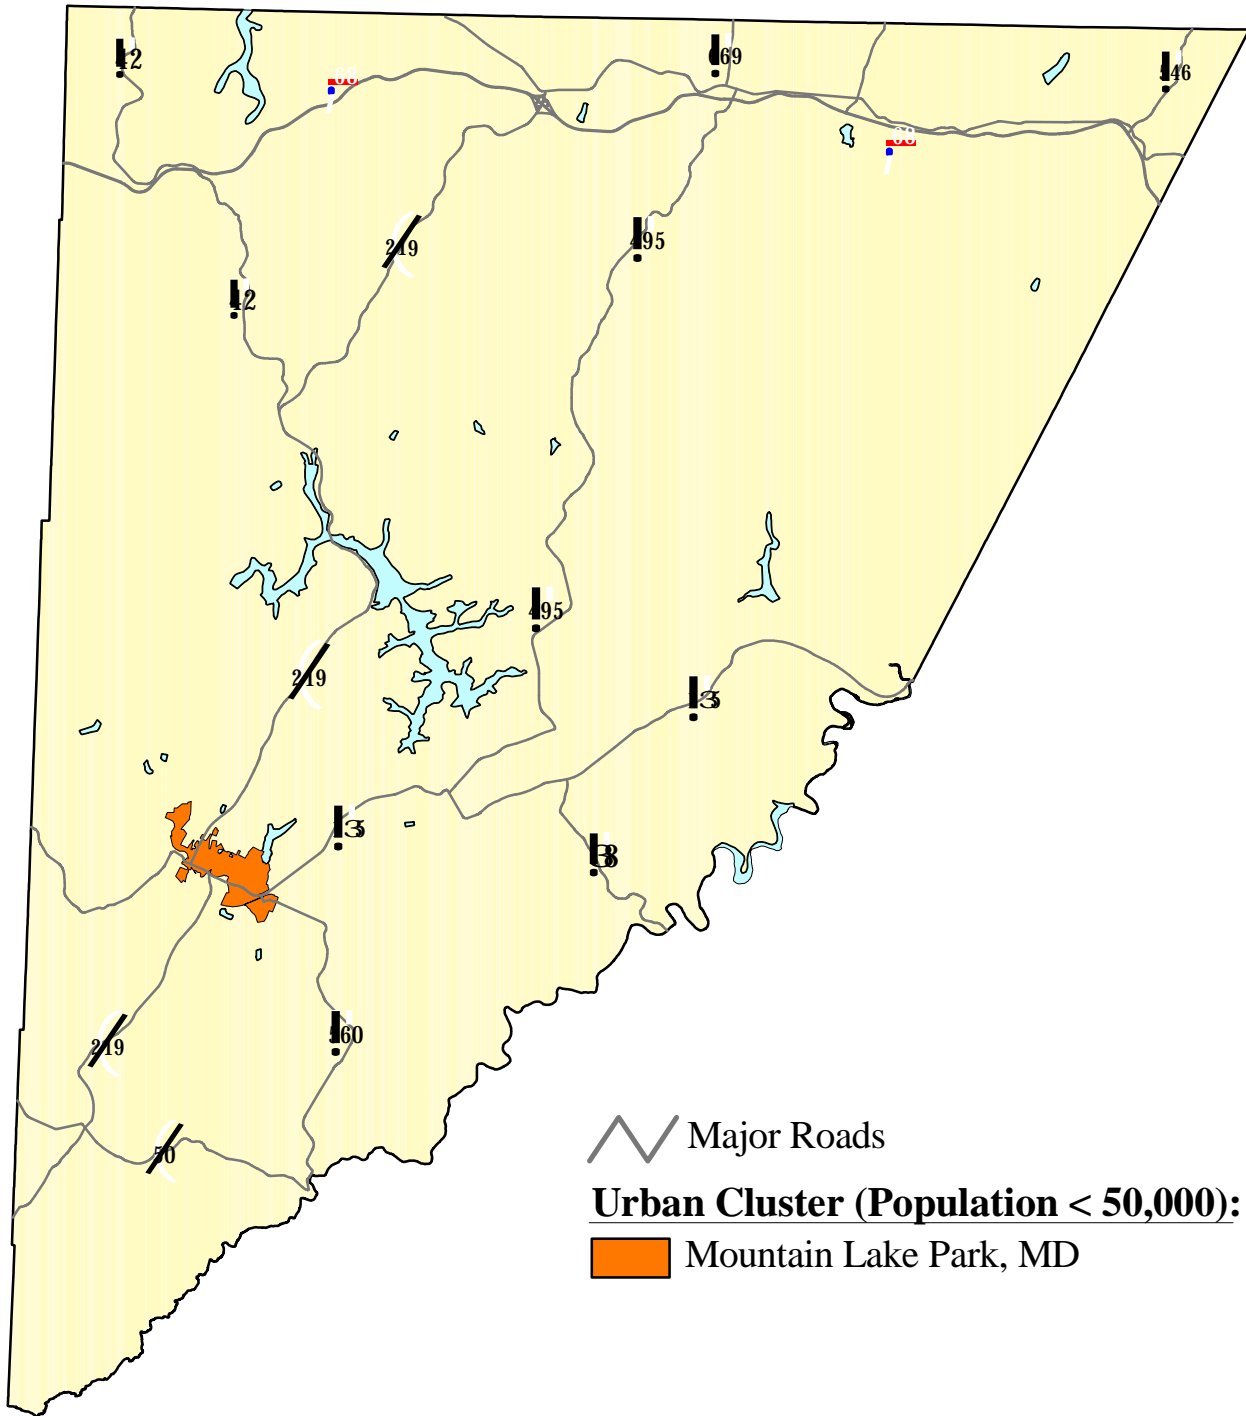

# Urban Areas in Garrett County Maryland - 2000

Source: U.S. Department of Commerce. Bureau of the Census. 2000 Census of Population  
Prepared by the Maryland Department of Planning, Planning Data Services. June 2002.