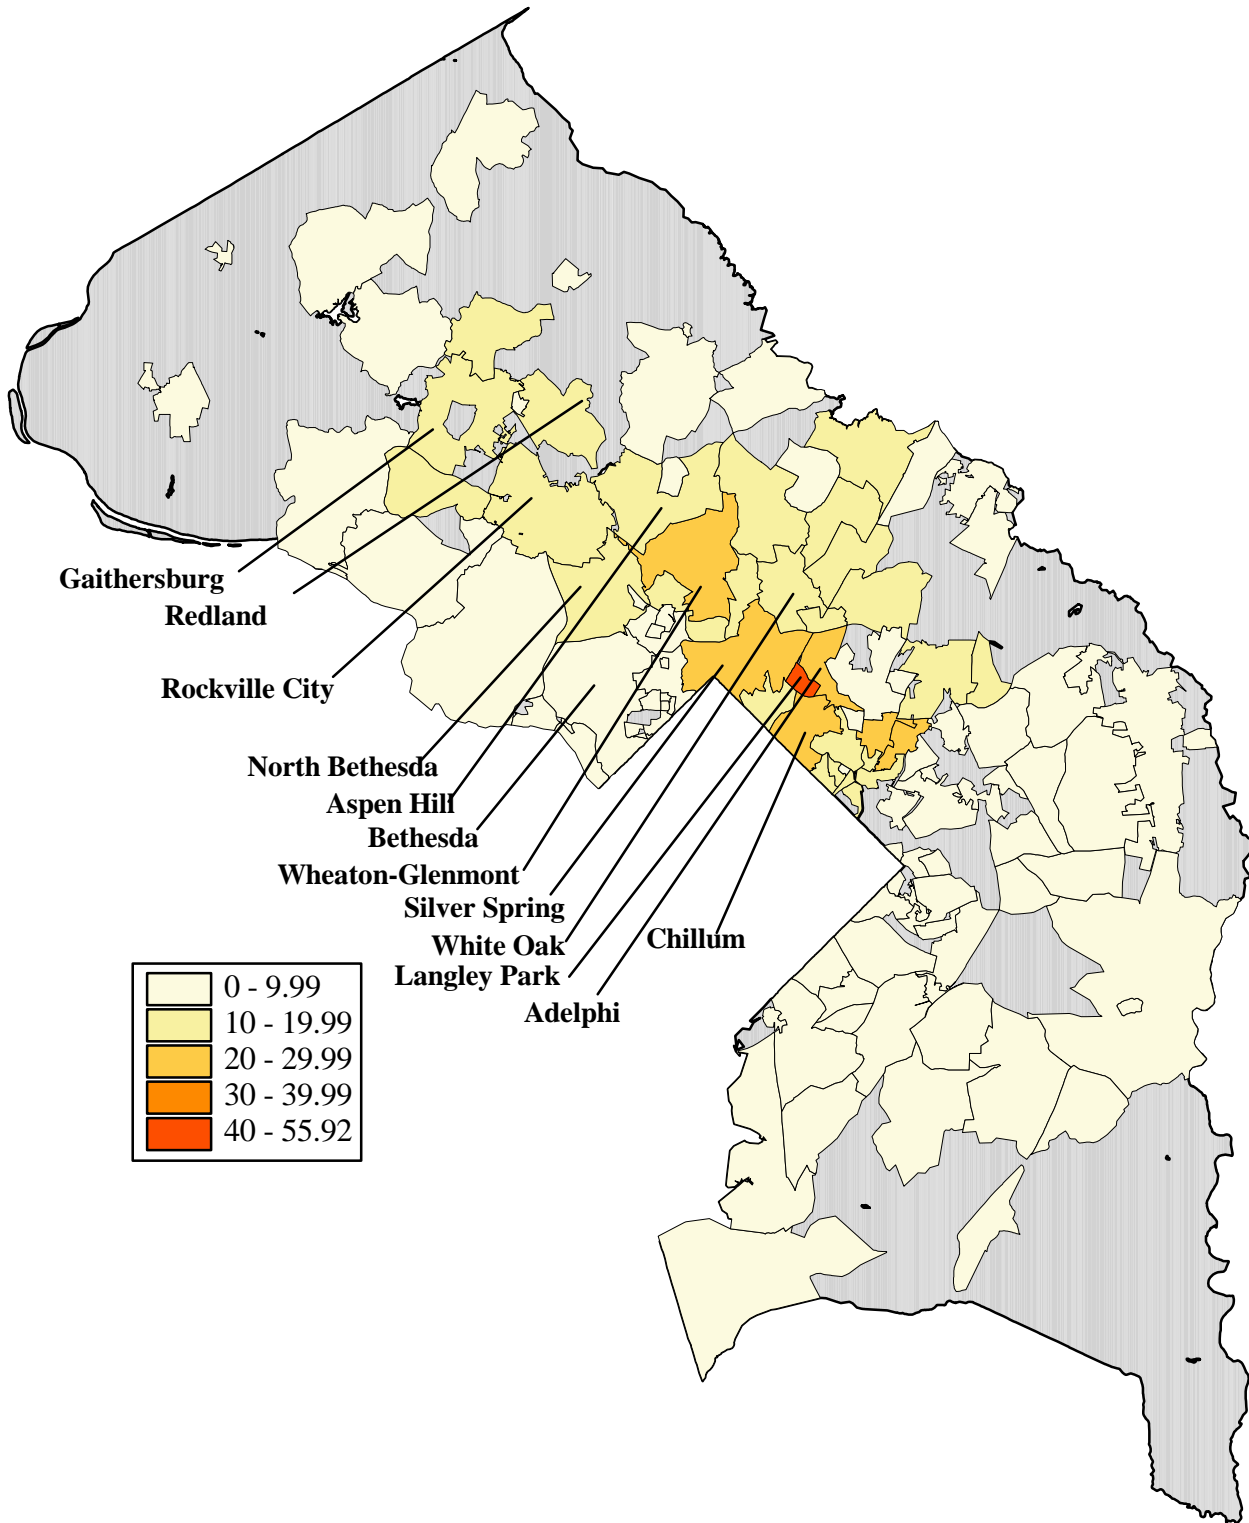

# Pct. of Foreign Born Speaking English Less Than Very Well for Montgomery & Prince George's Counties Census Places - 2000

Source: U.S. Department of Commerce Bureau of the Census, 2000.  
Prepared by the Maryland Department of Planning, Planning Data Services, June 2002.