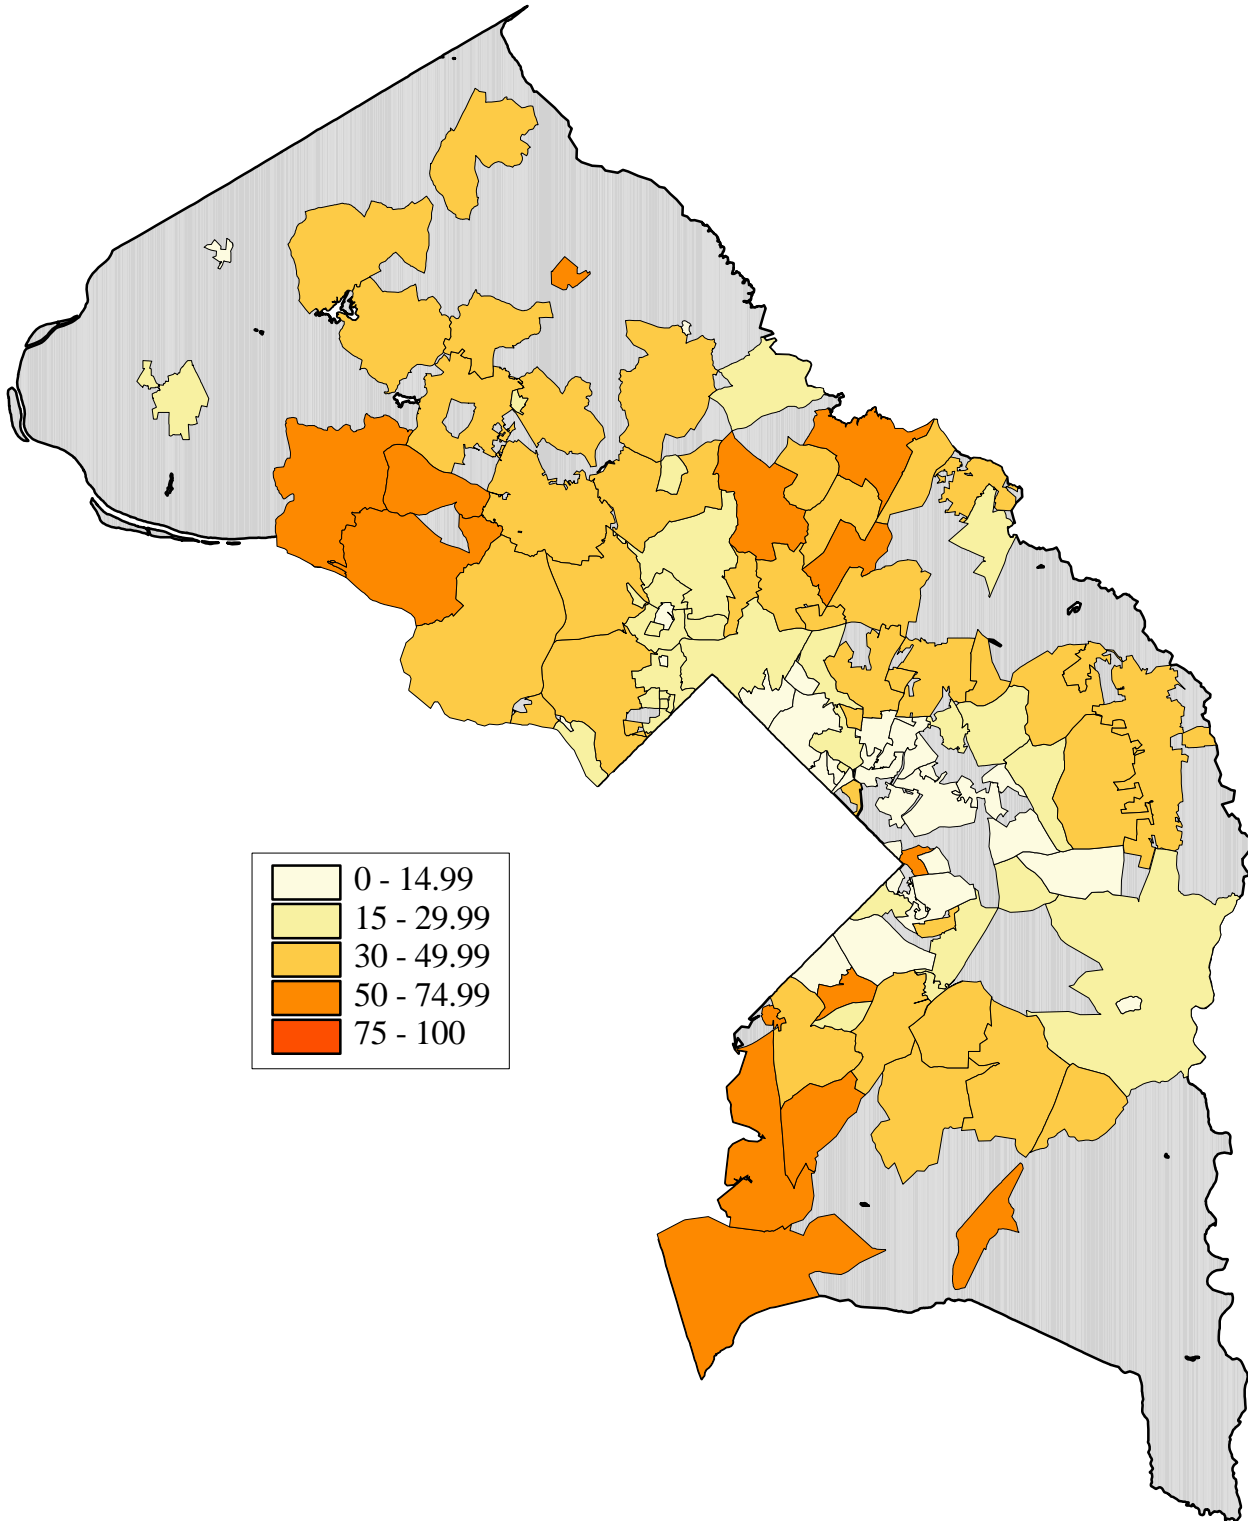

# Percent of Foreign Born from Asia for Montgomery & Prince George's Counties Census Places - 2000

Source: U.S. Department of Commerce Bureau of the Census, 2000.  
Prepared by the Maryland Department of Planning, Planning Data Services, June 2002.