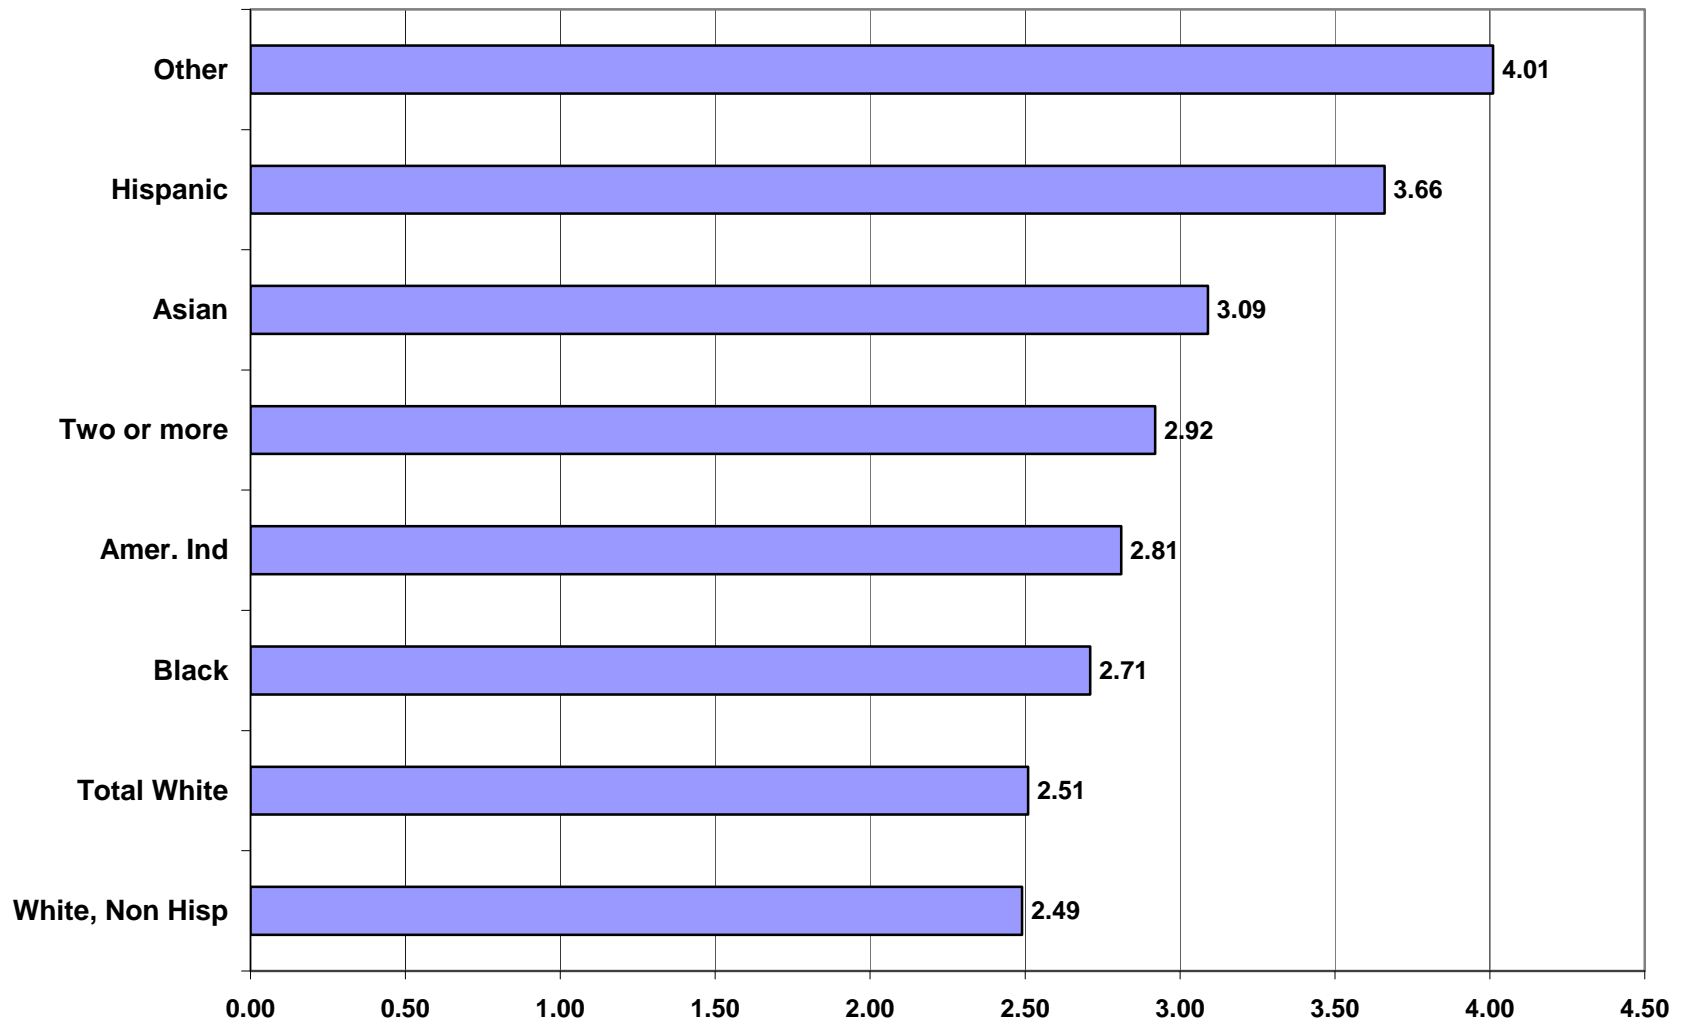

Chart 2. 2000 Household Size by Race/Hispanic Origin for Maryland

Prepared by the Maryland Department of Planning, Planning Data Services, from SF1 Census 2000 data, July 2001.