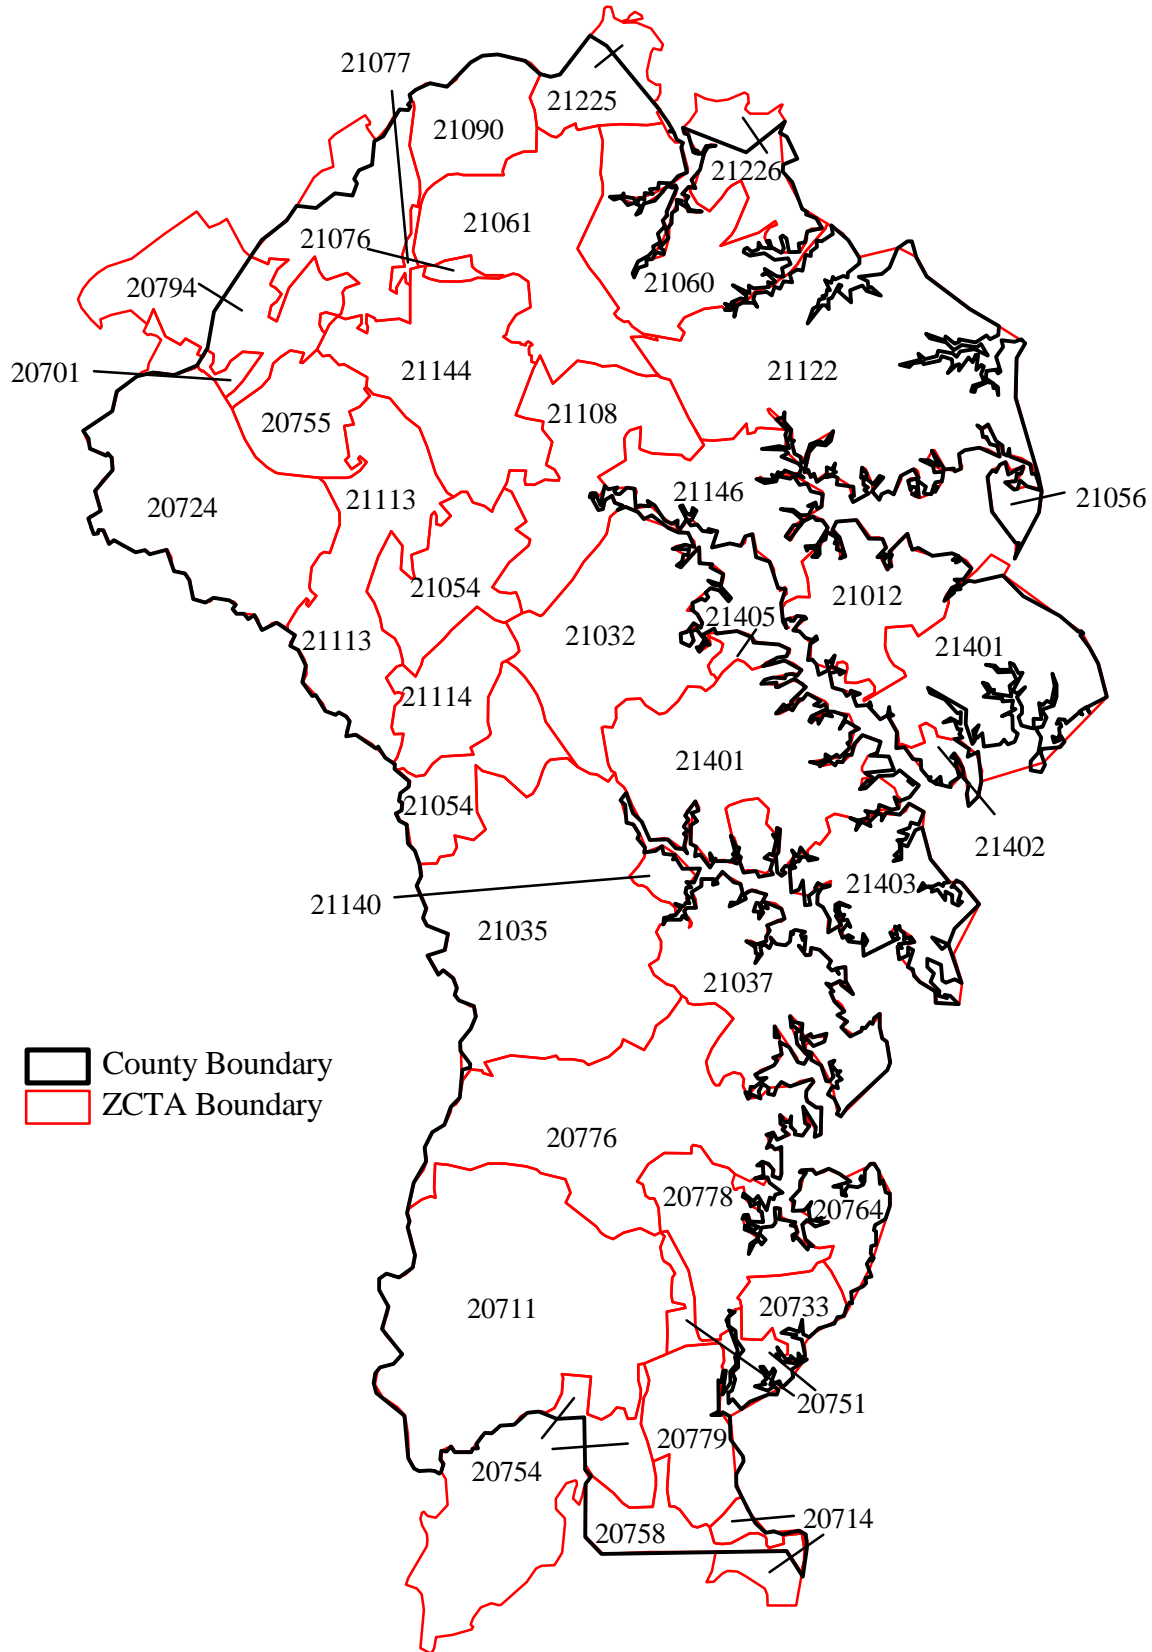

2000 CENSUS ZCTA BOUNDARIES FOR ANNE ARUNDEL COUNTY

Source: U.S. Census Bureau
Prepared by the Maryland Department of Planning, Planning Data Services, August 2001.