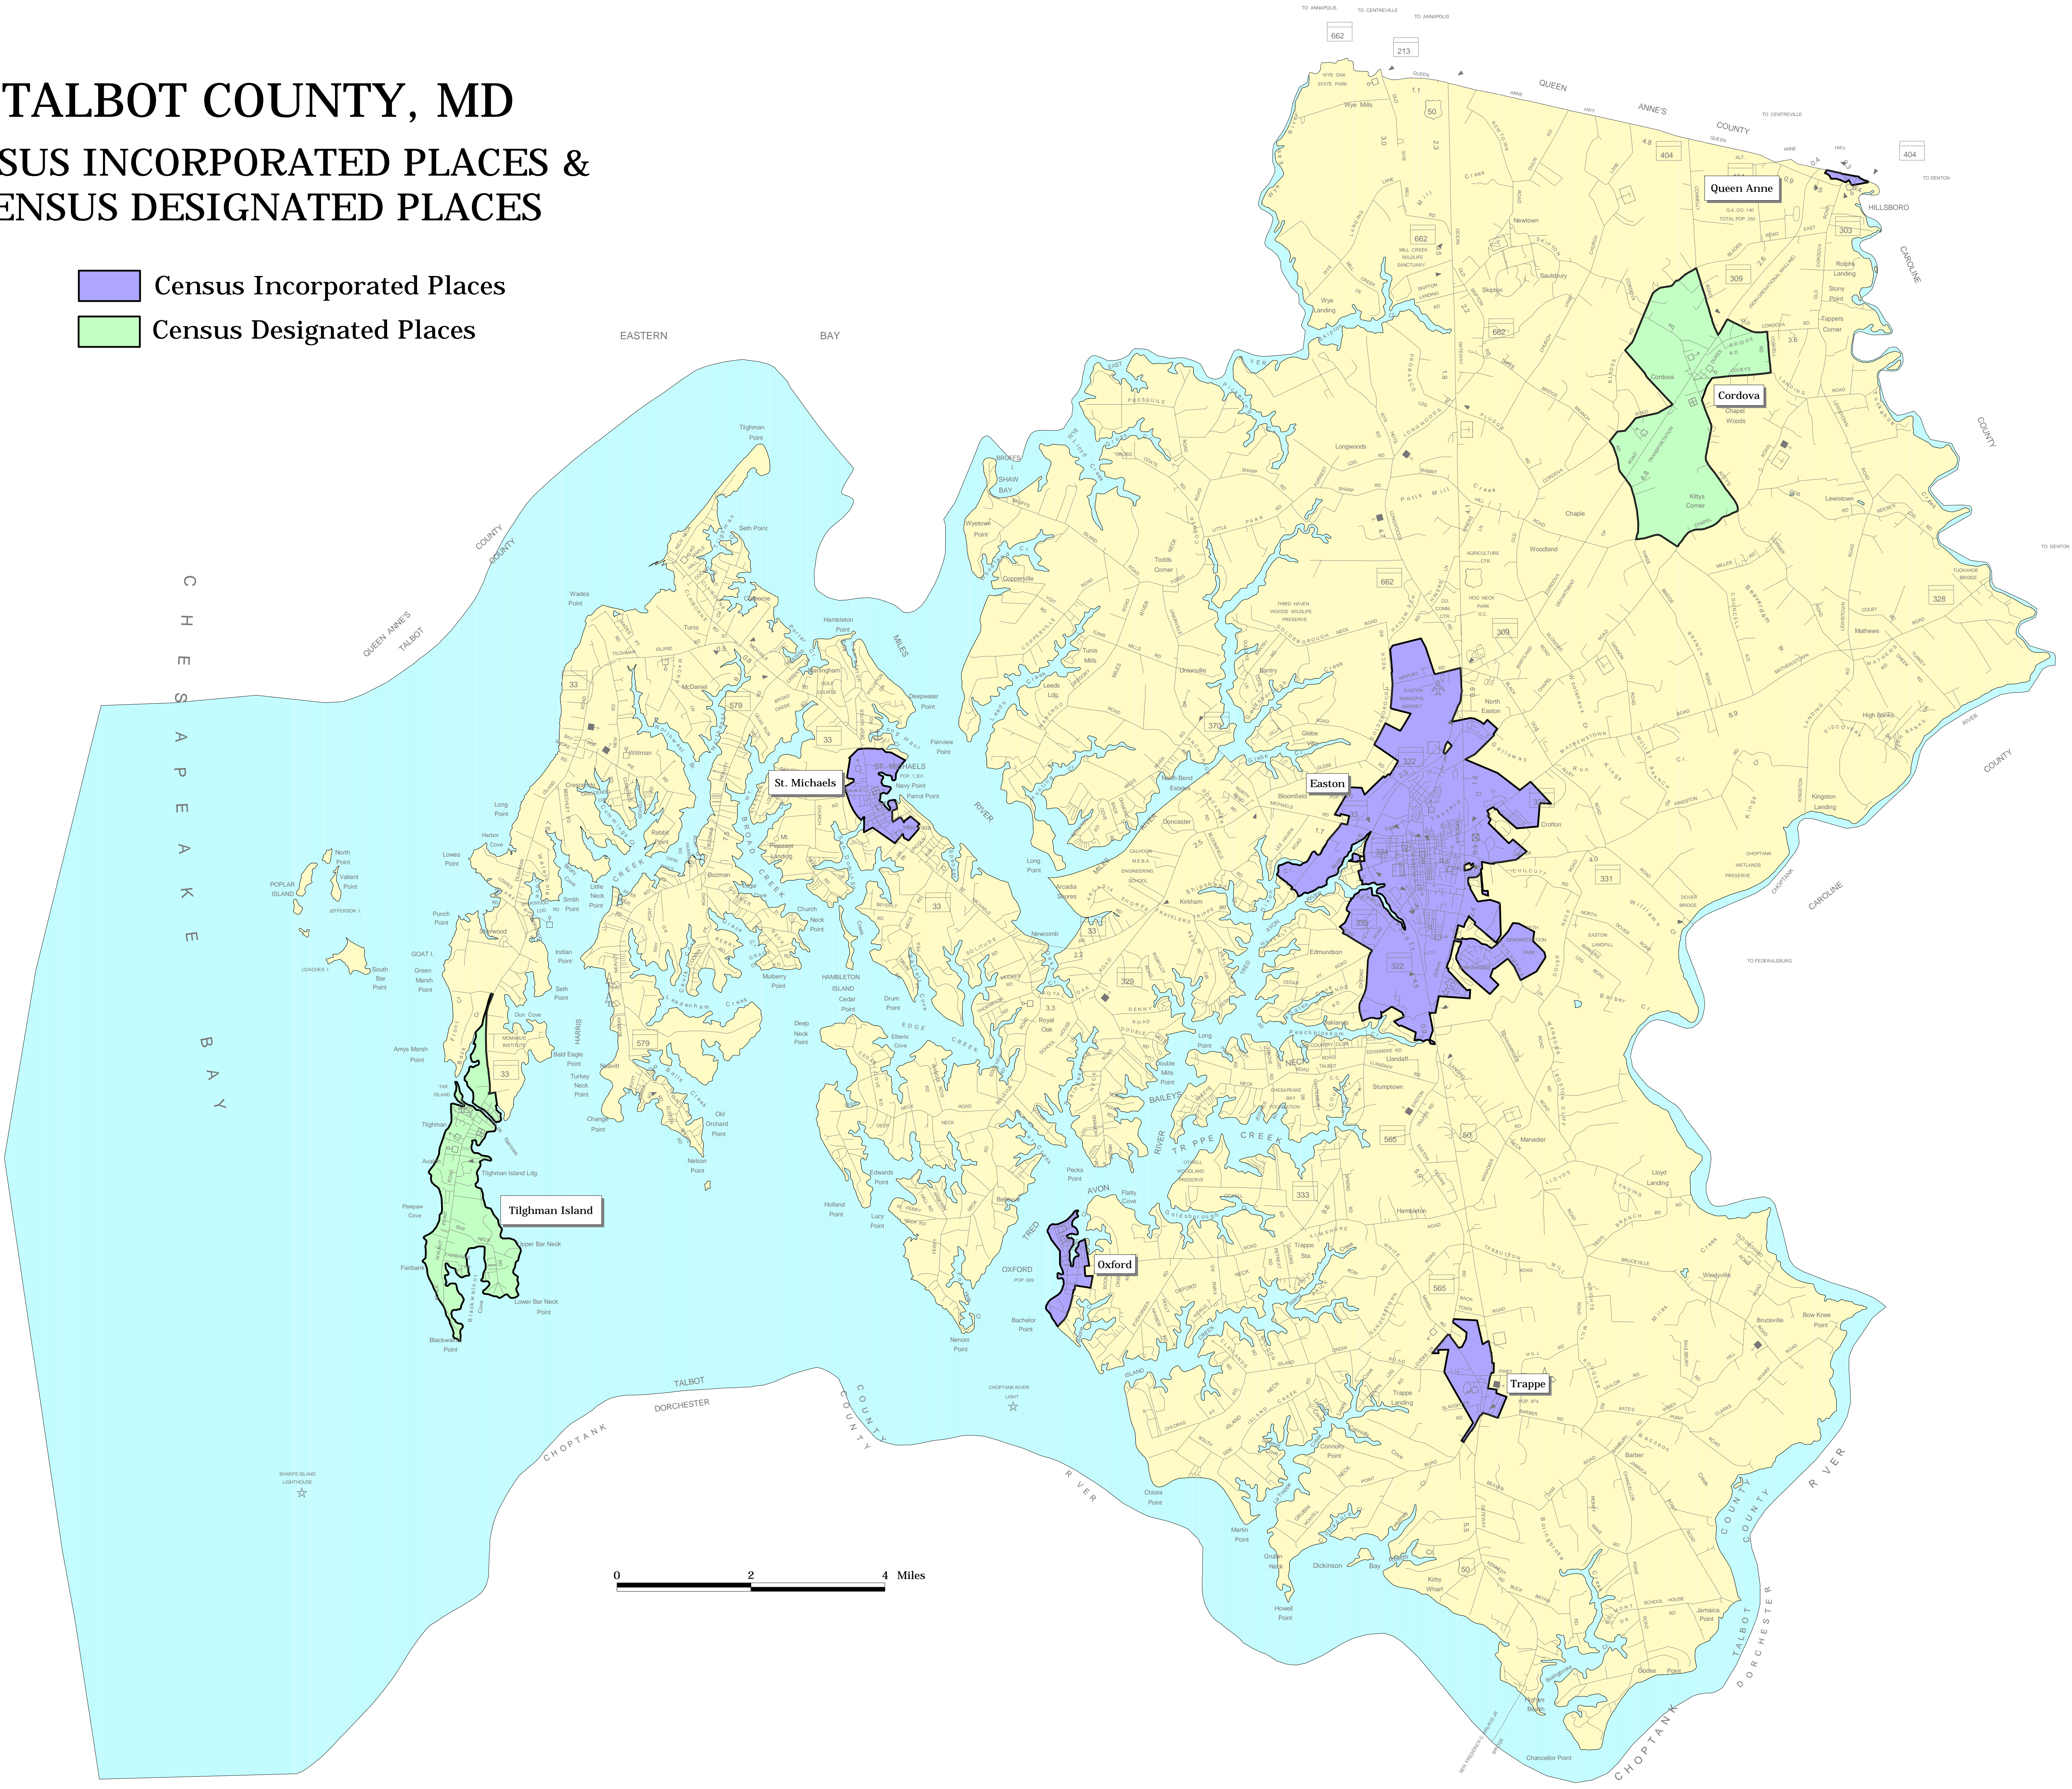

# TALBOT COUNTY, MD

## CENSUS INCORPORATED PLACES & CENSUS DESIGNATED PLACES

- Census Incorporated Places
- Census Designated Places

PREPARED BY THE DEPARTMENT OF PLANNING  
PLANNING DATA SERVICES DIVISION, GIS SECTION

SOURCE OF INFORMATION: THE INFORMATION ON THIS MAP WAS PREPARED FROM THE 2000 VERSION OF THE U.S. CENSUS BUREAU'S TIGER/Line DATABASE FOR TALBOT COUNTY.  
MAP SCALE: 1 INCH EQUALS 1 MILE (1:63,360)