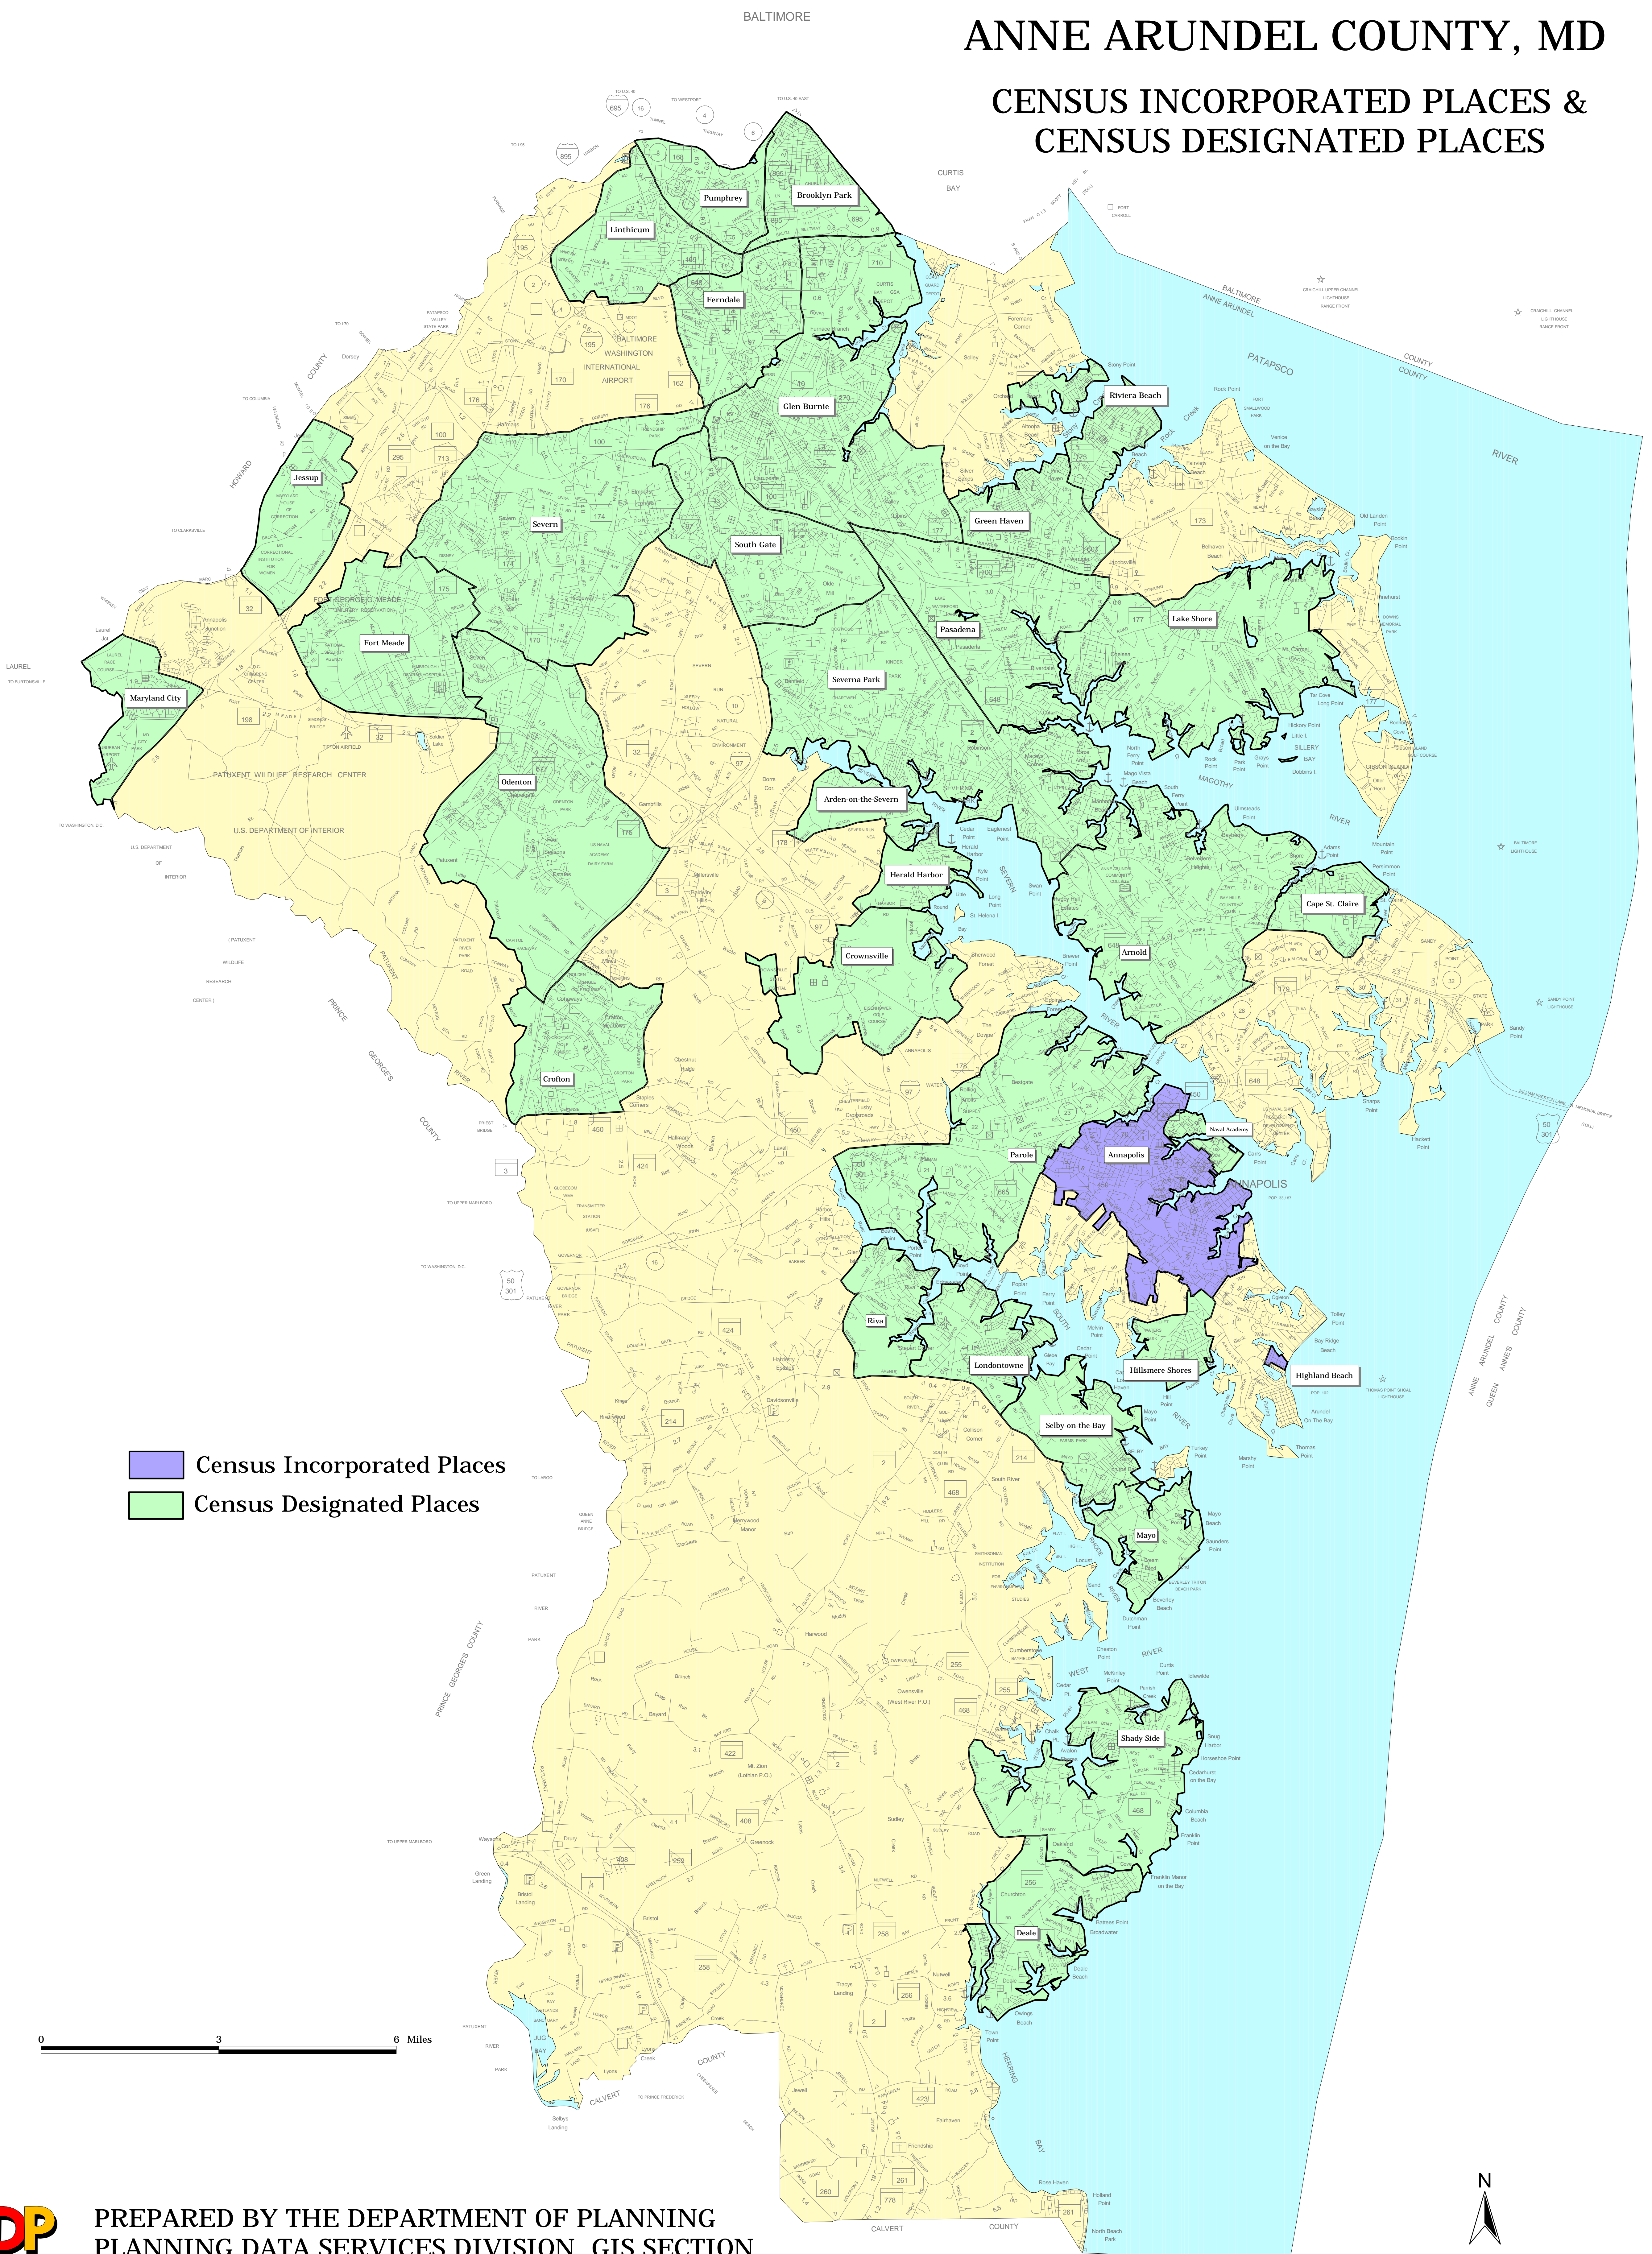

ANNE ARUNDEL COUNTY, MD

CENSUS INCORPORATED PLACES & CENSUS DESIGNATED PLACES

Census Incorporated Places
 Census Designated Places

0 3 6 Miles

MDP PREPARED BY THE DEPARTMENT OF PLANNING
 PLANNING DATA SERVICES DIVISION, GIS SECTION

SOURCE OF INFORMATION: THE INFORMATION ON THIS MAP WAS PREPARED FROM THE 2000 VERSION OF THE U.S. CENSUS BUREAU'S TIGER/Line DATABASE FOR ANNE ARUNDEL COUNTY. MAP SCALE: 1 INCH EQUALS 1 MILE (1:63,360)