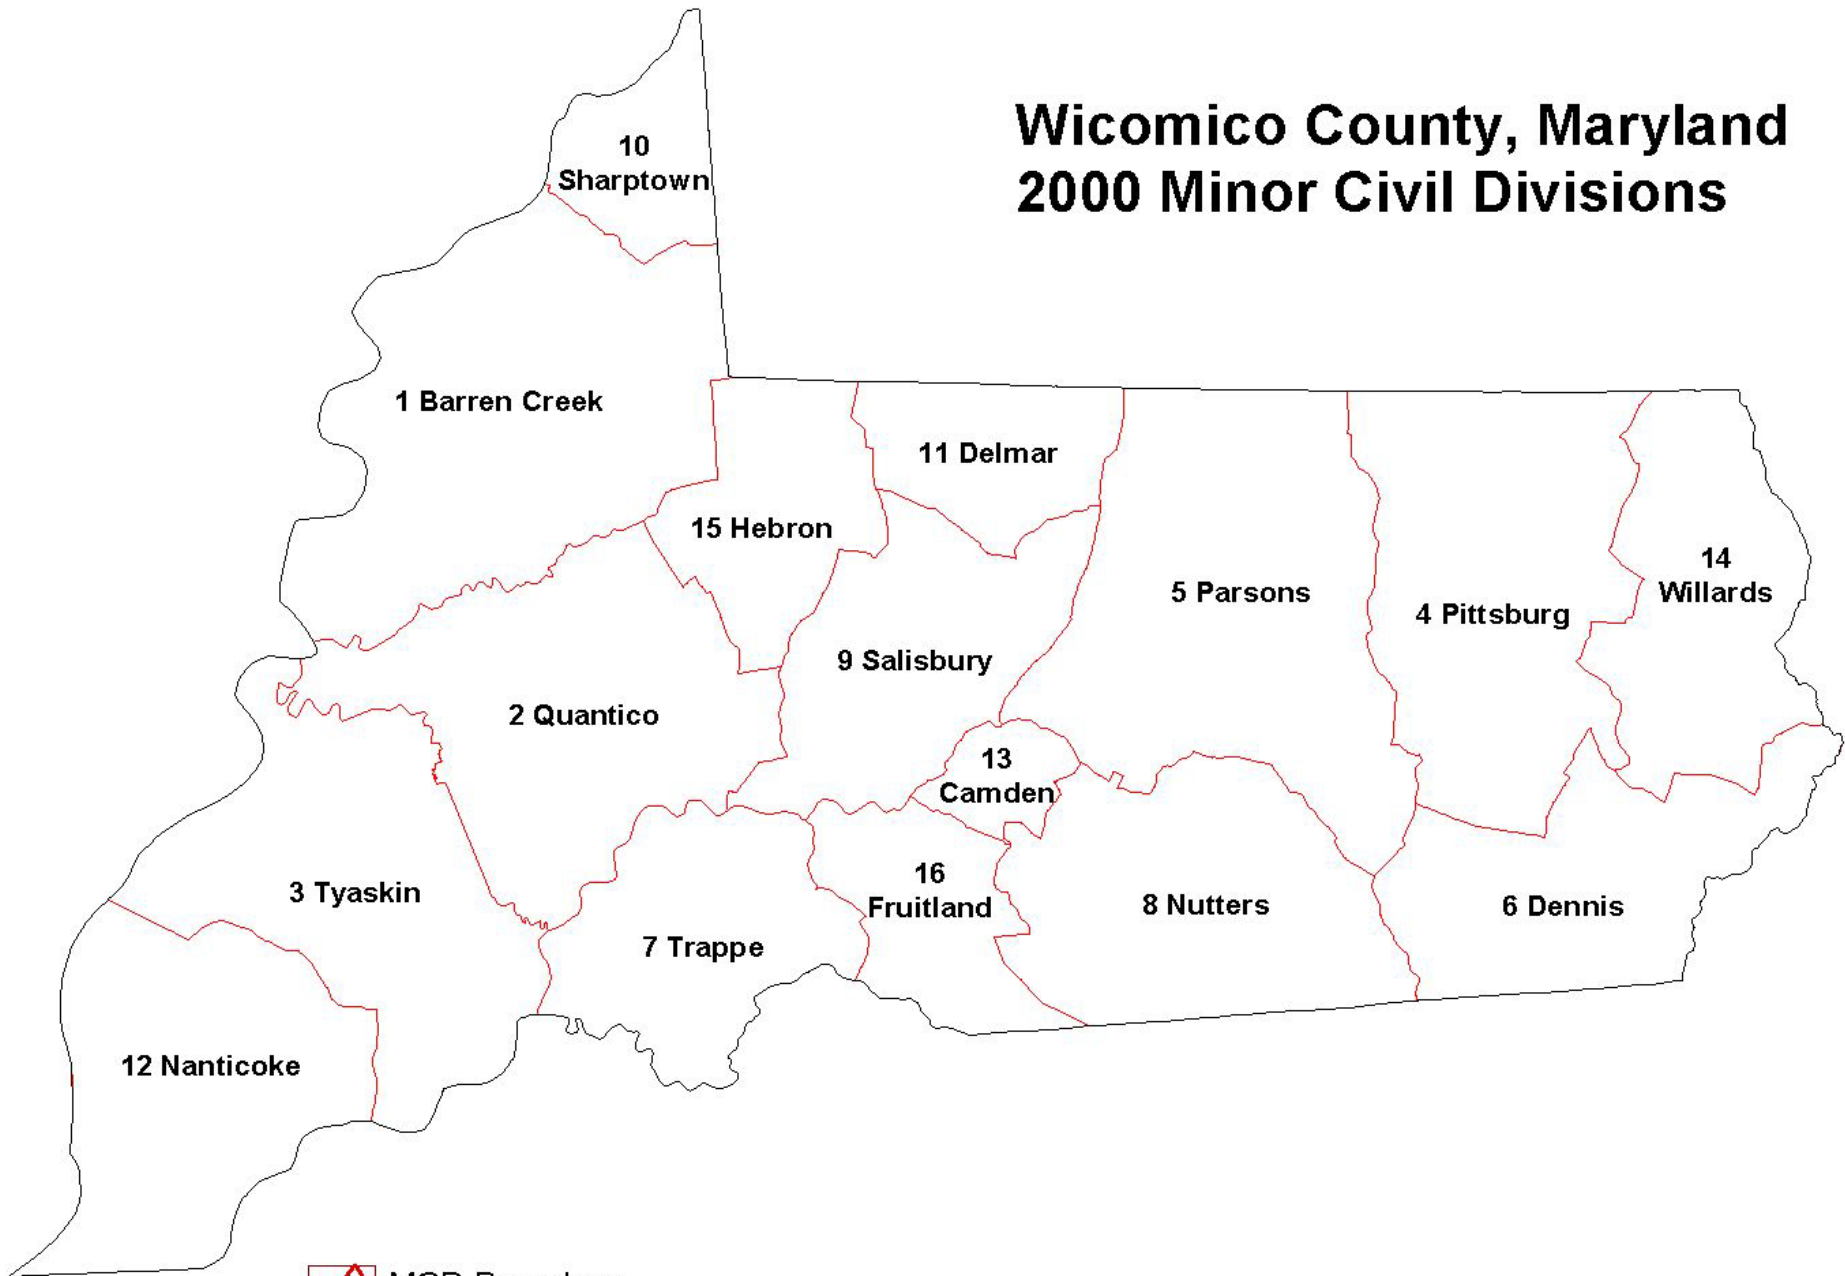

# Wicomico County, Maryland 2000 Minor Civil Divisions

 MCD Boundary  
 County Boundary

Prepared by the Maryland Department of Planning,  
Planning Data Services March 2000