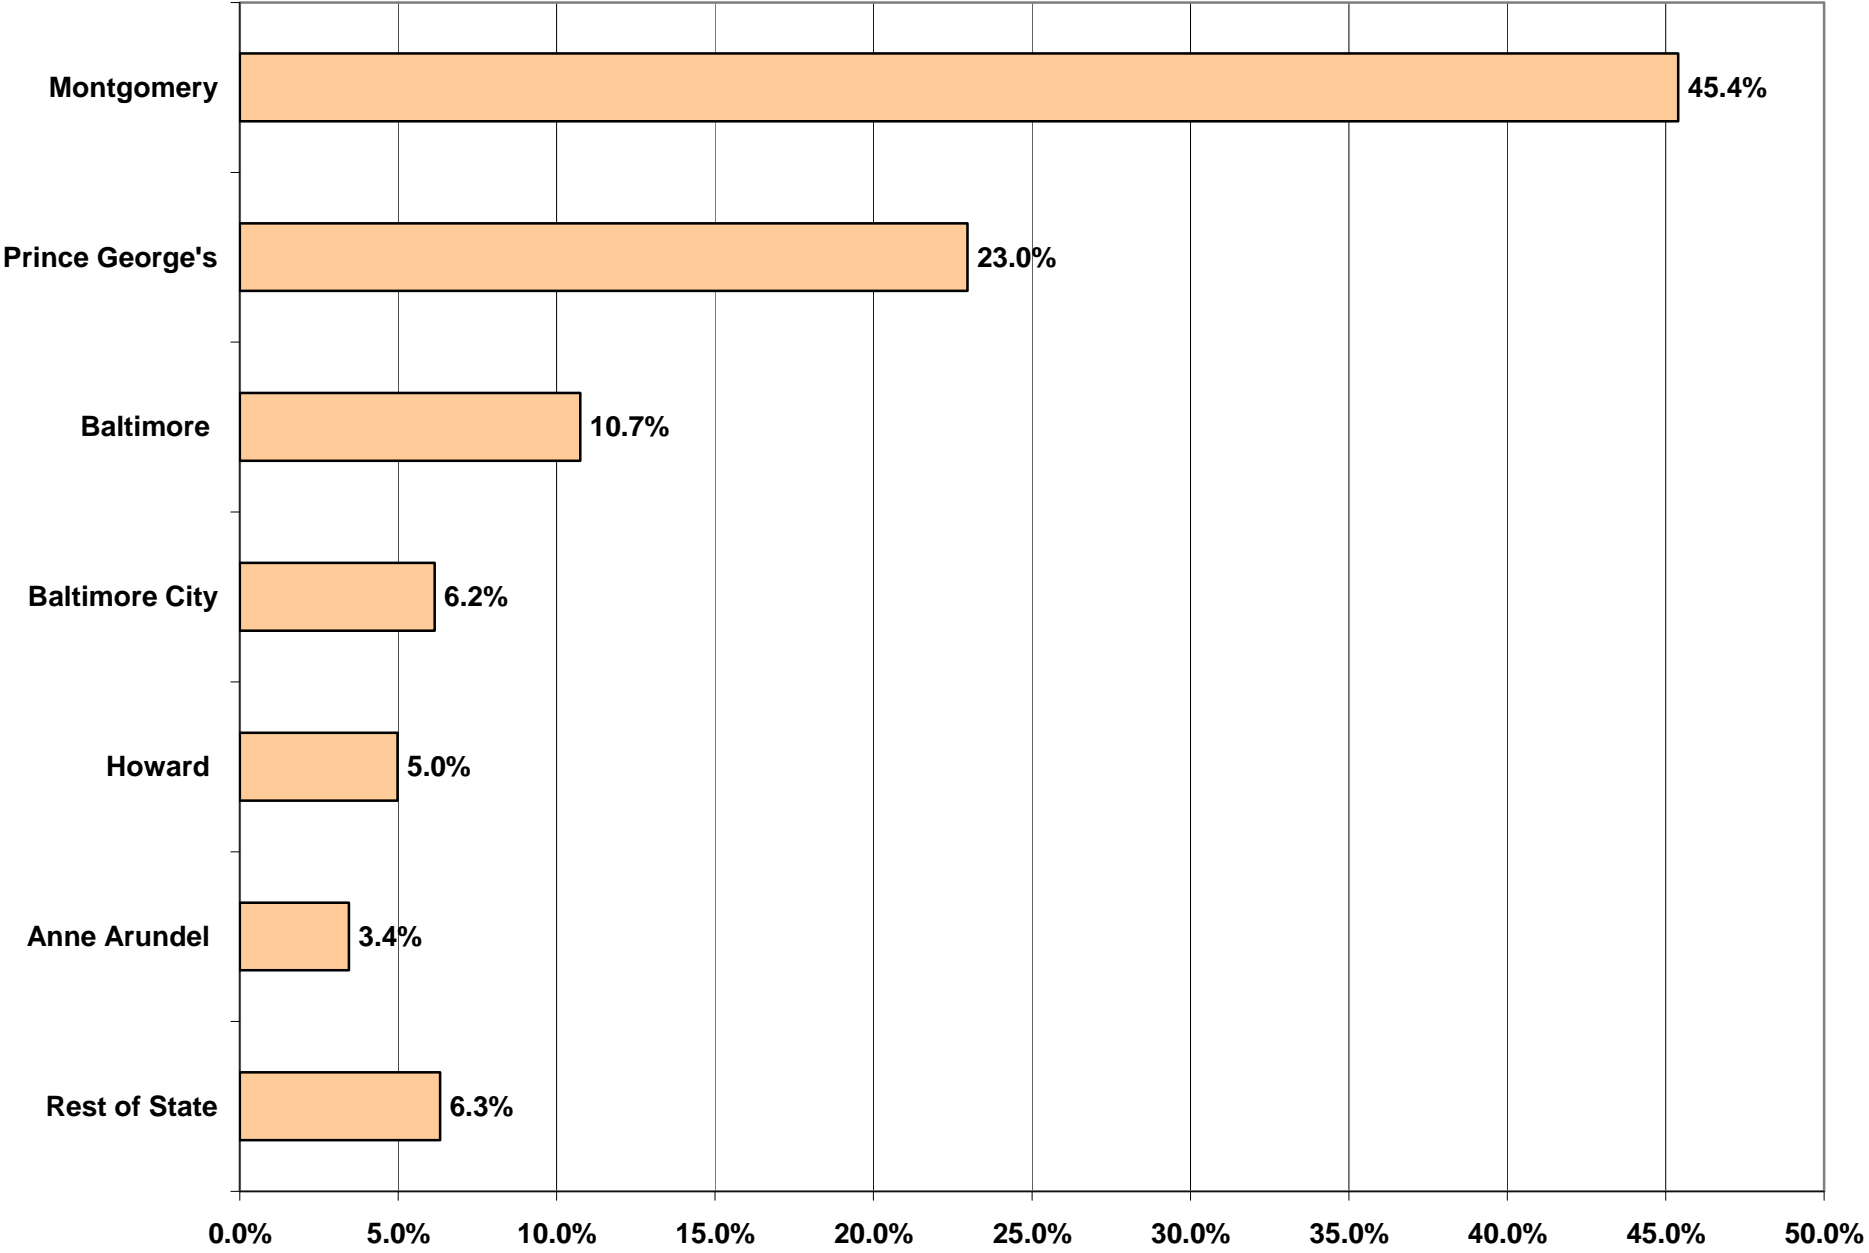

Chart 14. Share of Total Foreign Born Entering Maryland, 1990 - 2000

Prepared by the Maryland Department of Planning, Planning Data Services, from the 2000 Census, SF3, December 2002.