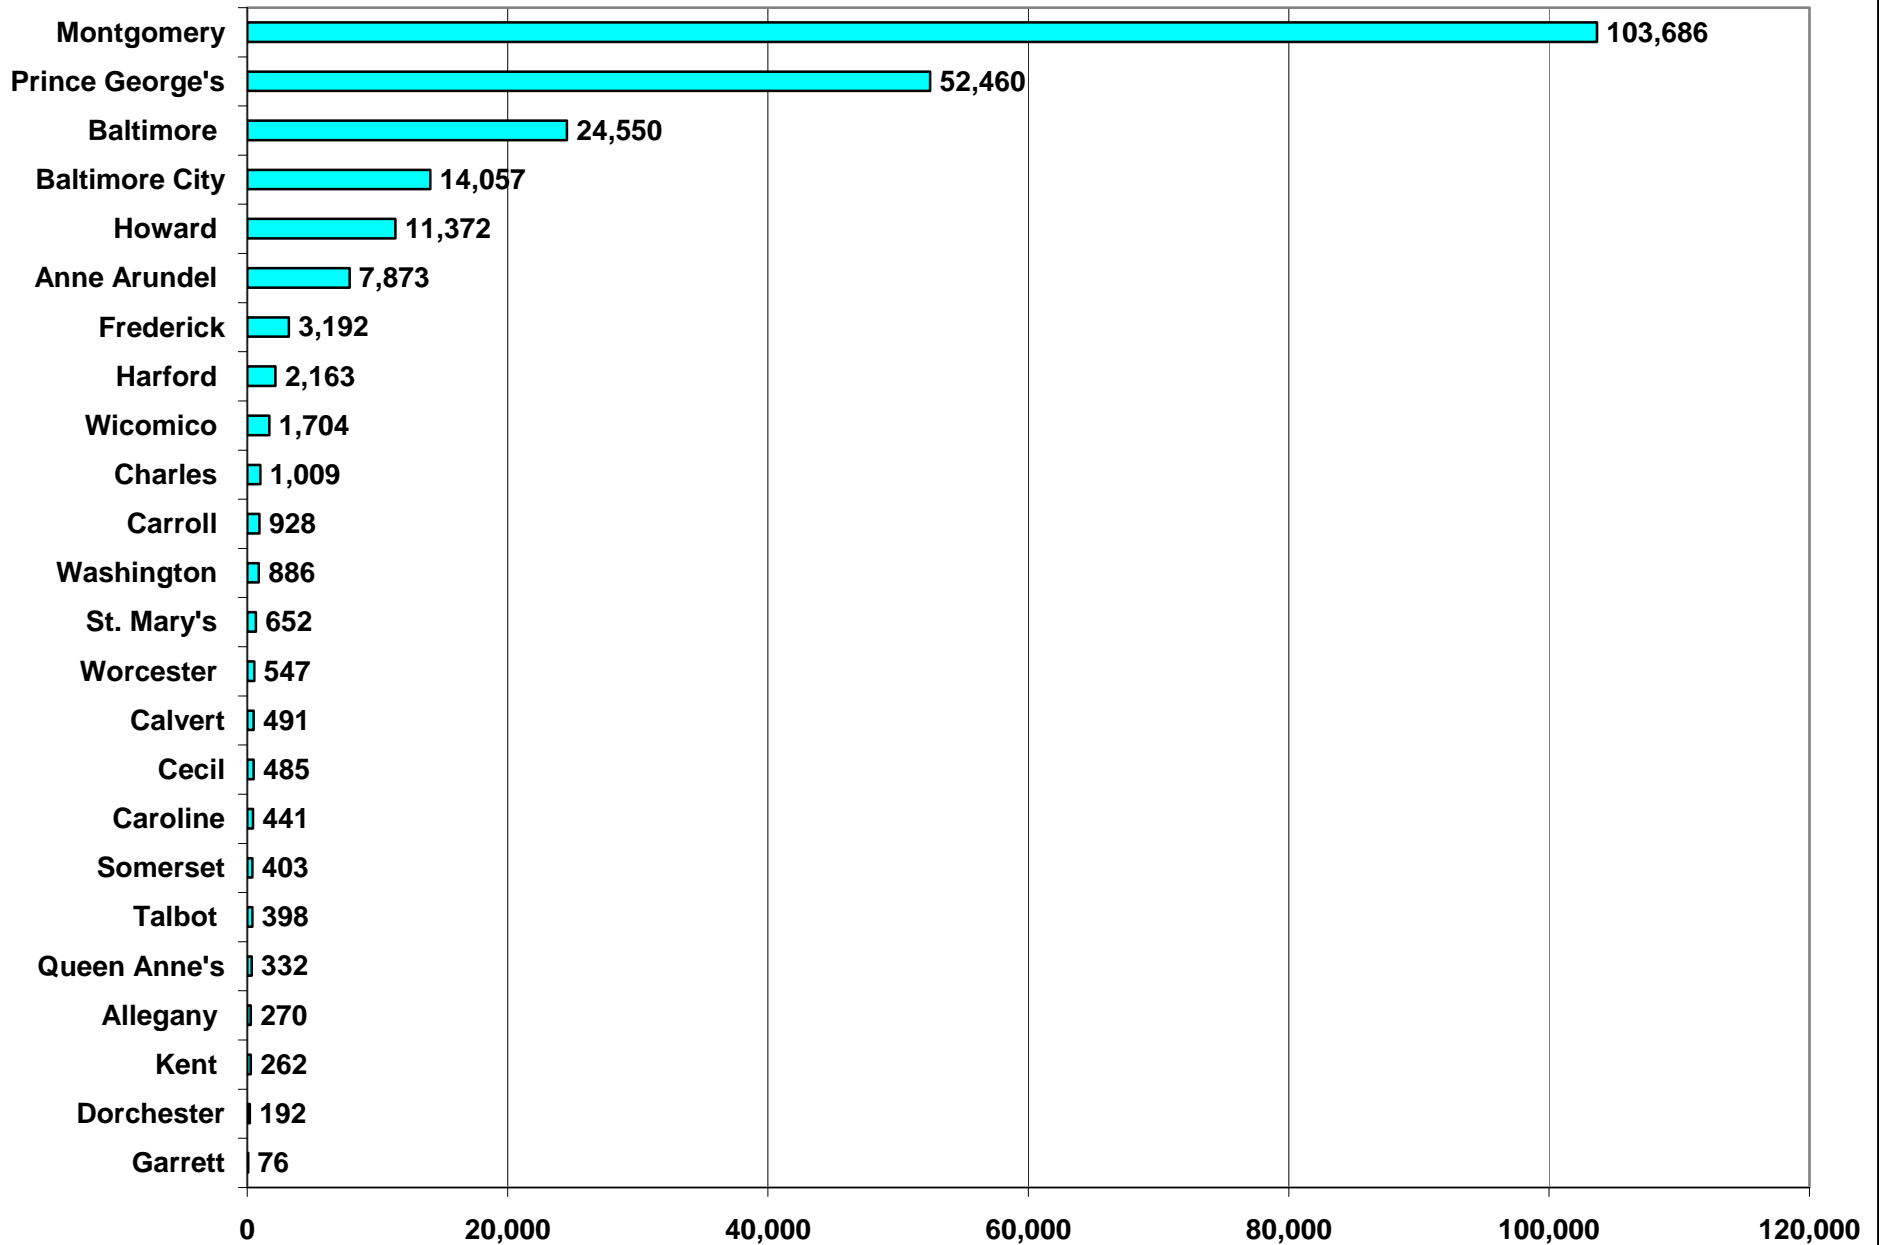

Chart 13. Foreign Born Entering Maryland Between 1990 and 2000

Prepared by the Maryland Department of Planning, Planning Data Services, from the 2000 Census, SF3, December 2002.