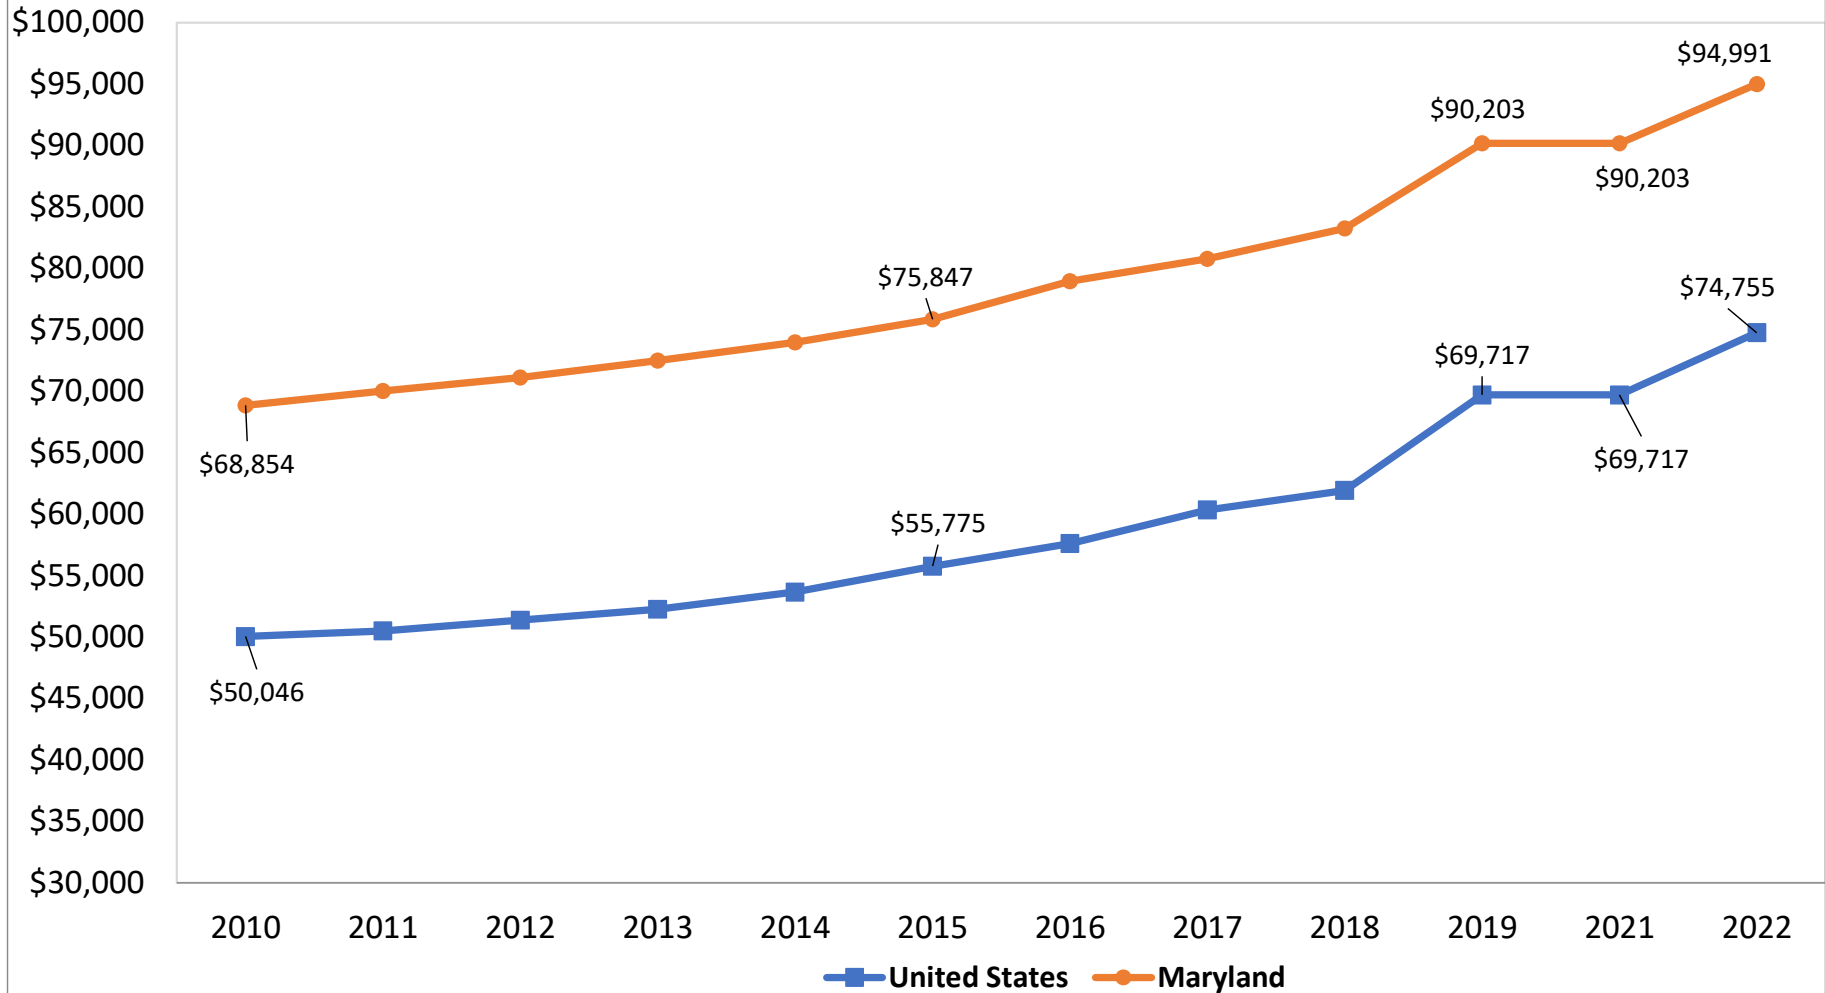

Chart 1

Median Household Incomes: Maryland and the U.S.

(current values)

Prepared by the Maryland Department of Planning from American Community Survey (ACS) data, ACS 1-year Estimates from 2010 to 2022, September 2023.
Note: Median Household Income data for 2020 not produced by ACS for technical reasons related to the Covid-19 Pandemic